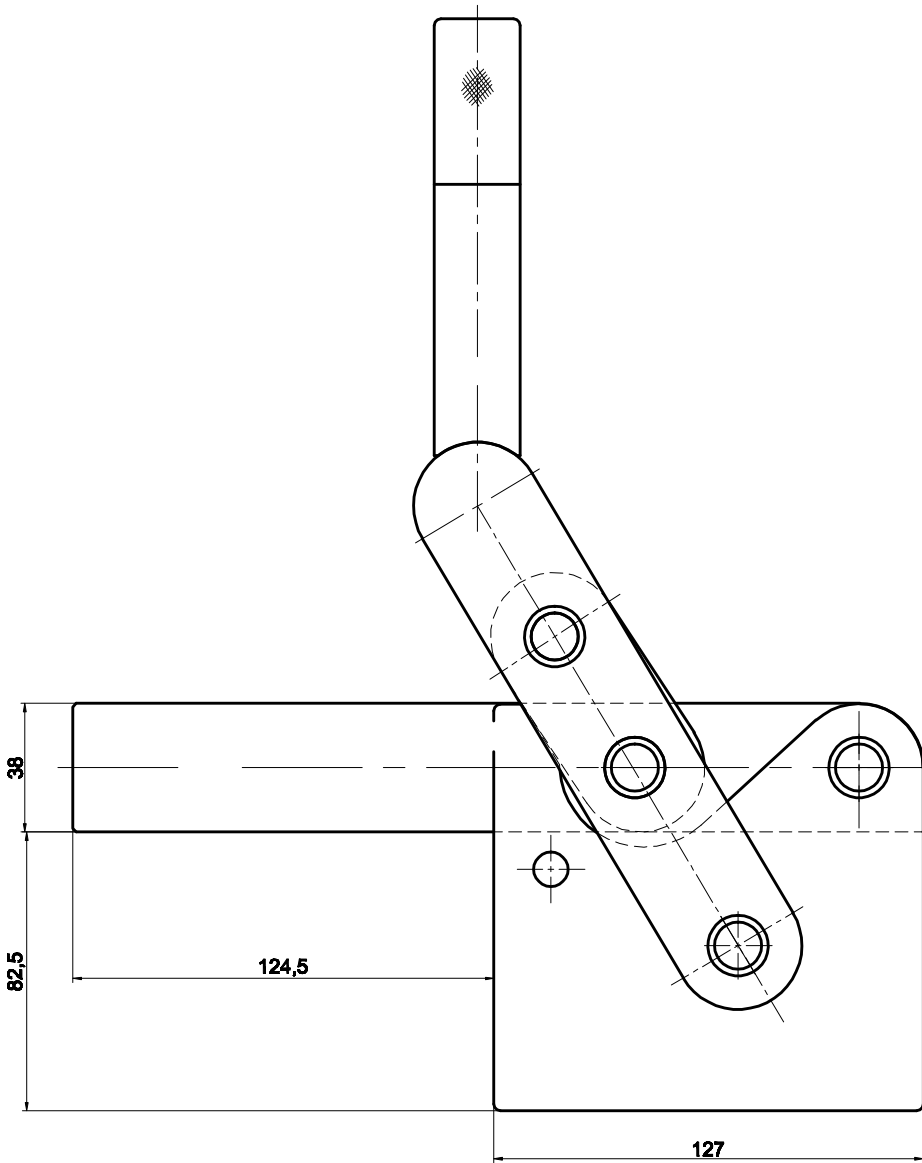

PART NUMBER: CH-75088

HANDLE OPENS 120°  
BAR OPENS 185°