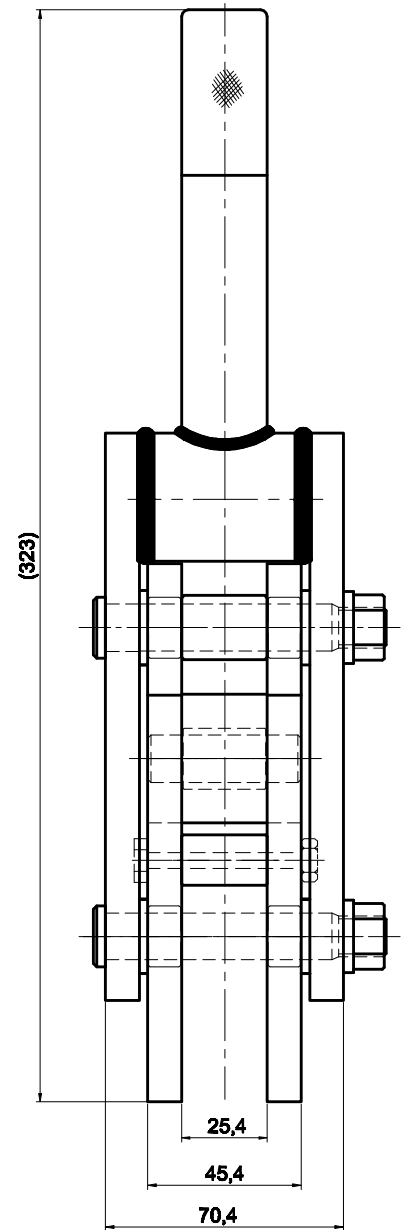

PART NUMBER: CH-75088

HANDLE OPENS 120°  
BAR OPENS 185°