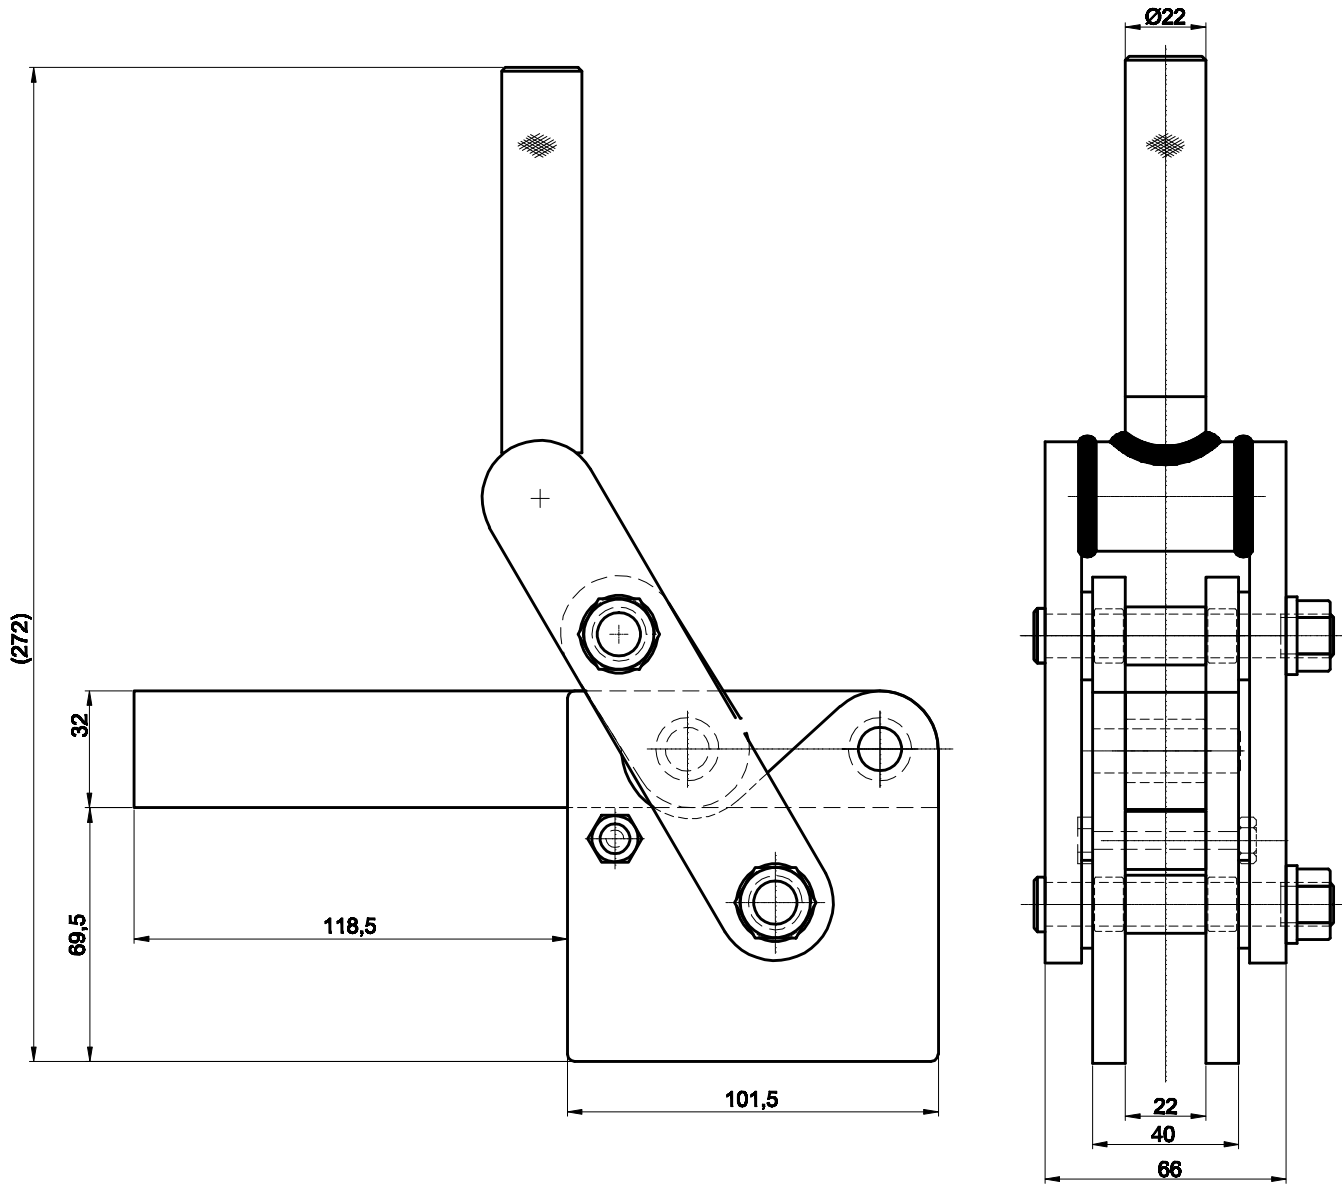

PART NUMBER: CH-75078

BAR OPENS: 185°

HAND OPENS: 120°