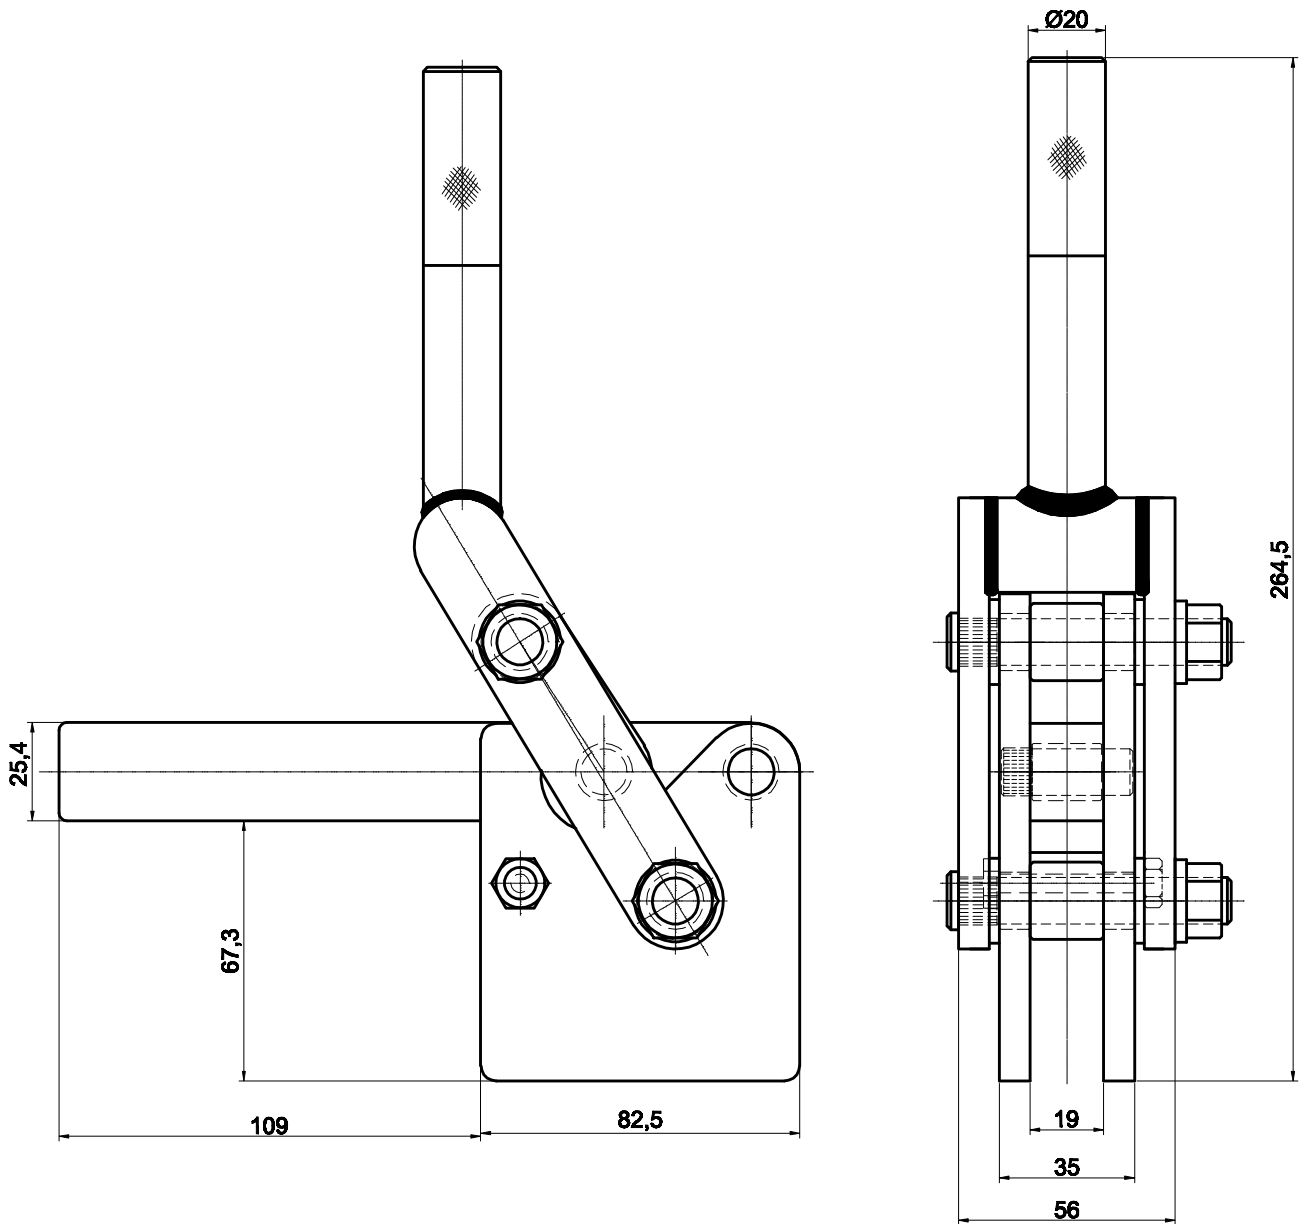

PART NUMBER: CH-75048

HANDLE OPENS 125°
BAR OPENS 190°