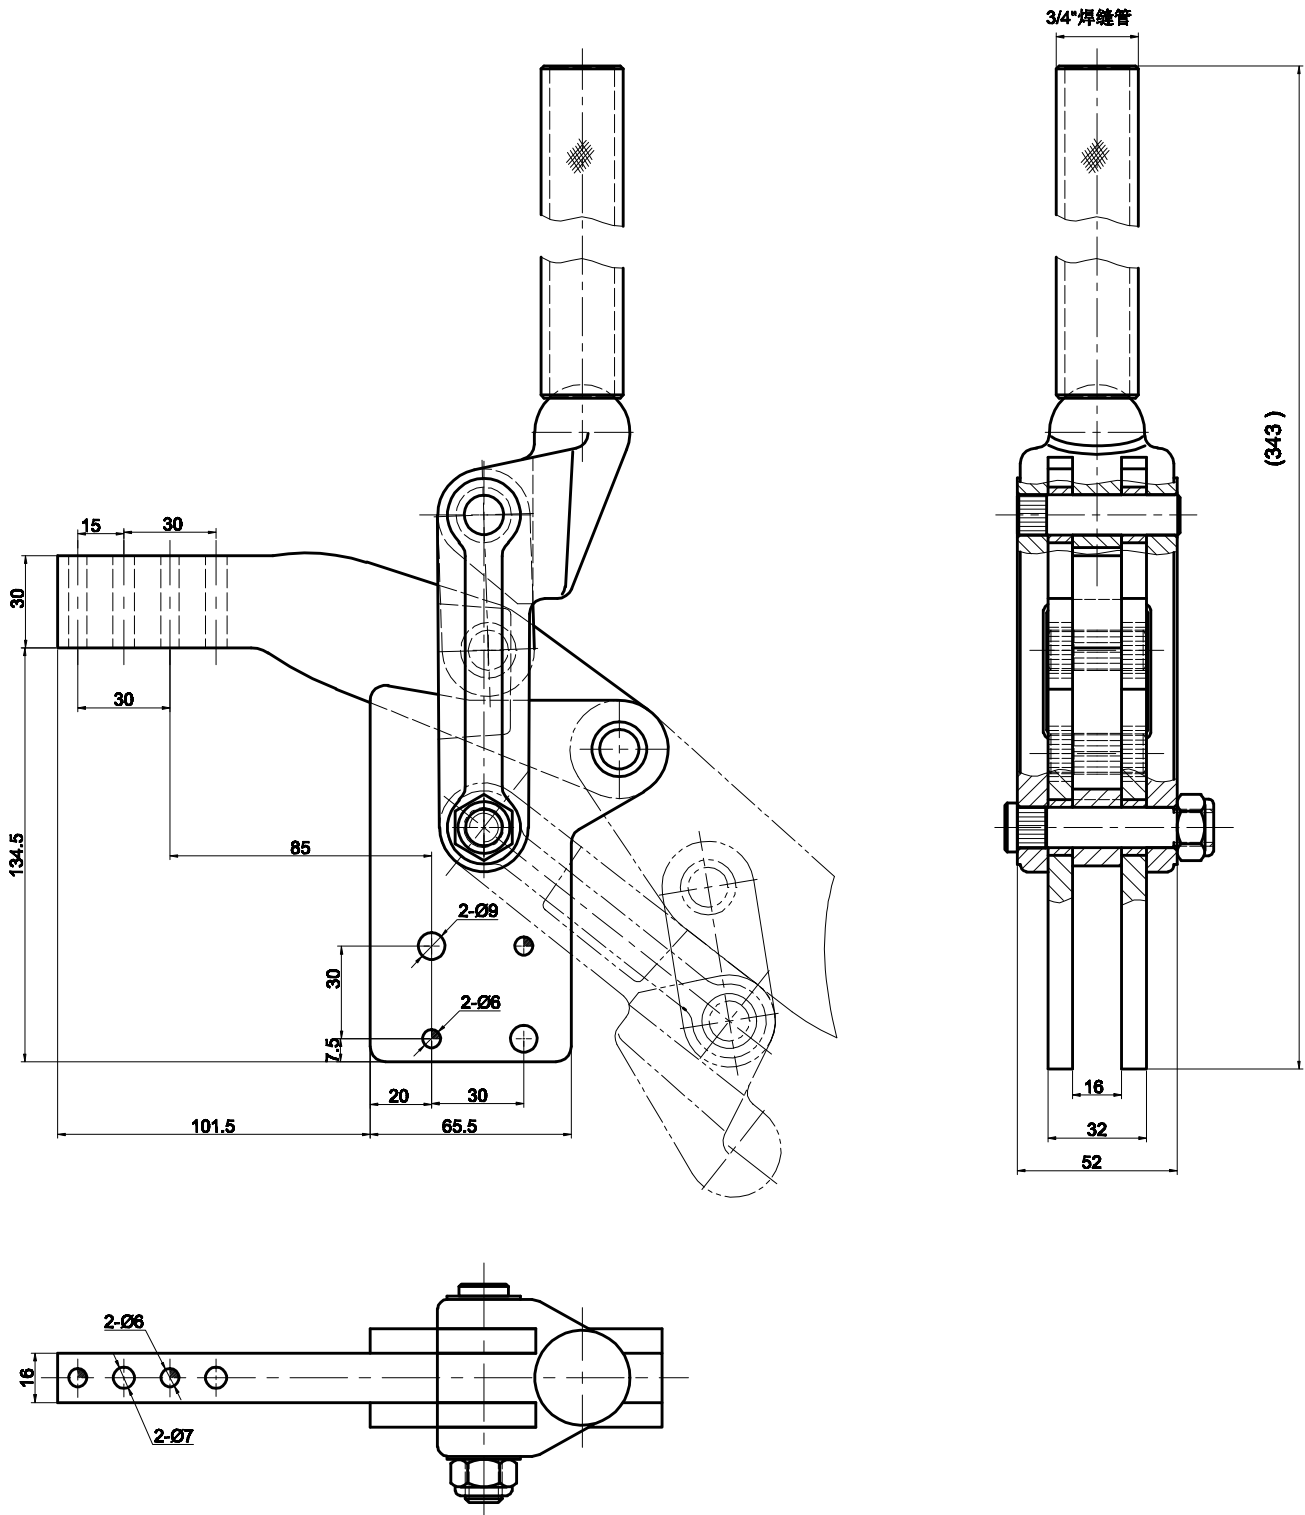

PART NUMBER: CH-72430A

HANDLE OPENS 128°
BAR OPENS 200°