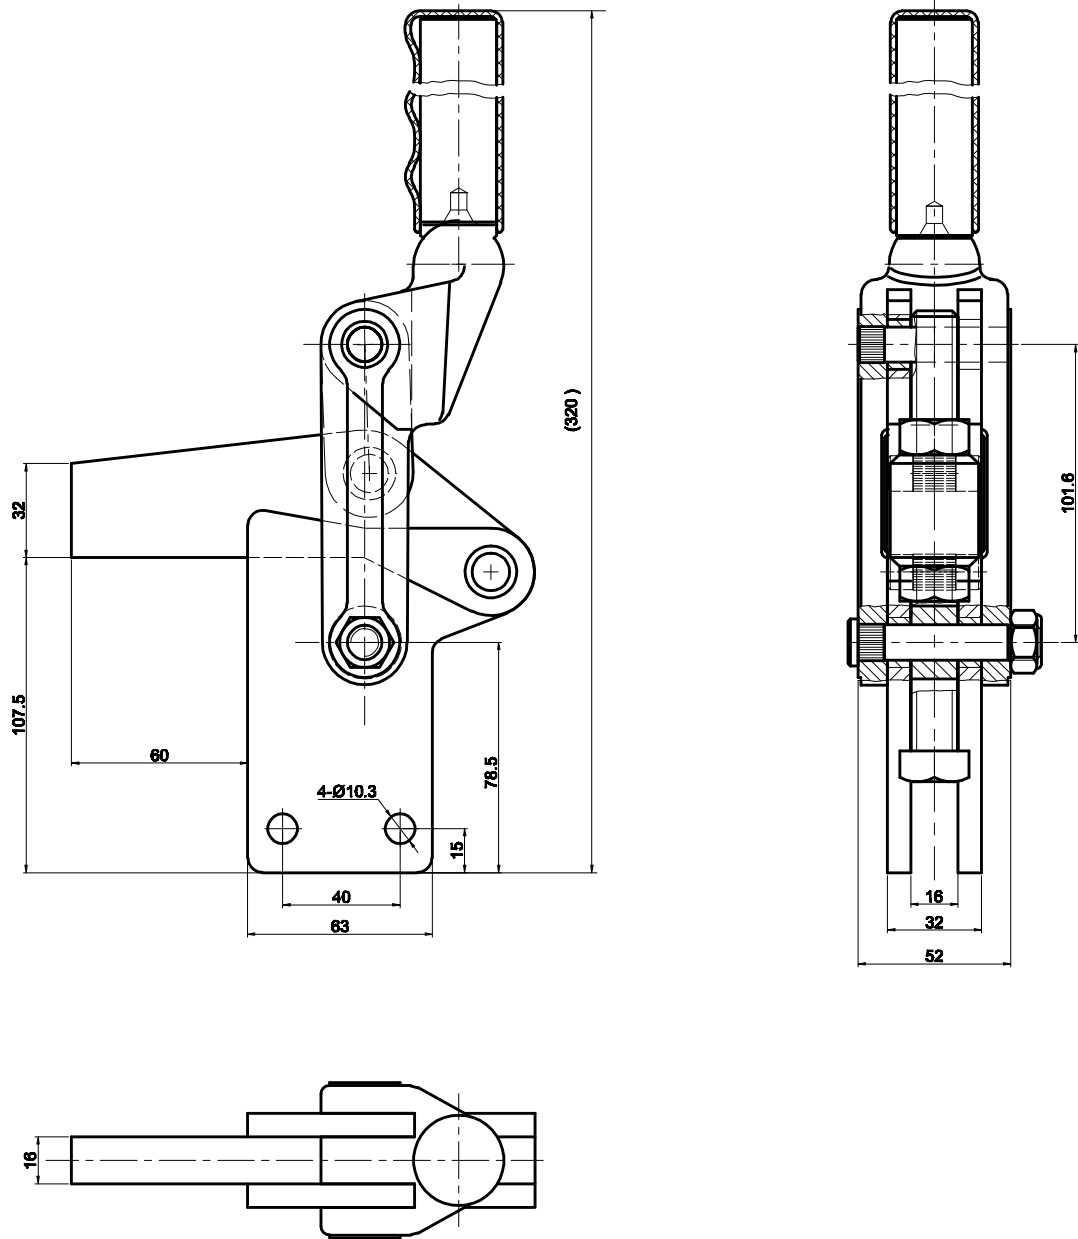

PART NUMBER: CH-72420

HANDLE OPENS 130°  
BAR OPENS 195°  
SPINDLE SUPPLIED:CH-SA-161507