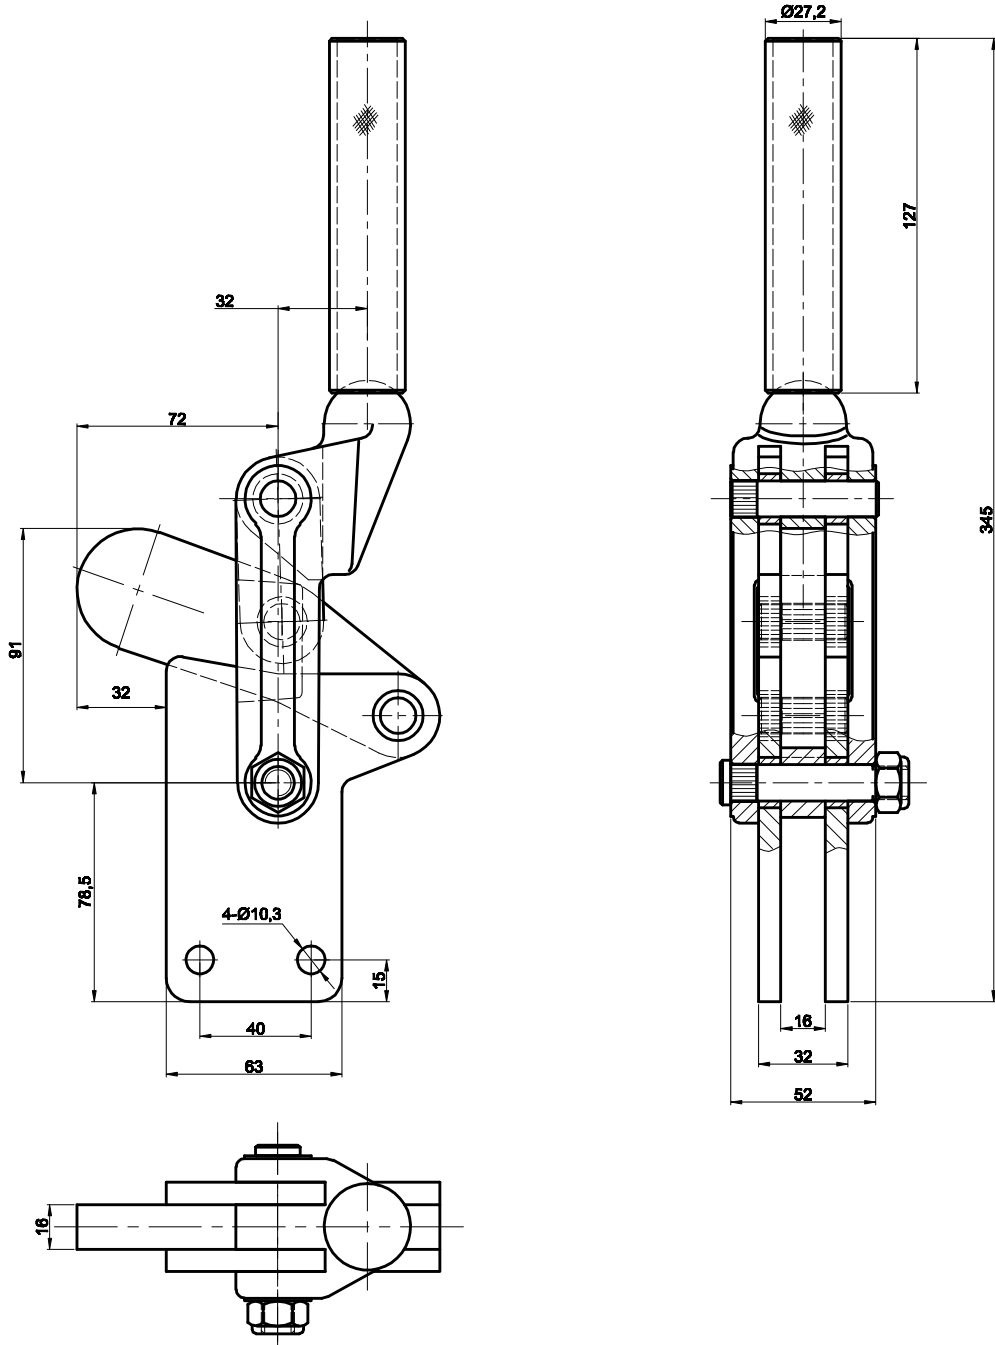

PART NUMBER: CH-72415

HANDLE OPENS 130°  
BAR OPENS 195°