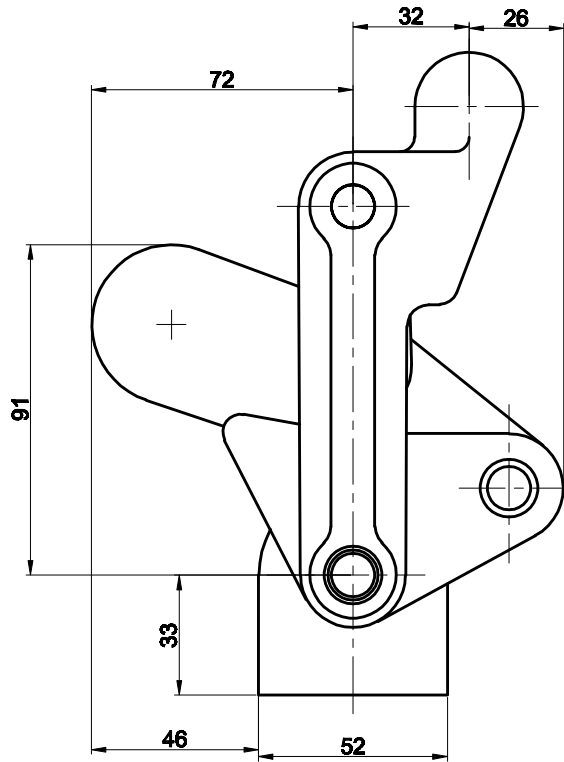

PART NUMBER: CH-72410

HANDLE OPENS 130°
BAR OPENS 195°