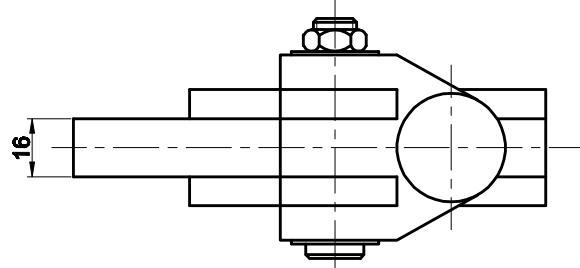

PART NUMBER: CH-72410

HANDLE OPENS 130°
BAR OPENS 195°