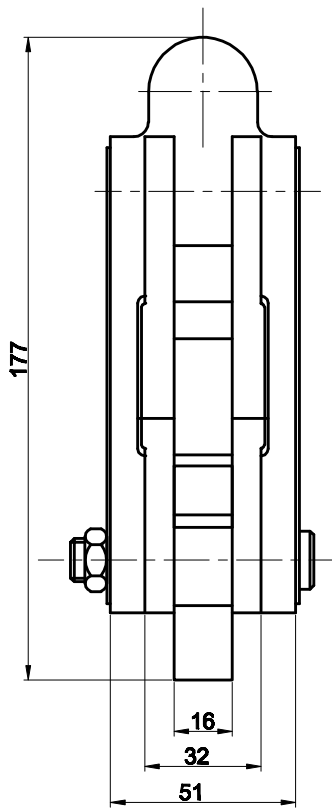

PART NUMBER: CH-72410

HANDLE OPENS 130°
BAR OPENS 195°