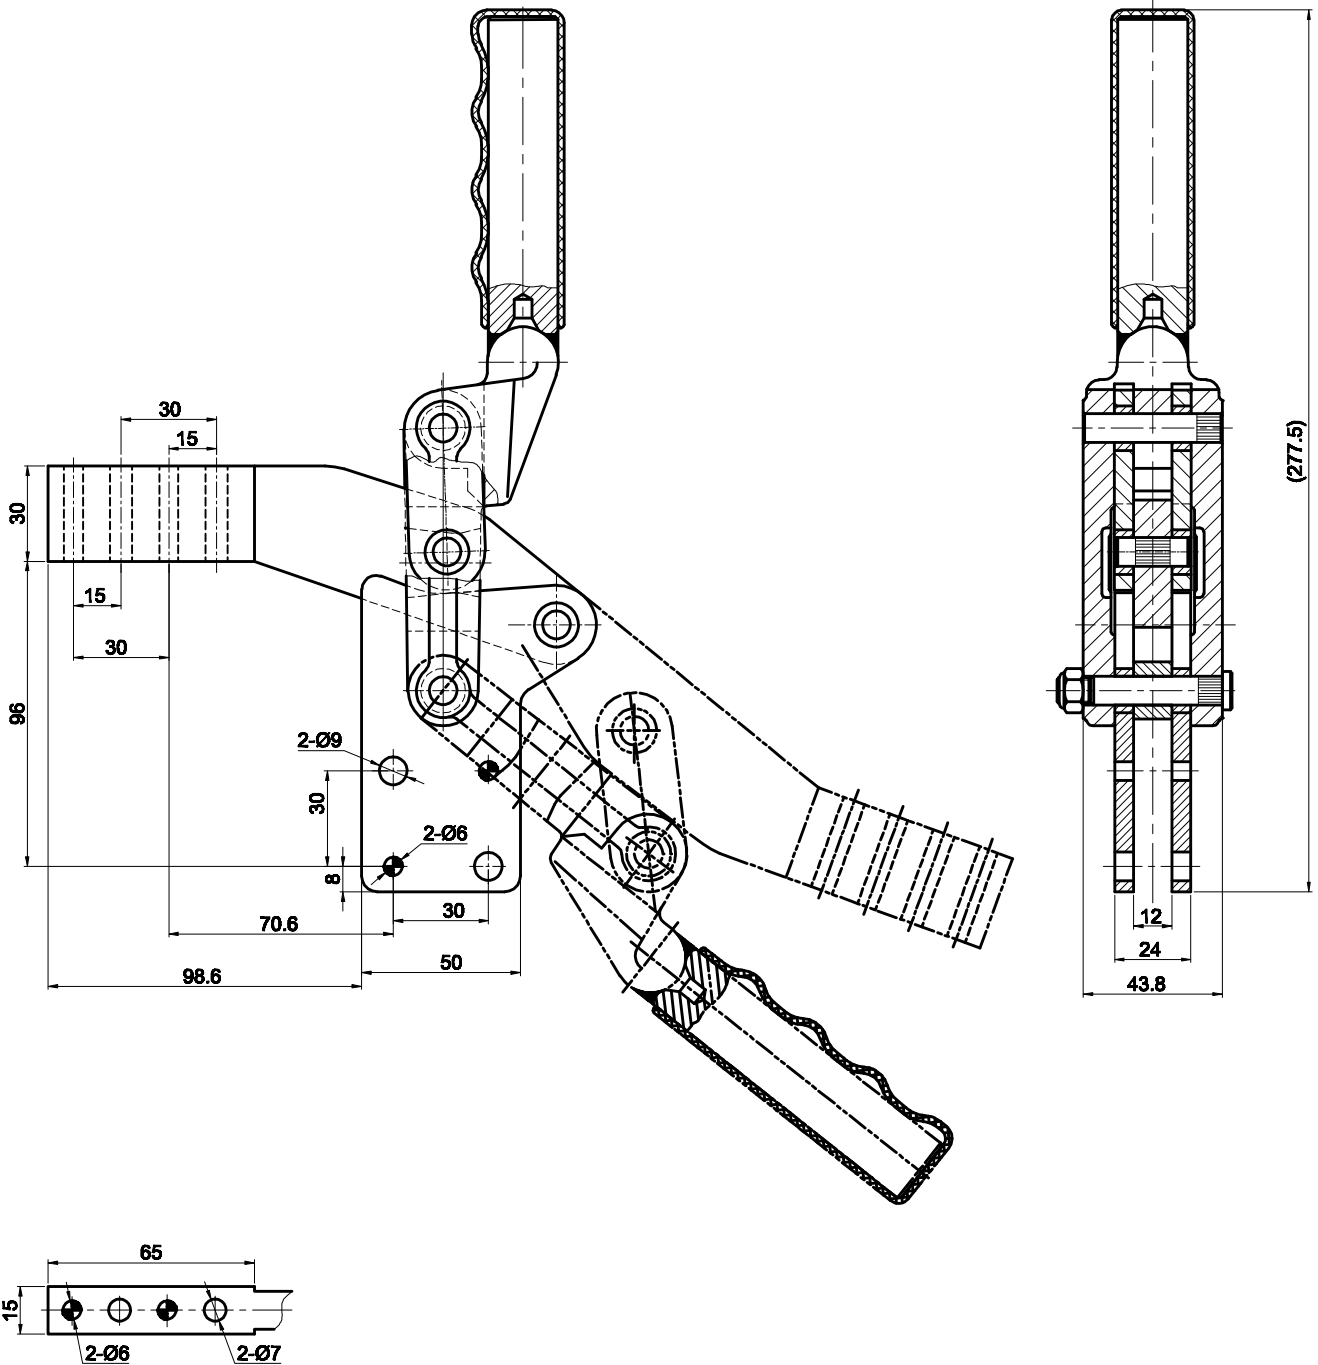

PART NUMBER: CH-71230A

HANDLE OPENS 128°

BAR OPENS 200°