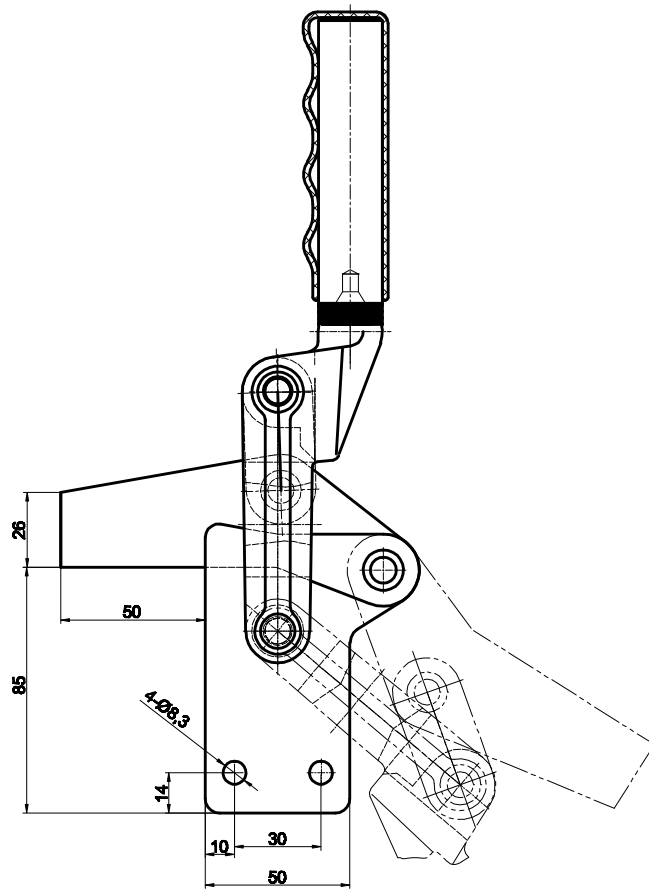

PART NUMBER: CH-71220

HANDLE OPENS 130°  
BAR OPENS 195°