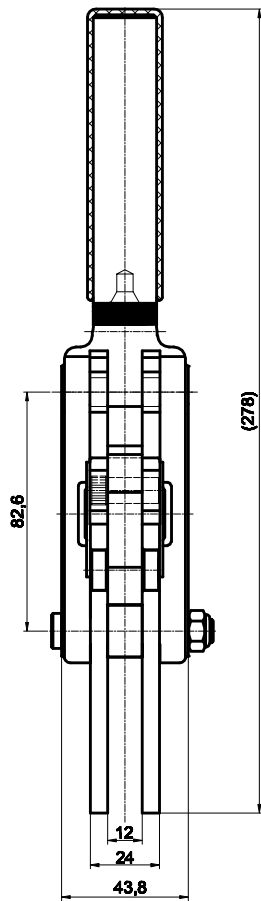

PART NUMBER: CH-71220

HANDLE OPENS 130°  
BAR OPENS 195°