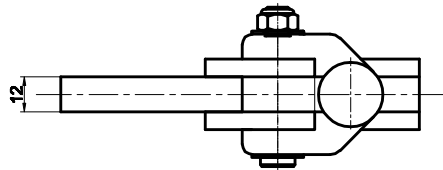

PART NUMBER: CH-71220

HANDLE OPENS 130°  
BAR OPENS 195°