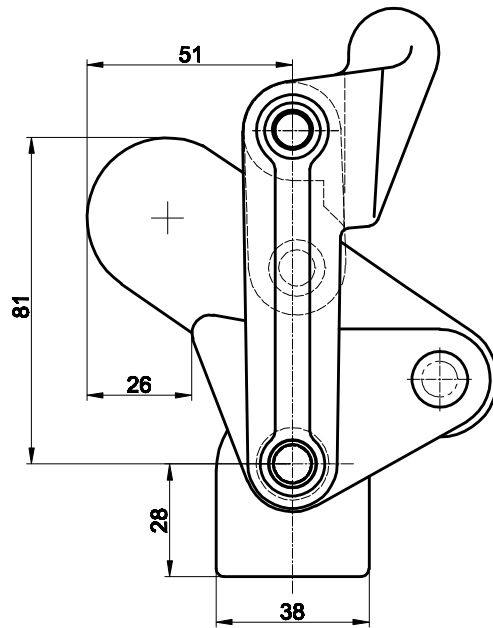

PART NUMBER: CH-71210

HANDLE OPENS 130°
BAR OPENS 195°