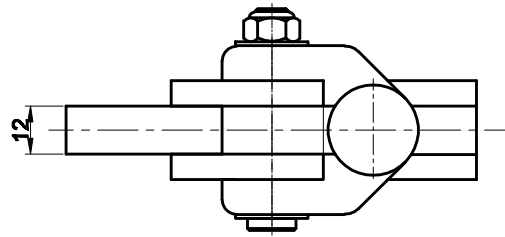

PART NUMBER: CH-71210

HANDLE OPENS 130°
BAR OPENS 195°