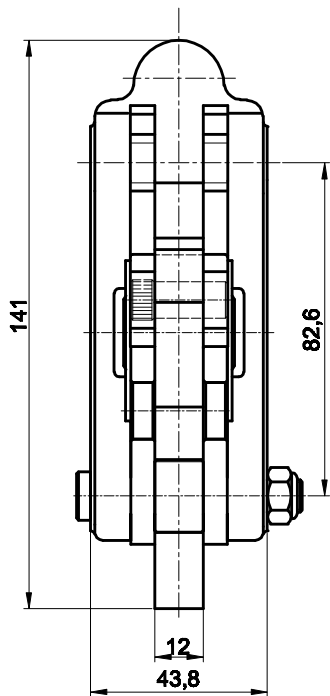

PART NUMBER: CH-71210

HANDLE OPENS 130°
BAR OPENS 195°