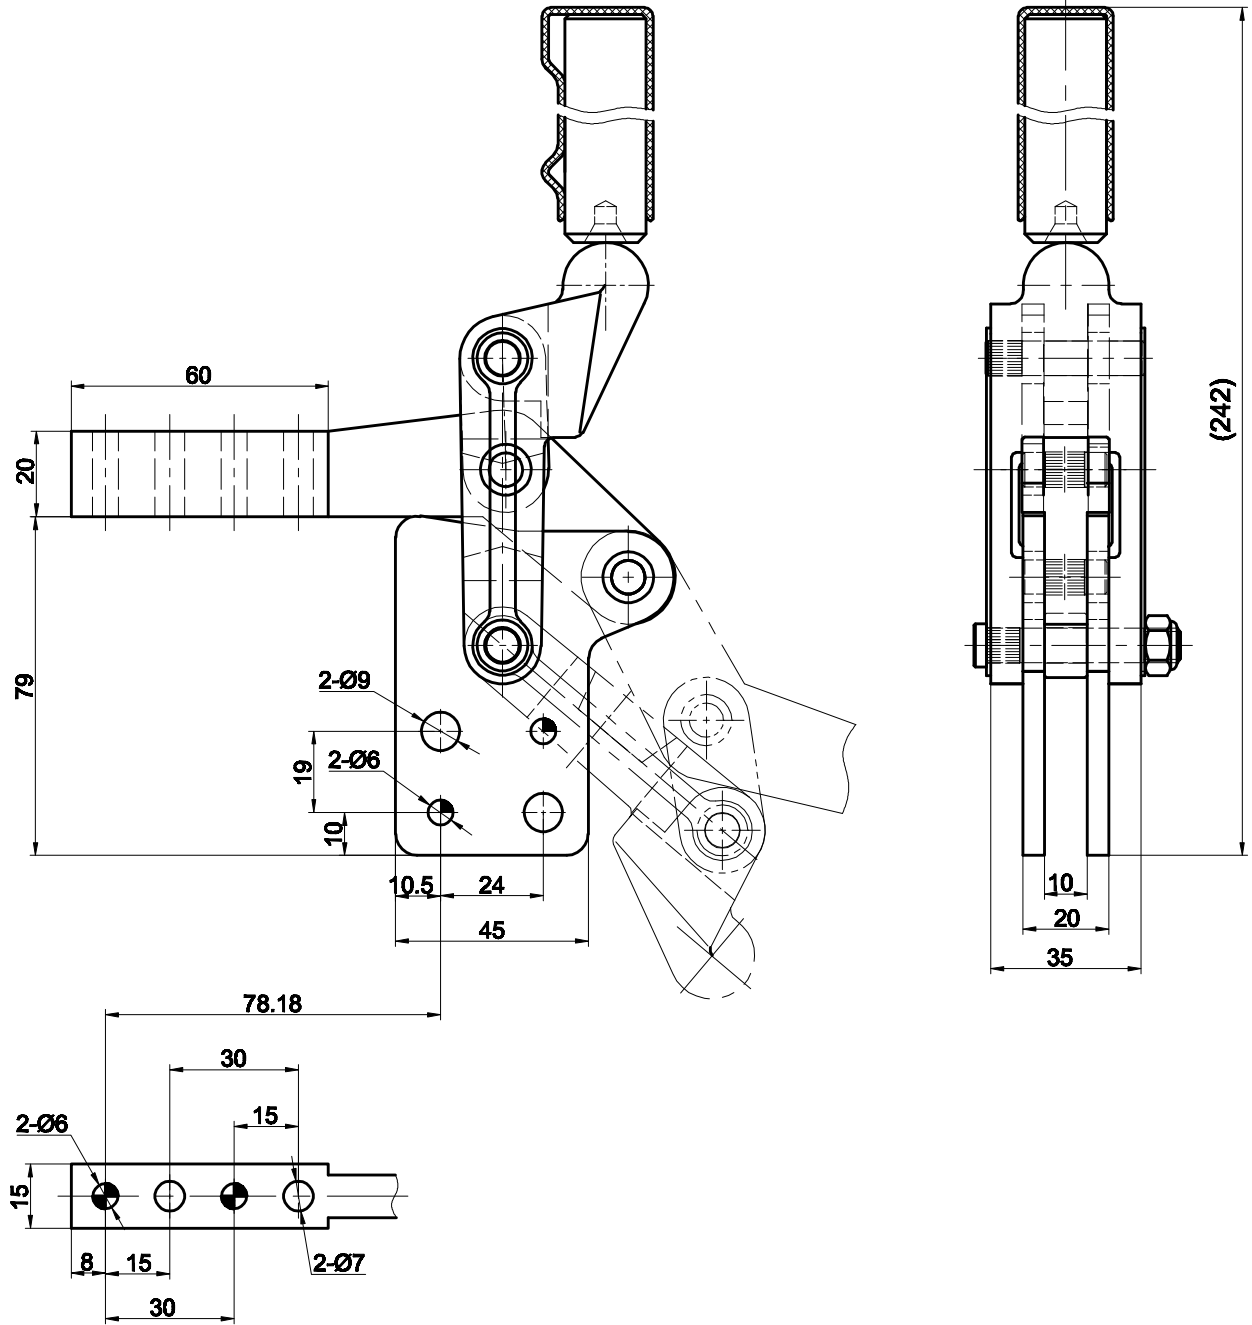

PART NUMBER: CH-70730A

HANDLE OPENS 128°
BAR OPENS 200°