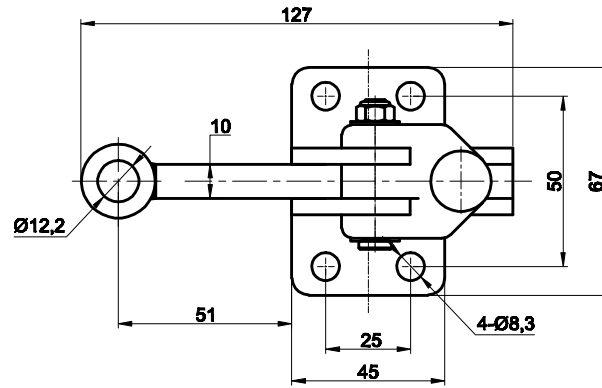

PART NUMBER: CH-70725

HANDLE OPENS 120°

BAR OPENS 180°

SPINDLE SUPPLIED:CH-SA-1210017