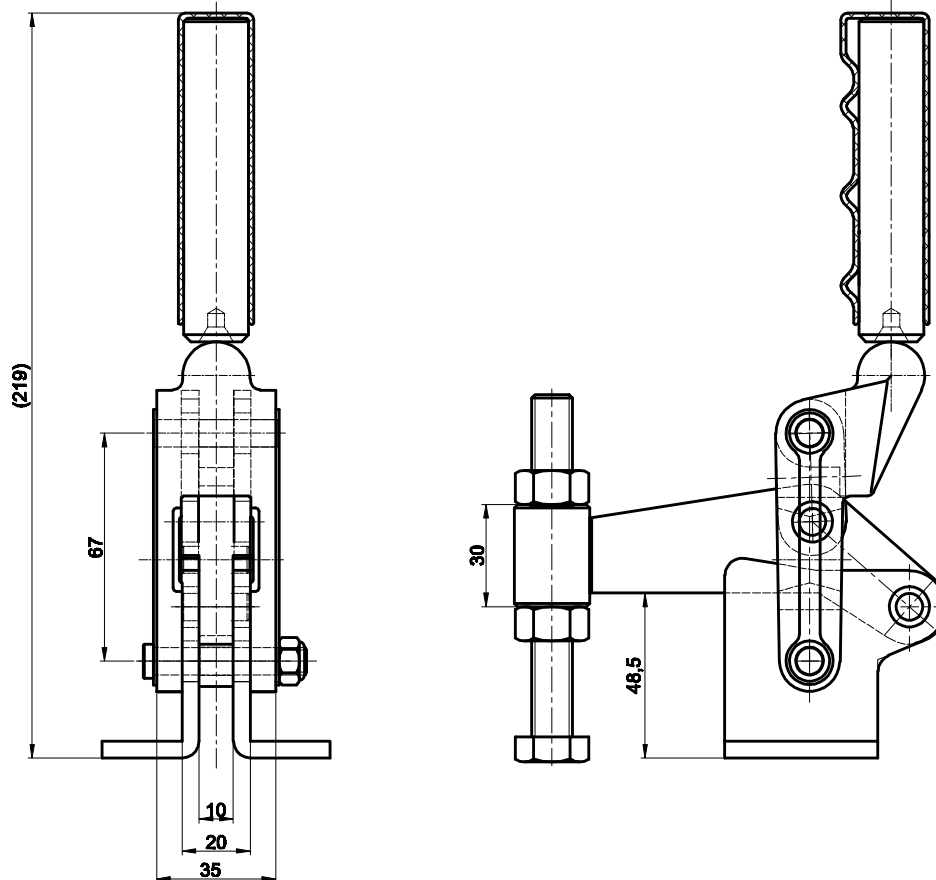

PART NUMBER: CH-70725

HANDLE OPENS 120°

BAR OPENS 180°

SPINDLE SUPPLIED:CH-SA-1210017