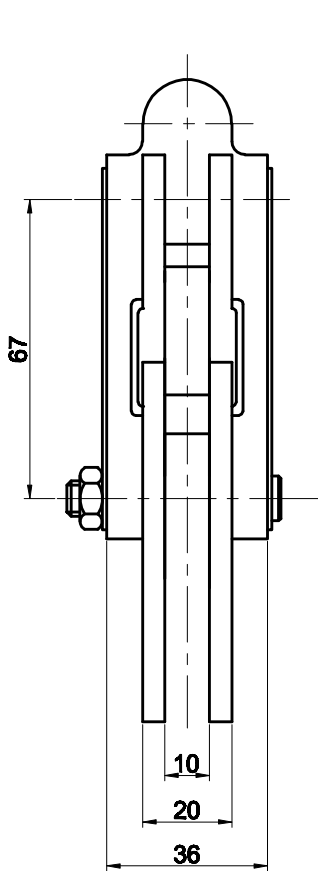

PART NUMBER: CH-70715

HANDLE OPENS 130°
BAR OPENS 205°