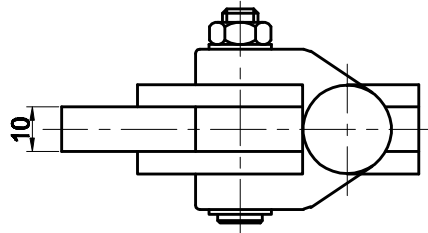

PART NUMBER: CH-70715

HANDLE OPENS 130°
BAR OPENS 205°