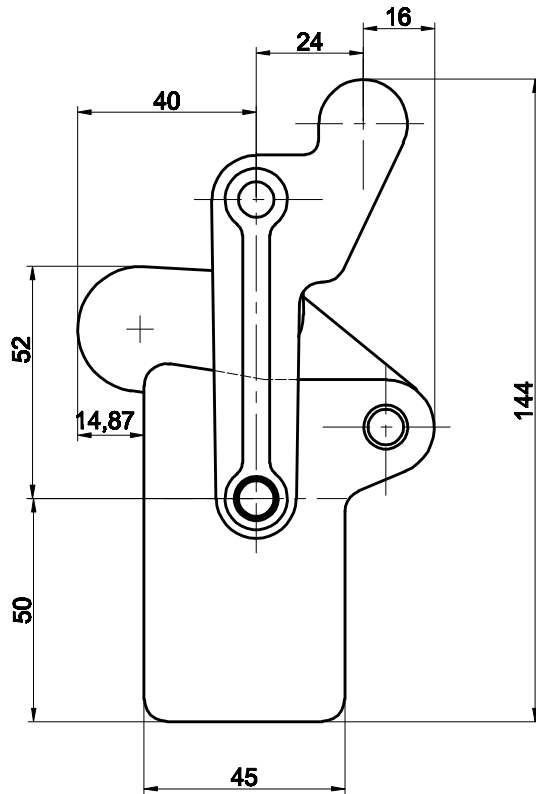

PART NUMBER: CH-70715

HANDLE OPENS 130°
BAR OPENS 205°