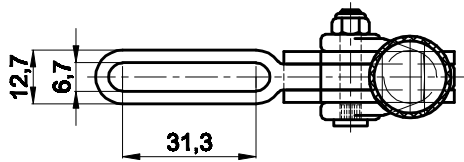

PART NUMBER: CH-70320

HANDLE OPENS 134°

BAR OPENS 210°