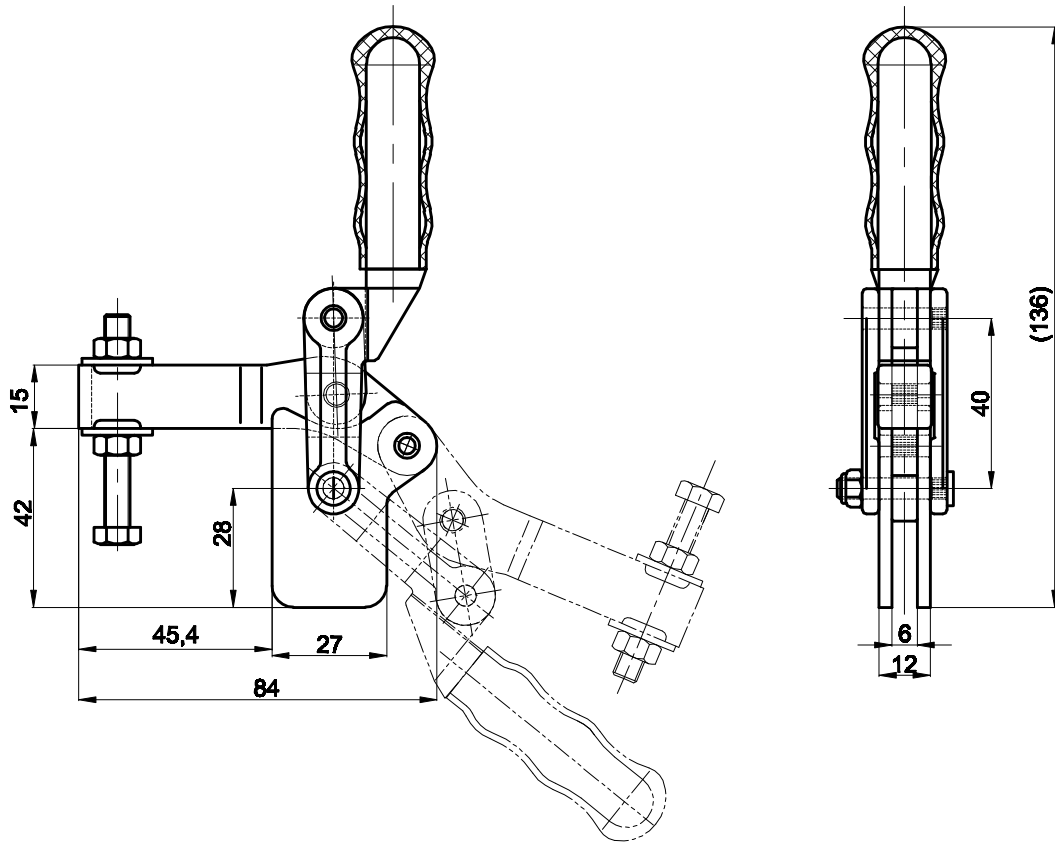

PART NUMBER: CH-70320

HANDLE OPENS 134°

BAR OPENS 210°