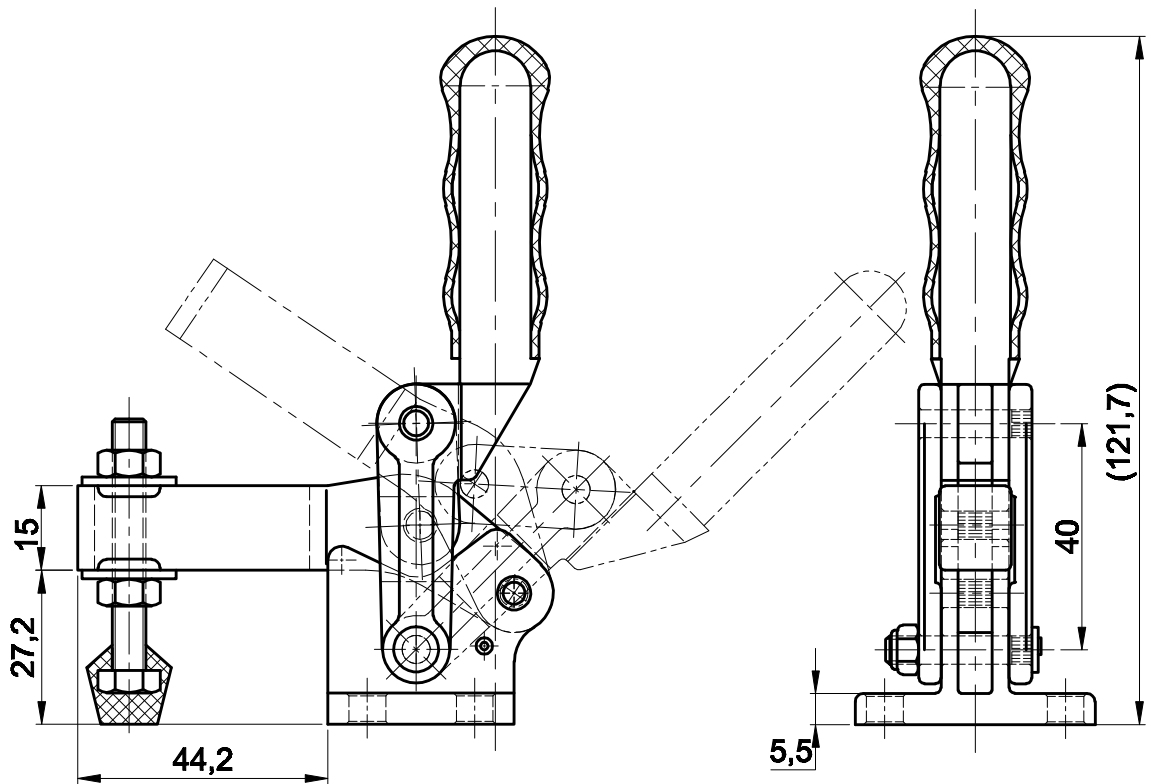

PART NUMBER: CH-70300B

BAR OPENS:34°
HANDLE OPENS:45°
SPINDLE SUPPLIED:CH-FC-14218