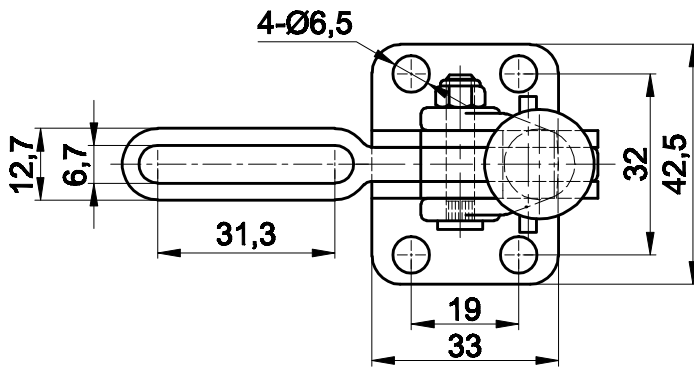

PART NUMBER: CH-70300B

BAR OPENS:34°
HANDLE OPENS:45°
SPINDLE SUPPLIED:CH-FC-14218