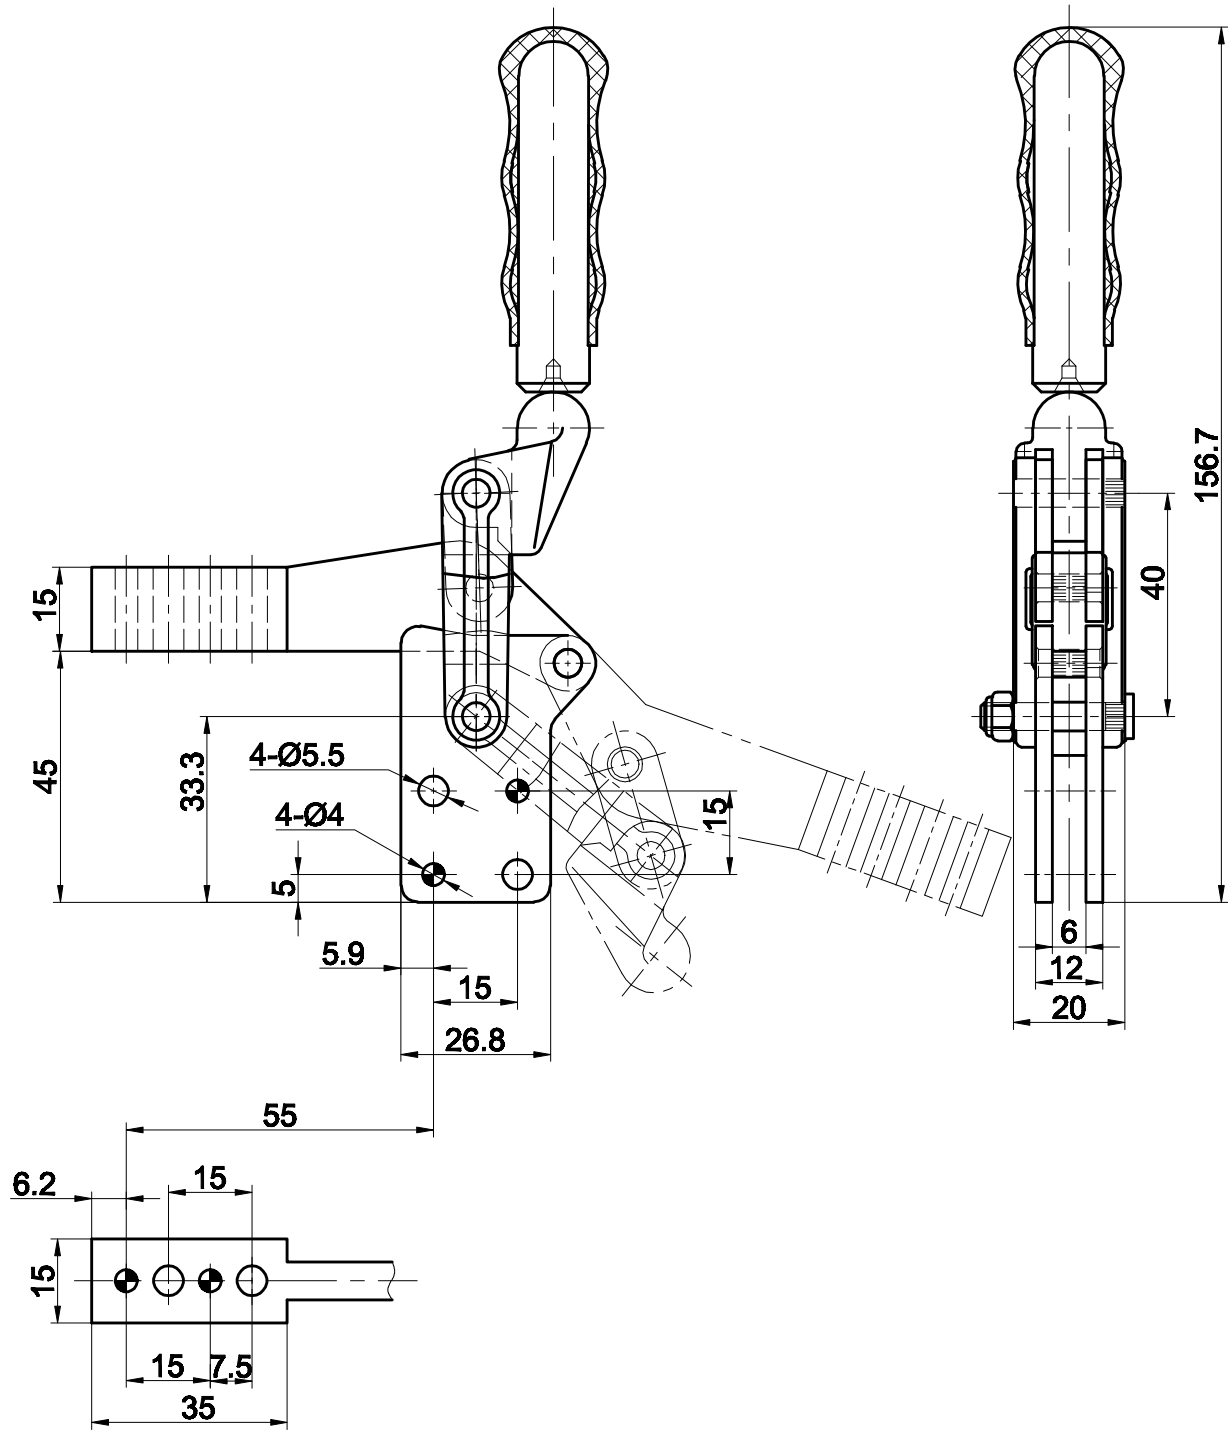

PART NUMBER: CH-70200A

HANDLE OPENS 128°
BAR OPENS 200°