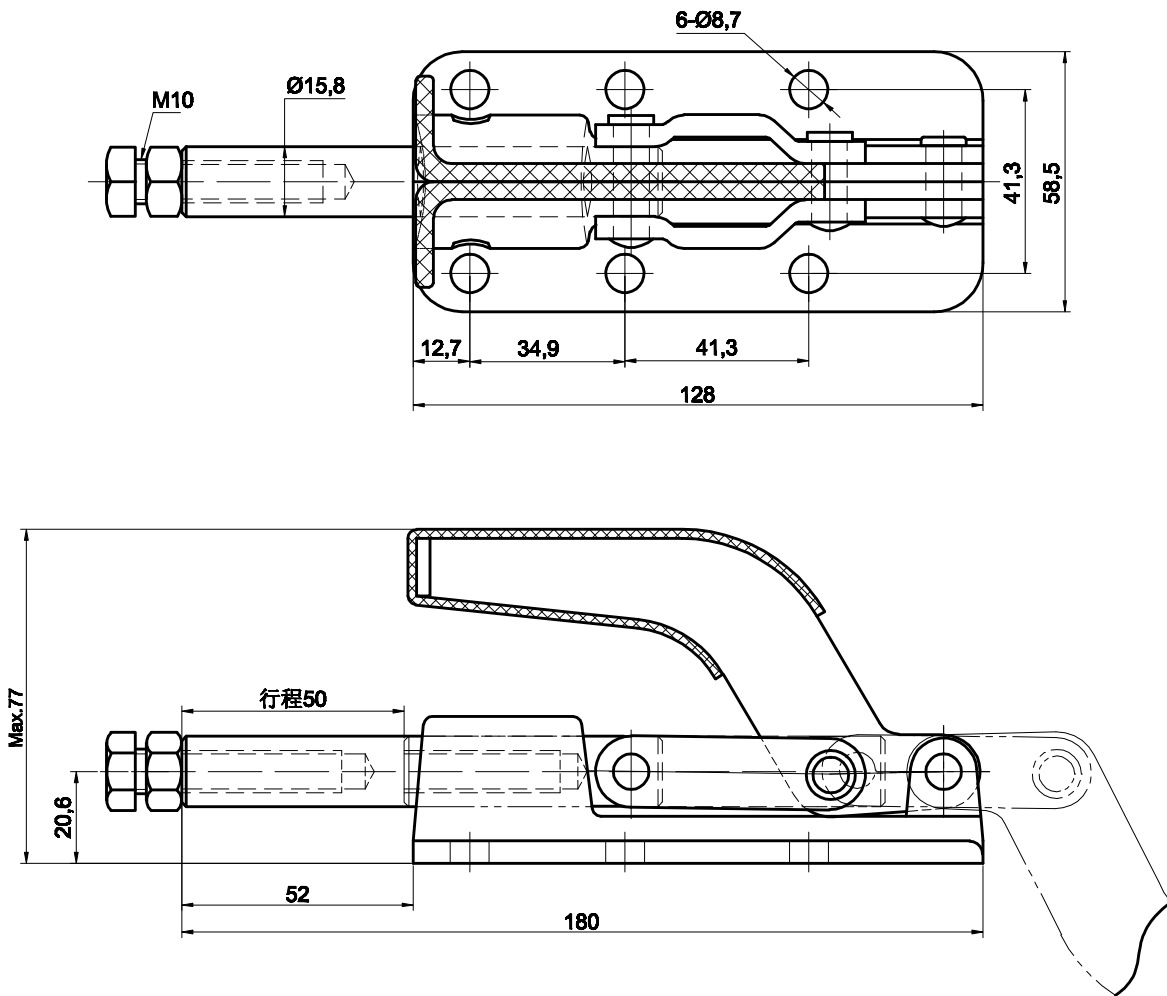

PART NUMBER: CH-36330M

HANDLE OPENS 180°
PLUNGER STROKE 50mm
SPINDLES SUPPLIED:CH-SA-105015