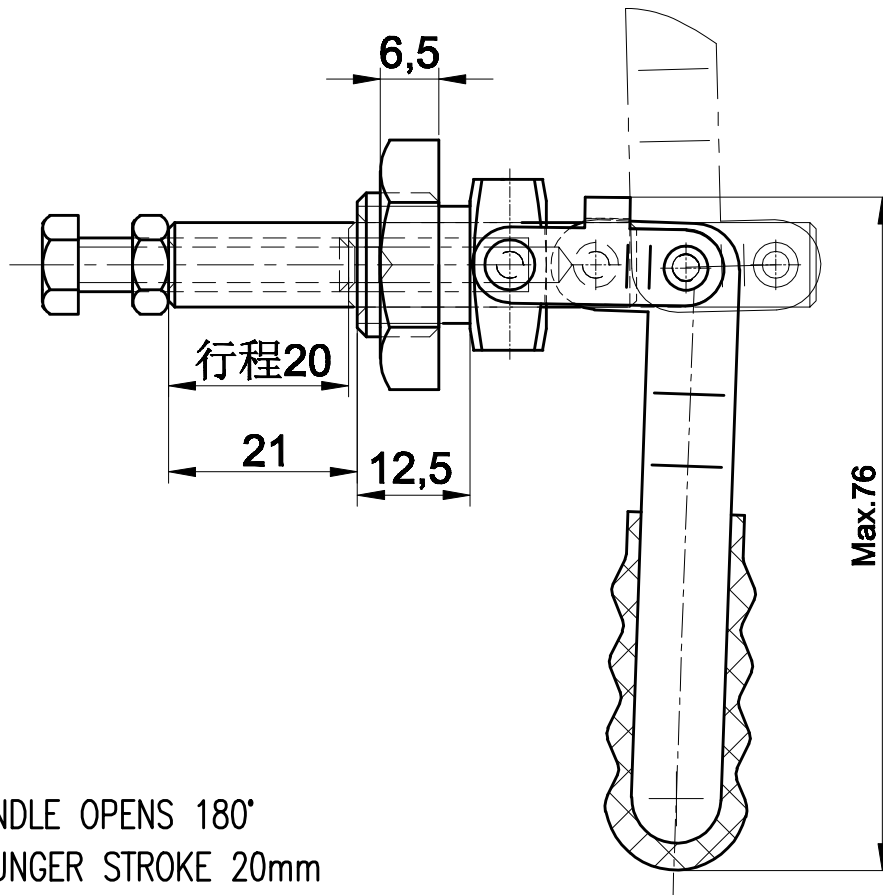

PART NUMBER: CH-36202M

HANDLE OPENS 180°
PLUNGER STROKE 20mm
SPINDLES SUPPLIED:CH-SA-064010