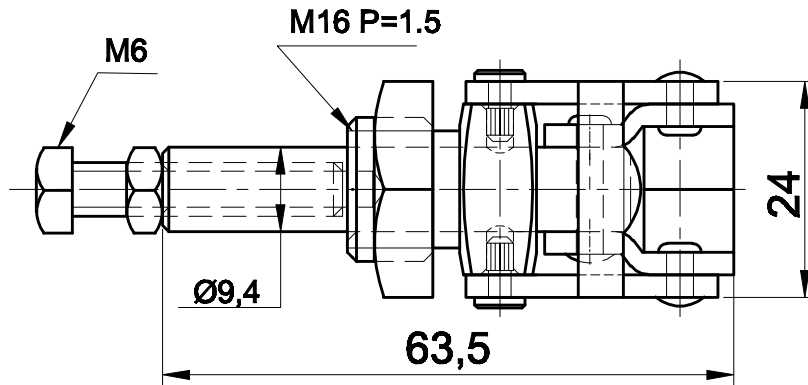

PART NUMBER: CH-36202M

HANDLE OPENS 180°
PLUNGER STROKE 20mm
SPINDLES SUPPLIED:CH-SA-064010