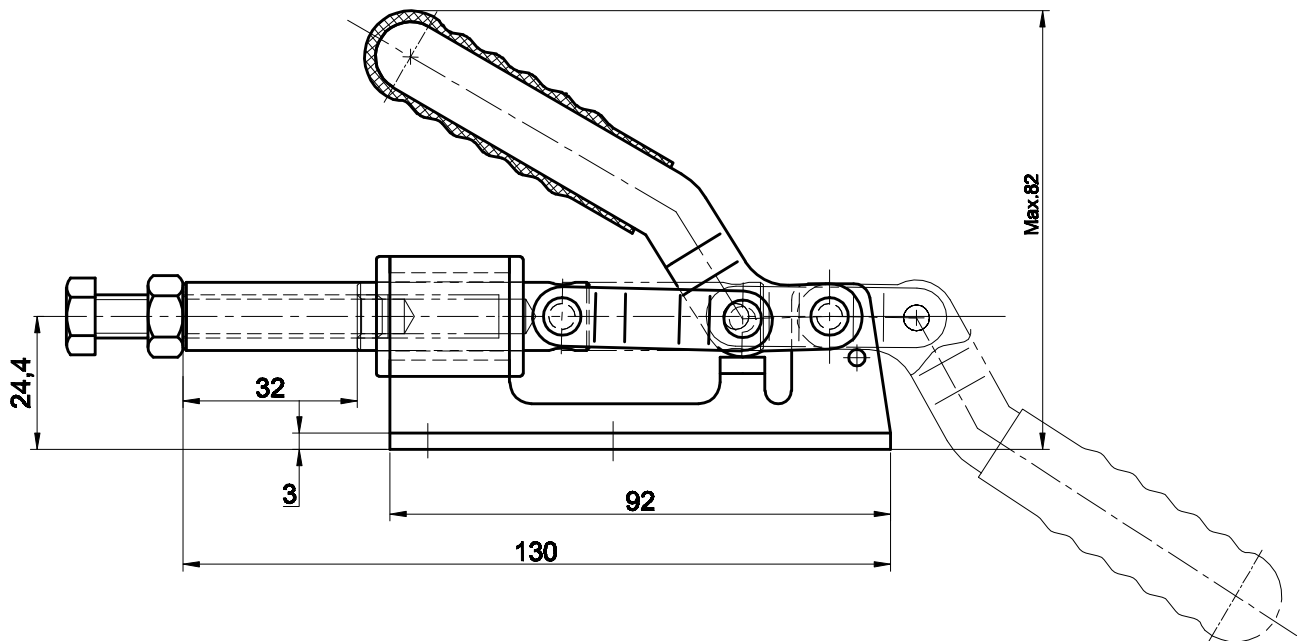

PART NUMBER: CH-36092M

HANDLE OPENS 180°
PLUNGER STROKE 32mm
SPINDLE SUPPLIED:CH-SA-085012