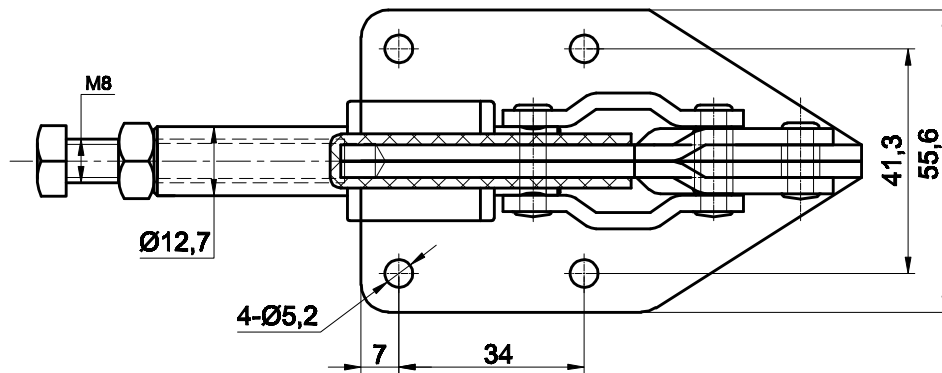

PART NUMBER: CH-36092M

HANDLE OPENS 180°
PLUNGER STROKE 32mm
SPINDLE SUPPLIED:CH-SA-085012