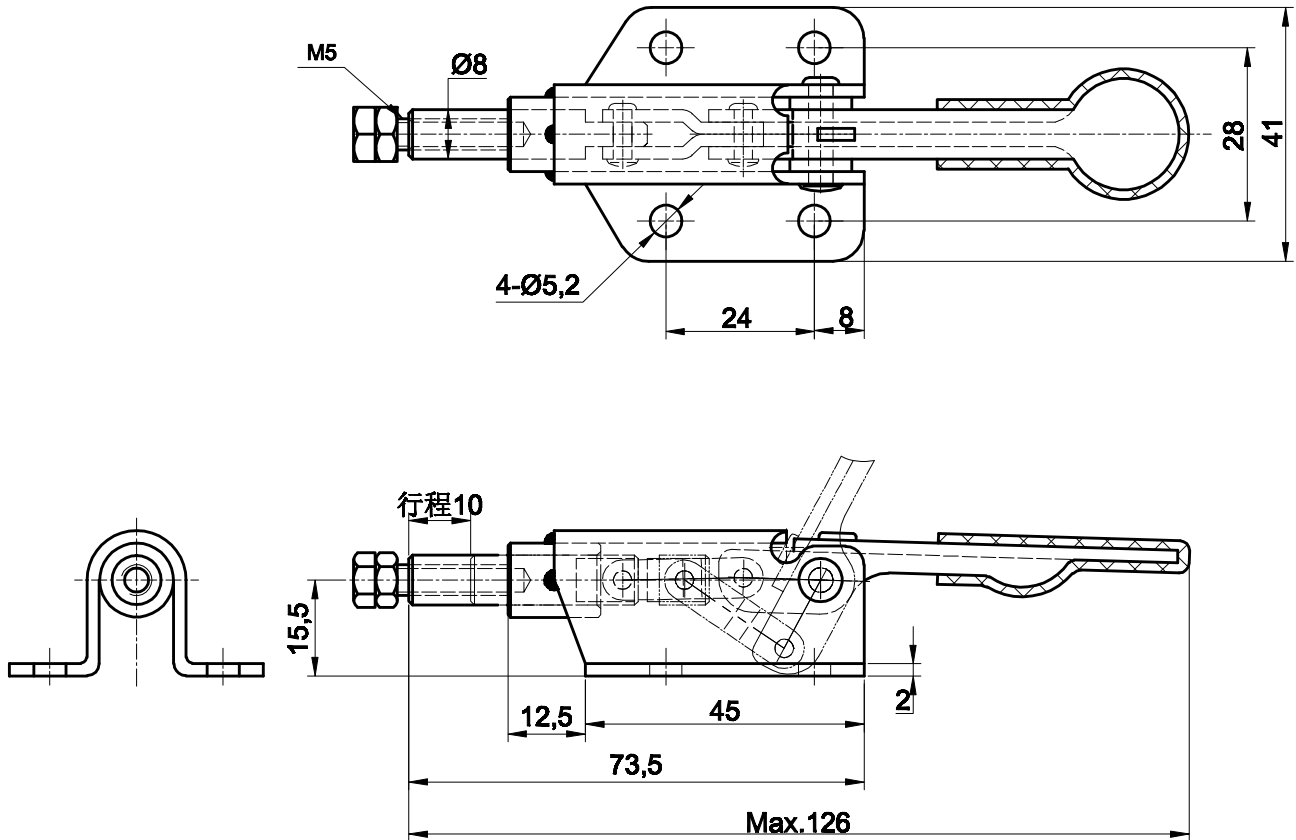

PART NUMBER: CH-36070

HANDLE OPENS 66°

PLUNGER STROKE 10mm

SPINDLE SUPPLIED:CH-SA-051508