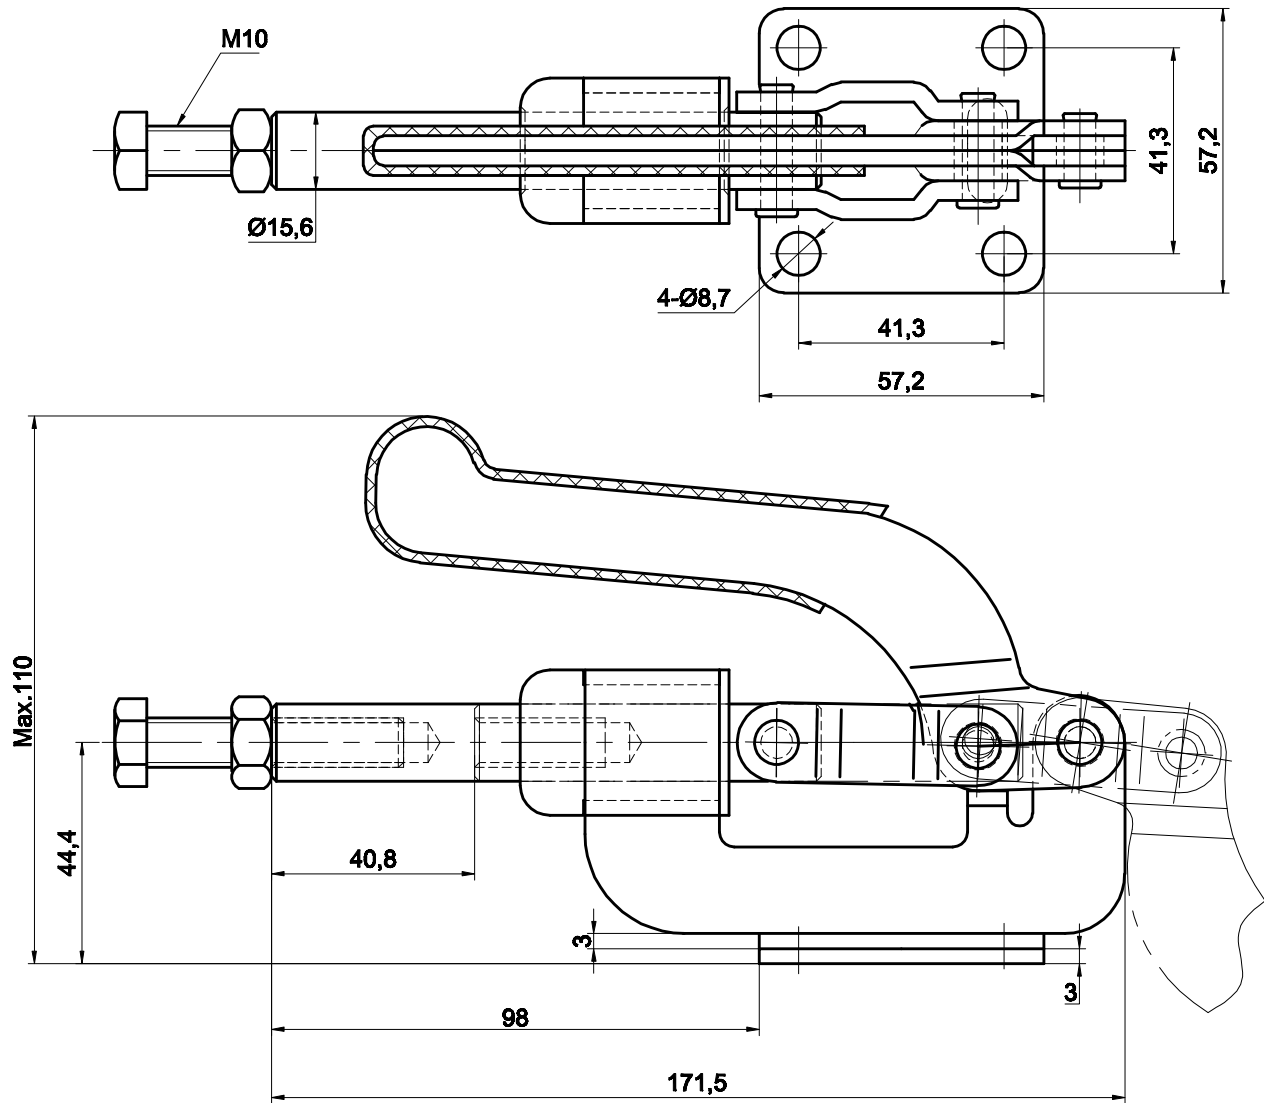

PART NUMBER: CH-36010M

HANDLE OPENS 180°
PLUNGER STROKE 40.8mm
SPINDLES SUPPLIED:CH-SA-105015