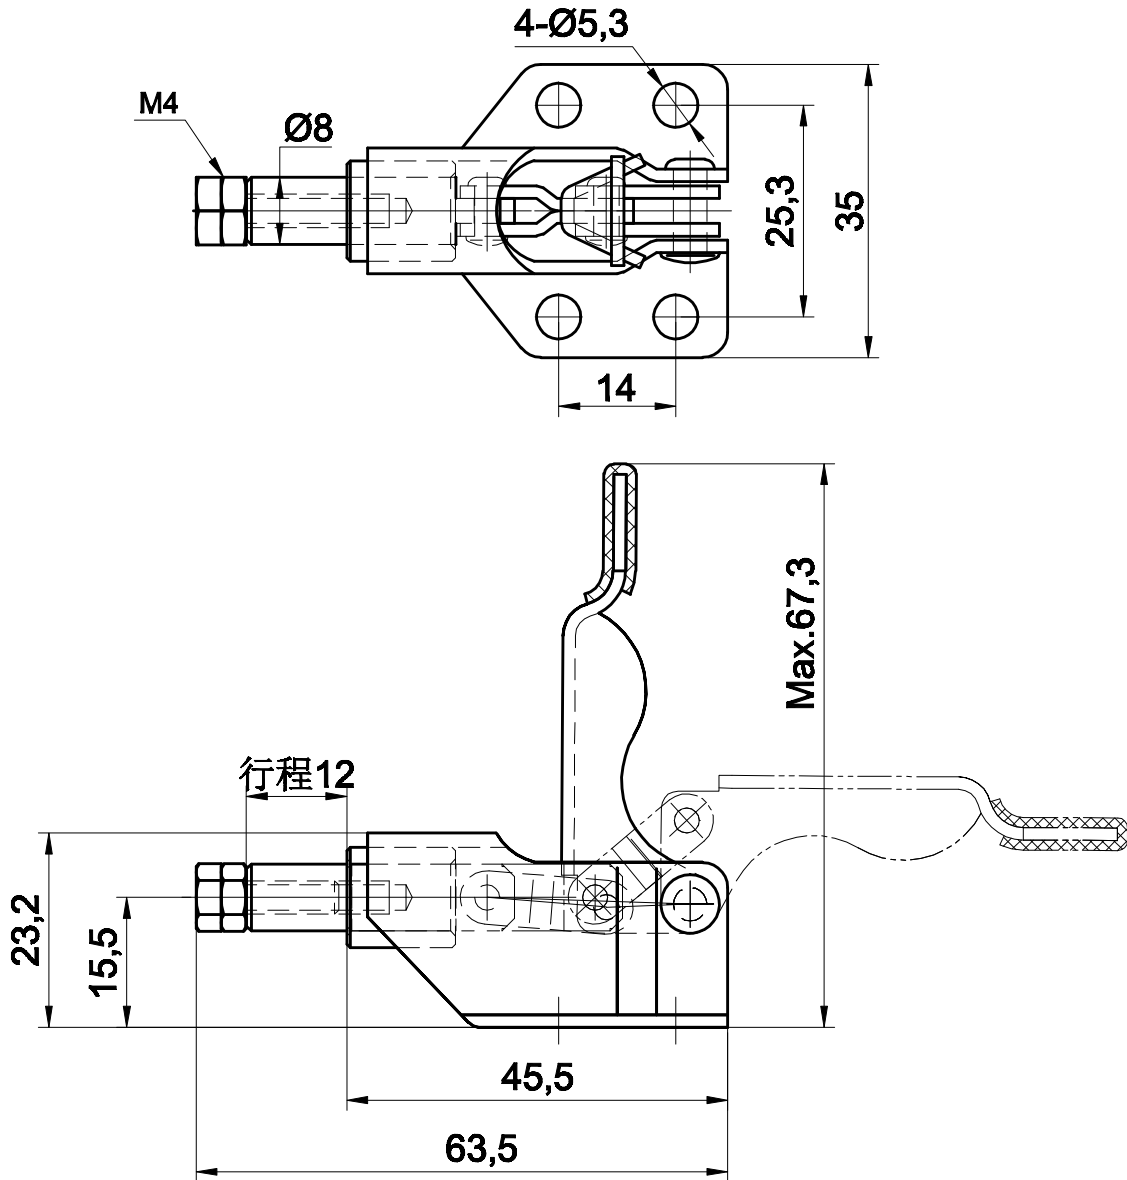

PART NUMBER: CH-36006

HANDLE OPENS 93°

PLUNGER STROKE 12mm

SPINDLE SUPPLIED:CH-SA-041507