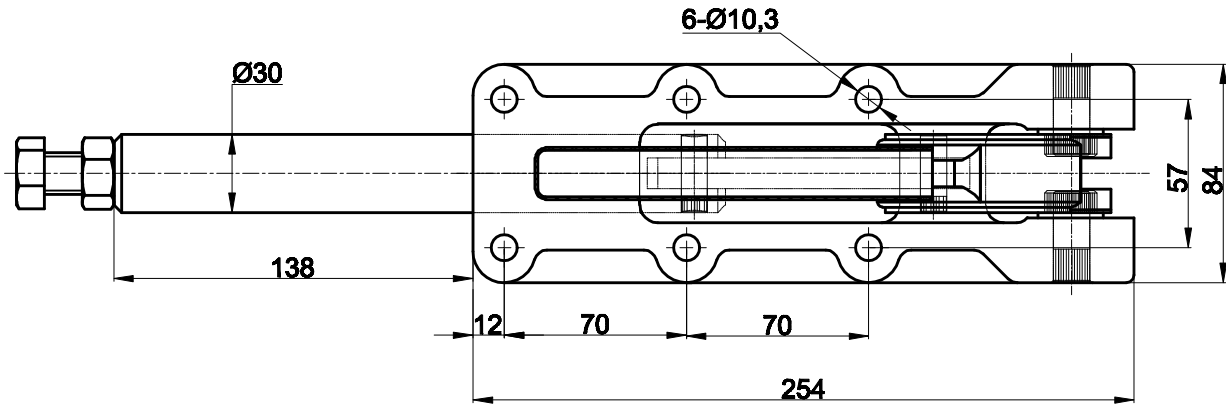

PART NUMBER: CH-35000

HANDLE OPENS 185°
PLUNGER STROKE 100mm
SPINDLE SUPPLIED:CH-SA-167520