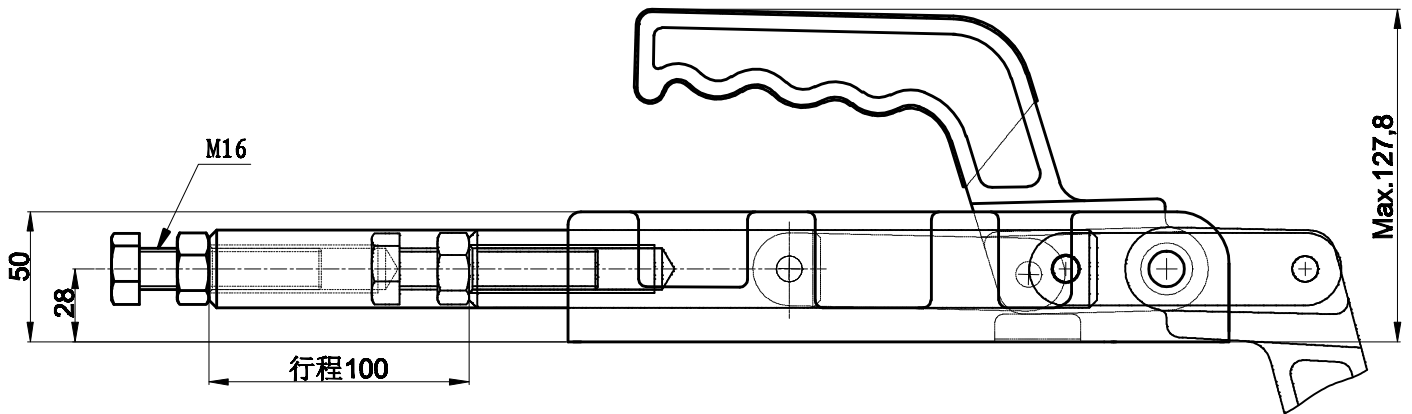

PART NUMBER: CH-35000

HANDLE OPENS 185°
PLUNGER STROKE 100mm
SPINDLE SUPPLIED:CH-SA-167520