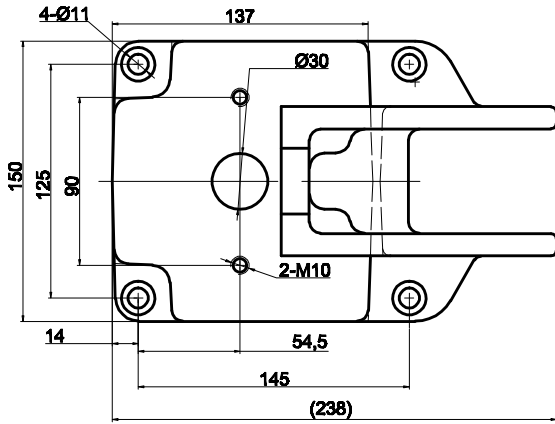

PART NUMBER: CH-32500PR

HANDLE OPENS 185°
PLUNGER STROKE 75mm
SPINDLE SUPPLIED:CH-SA-127517