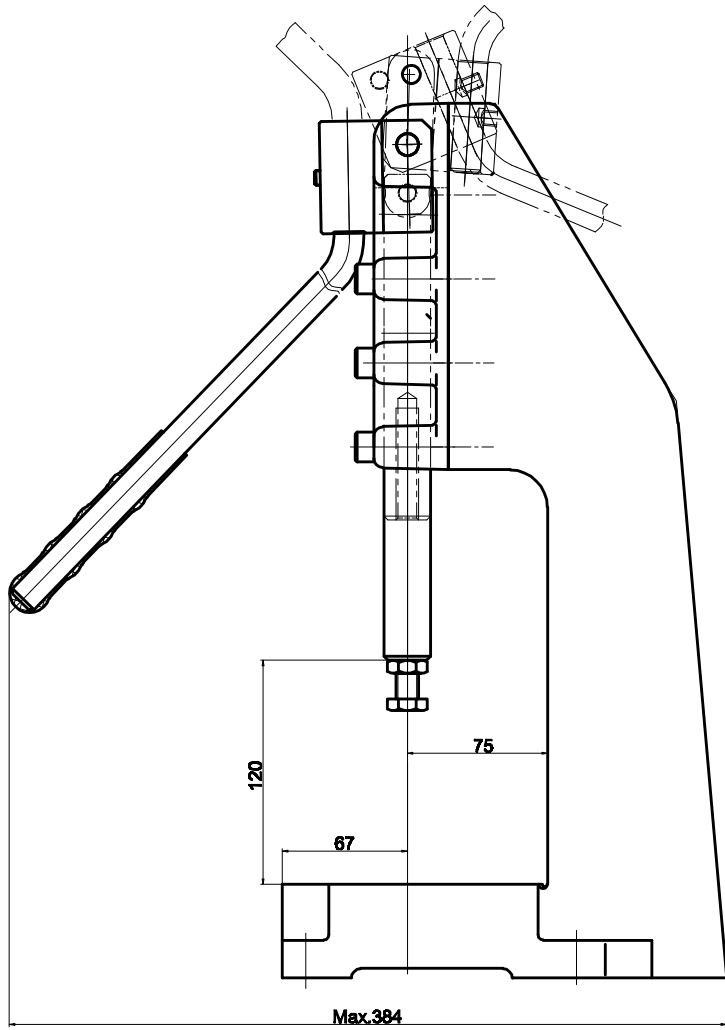

PART NUMBER: CH-32500PR

HANDLE OPENS 185°
PLUNGER STROKE 75mm
SPINDLE SUPPLIED:CH-SA-127517