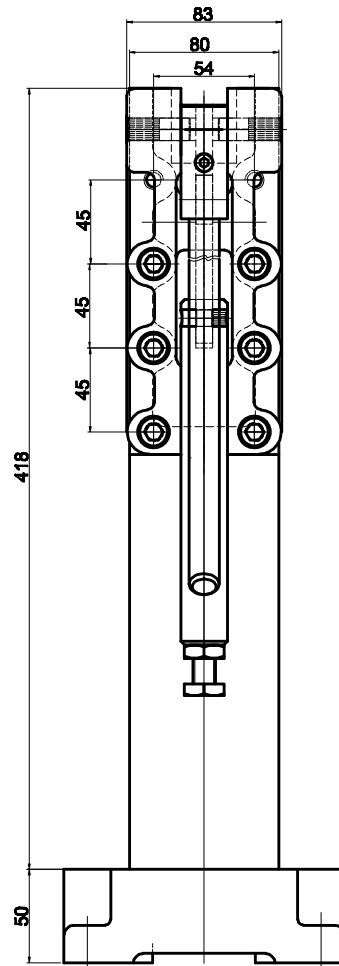

PART NUMBER: CH-32500PR

HANDLE OPENS 185°
PLUNGER STROKE 75mm
SPINDLE SUPPLIED:CH-SA-127517