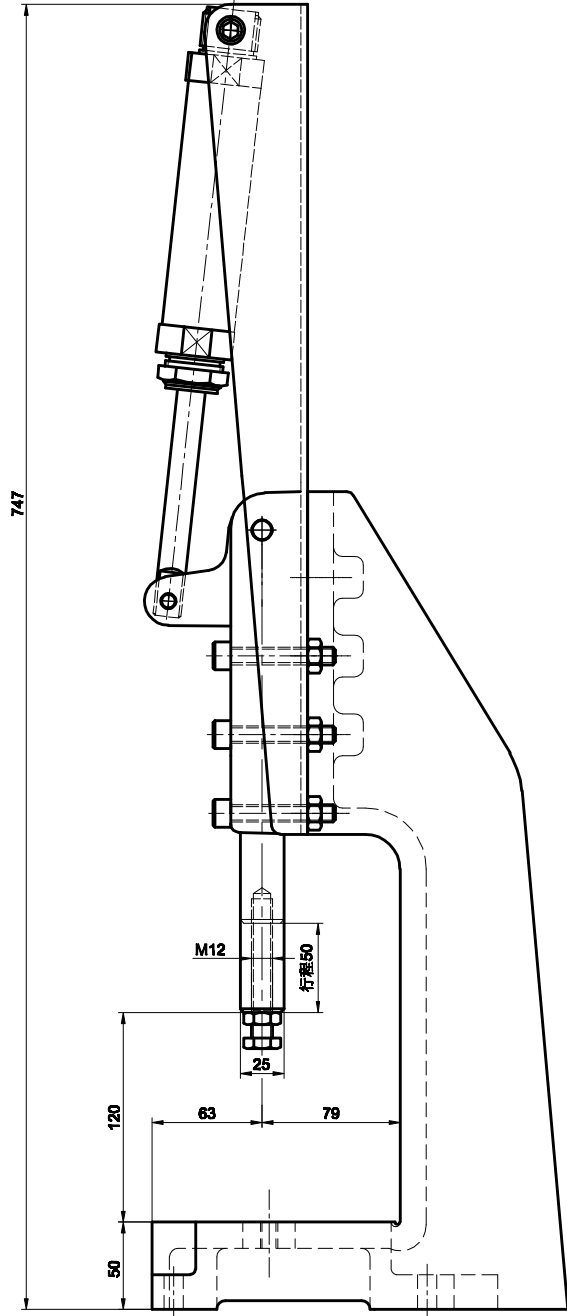

PART NUMBER: CH-32500PR-A

PLUNGER STROKE: 50mm