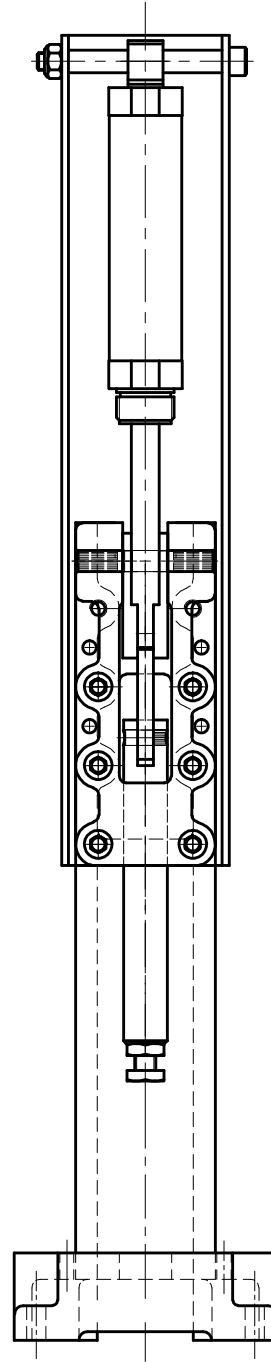

PART NUMBER: CH-32500PR-A

PLUNGER STROKE: 50mm