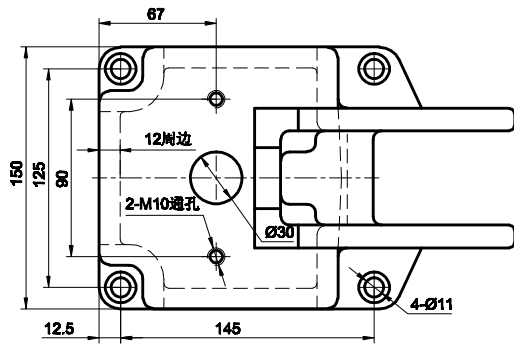

PART NUMBER: CH-32500PR-A

PLUNGER STROKE: 50mm