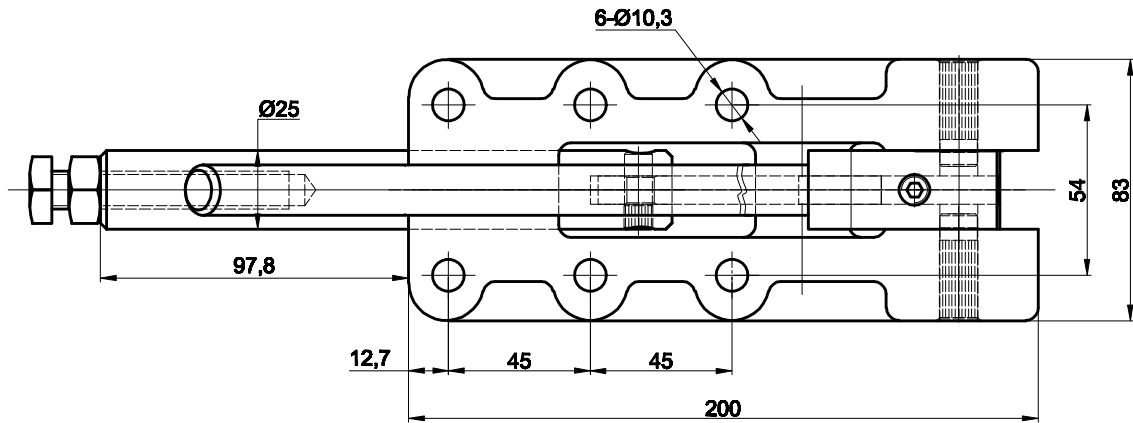

PART NUMBER: CH-32500HL

HANDLE OPENS 185°  
PLUNGER STROKE 75mm  
SPINDLE SUPPLIED:CH-SA-127517