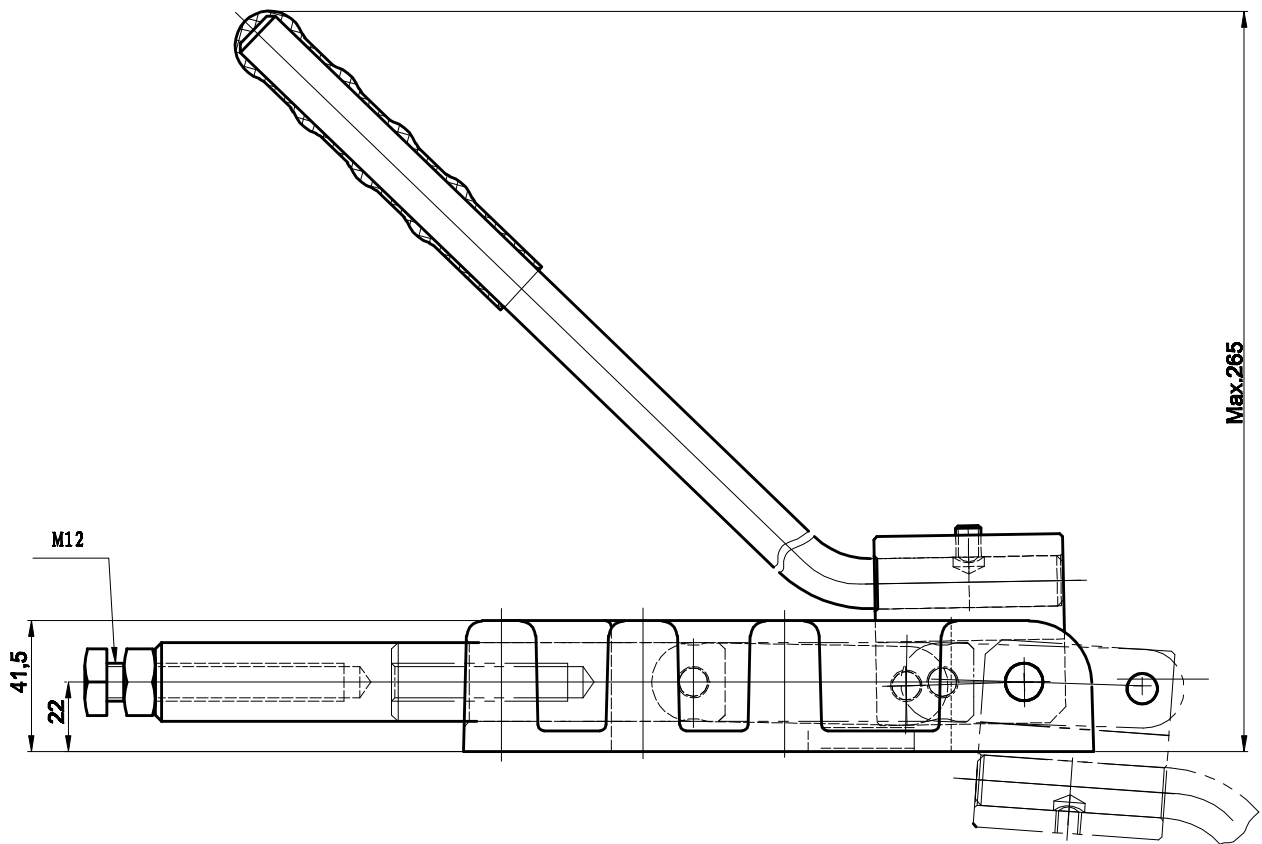

PART NUMBER: CH-32500HL

HANDLE OPENS 185°  
PLUNGER STROKE 75mm  
SPINDLE SUPPLIED:CH-SA-127517