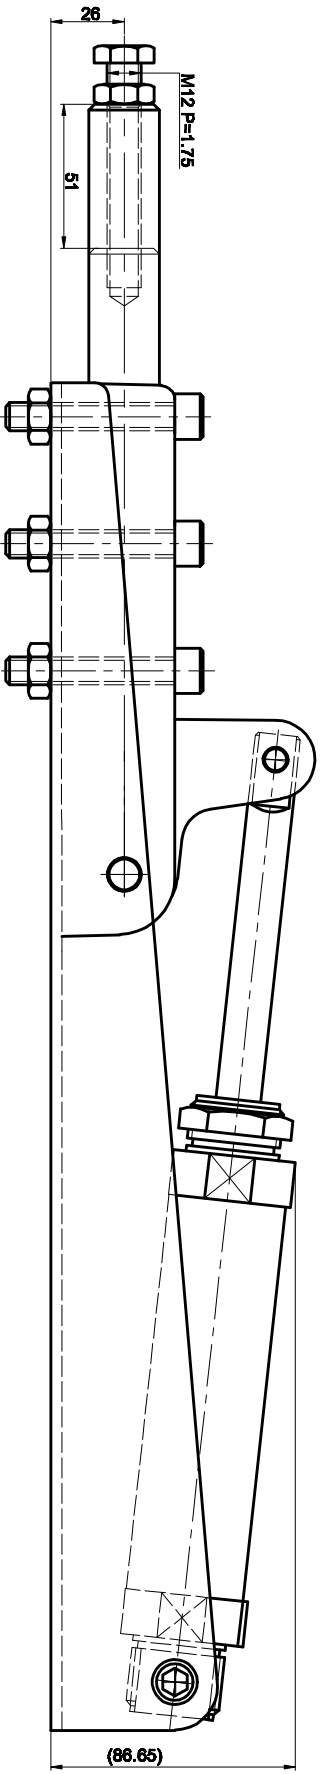

PART NUMBER: CH-32500HL-A

PLUNGER STROKE: 51mm