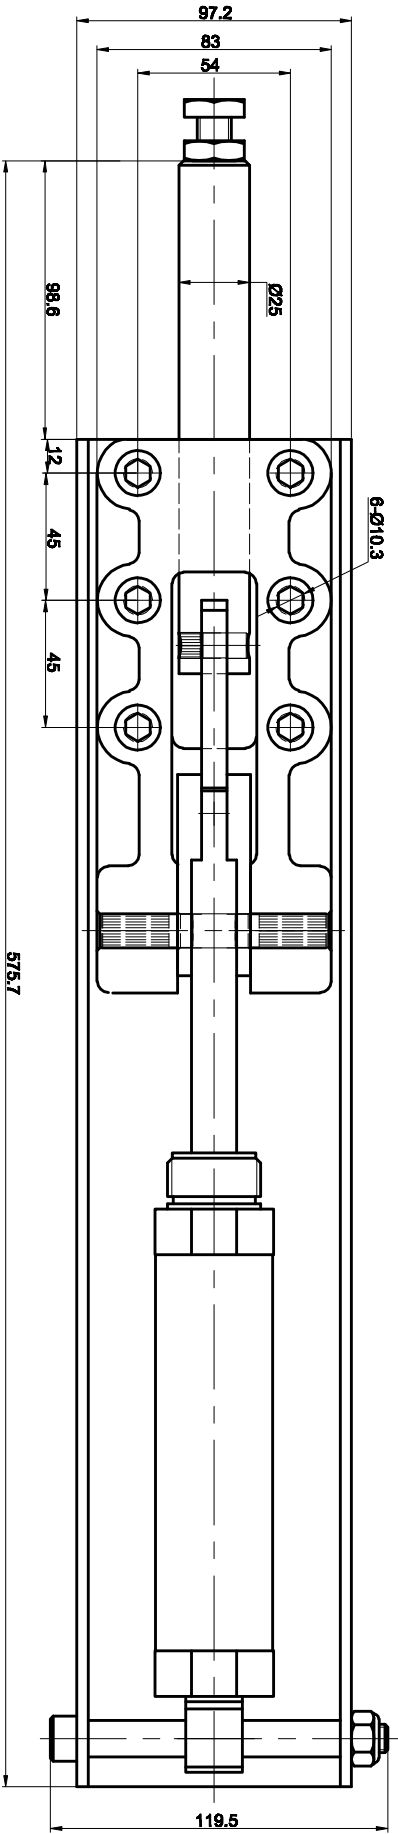

PART NUMBER: CH-32500HL-A

PLUNGER STROKE: 51mm