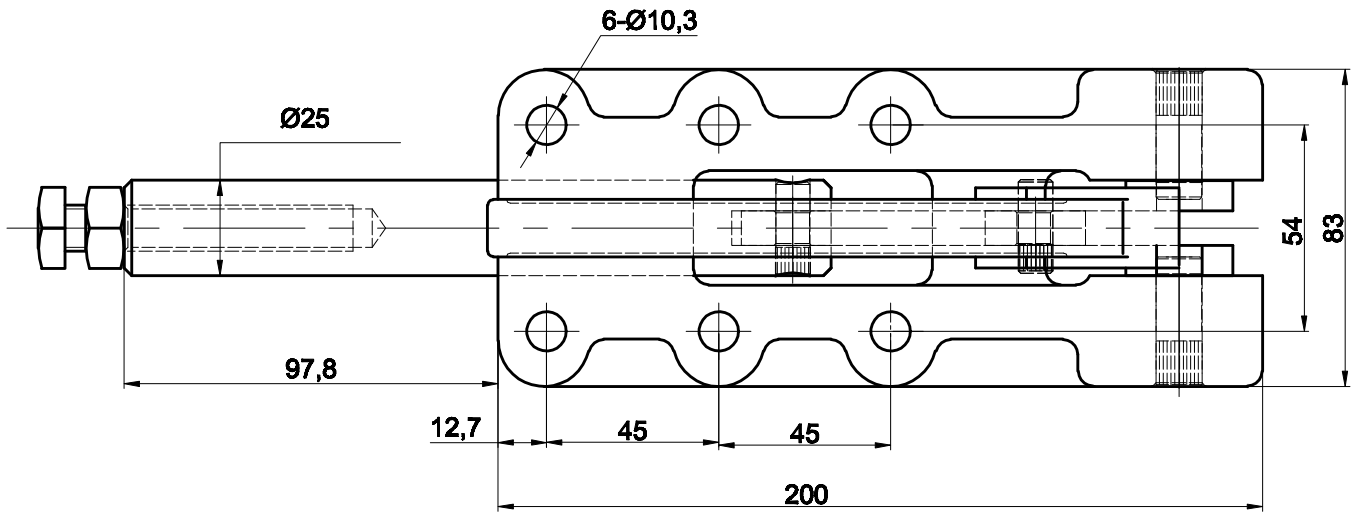

PART NUMBER: CH-32500

HANDLE OPENS 185°
PLUNGER STROKE 75mm
SPINDLE SUPPLIED:CH-SA-127517