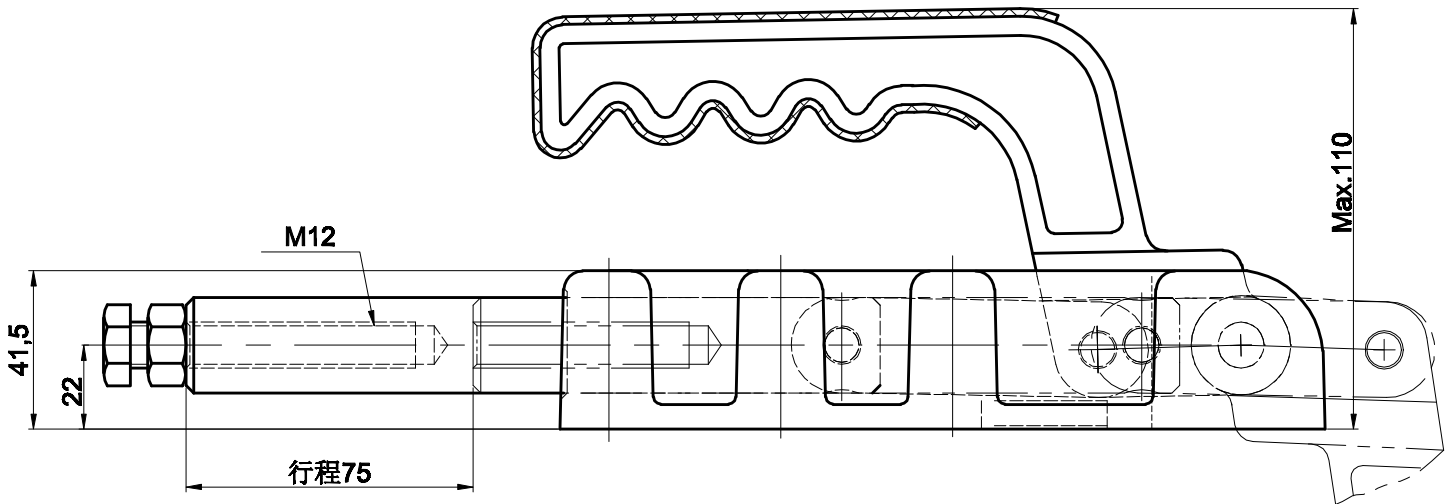

PART NUMBER: CH-32500

HANDLE OPENS 185°
PLUNGER STROKE 75mm
SPINDLE SUPPLIED:CH-SA-127517