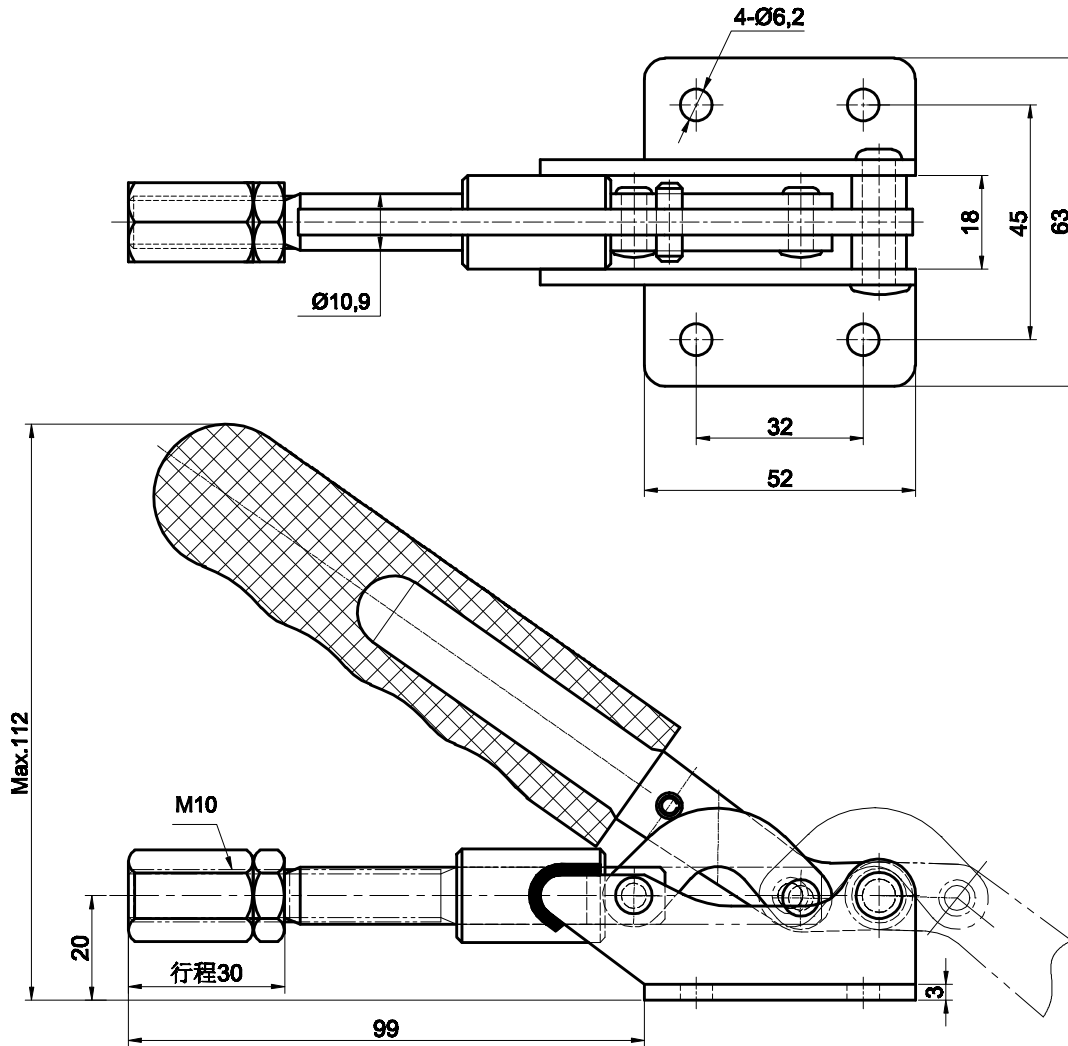

PART NUMBER: CH-31501

HANDLE OPENS 190°

PLUNGER STROKE 30mm