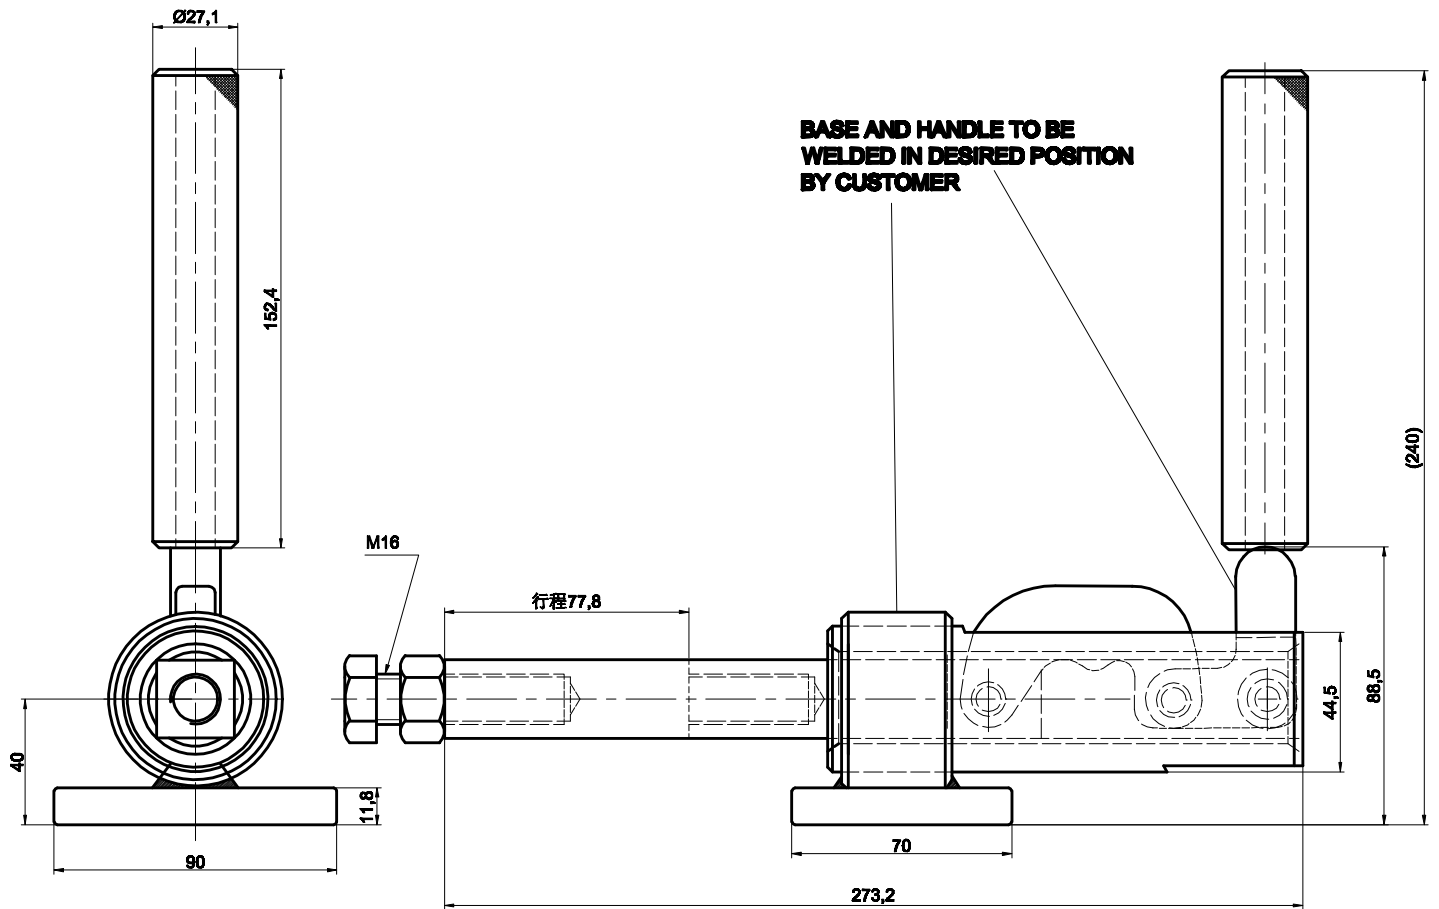

PART NUMBER: CH-30619M

PLUNGER STROKE 77.8mm

SPINDLE SUPPLIED:CH-SA-165020