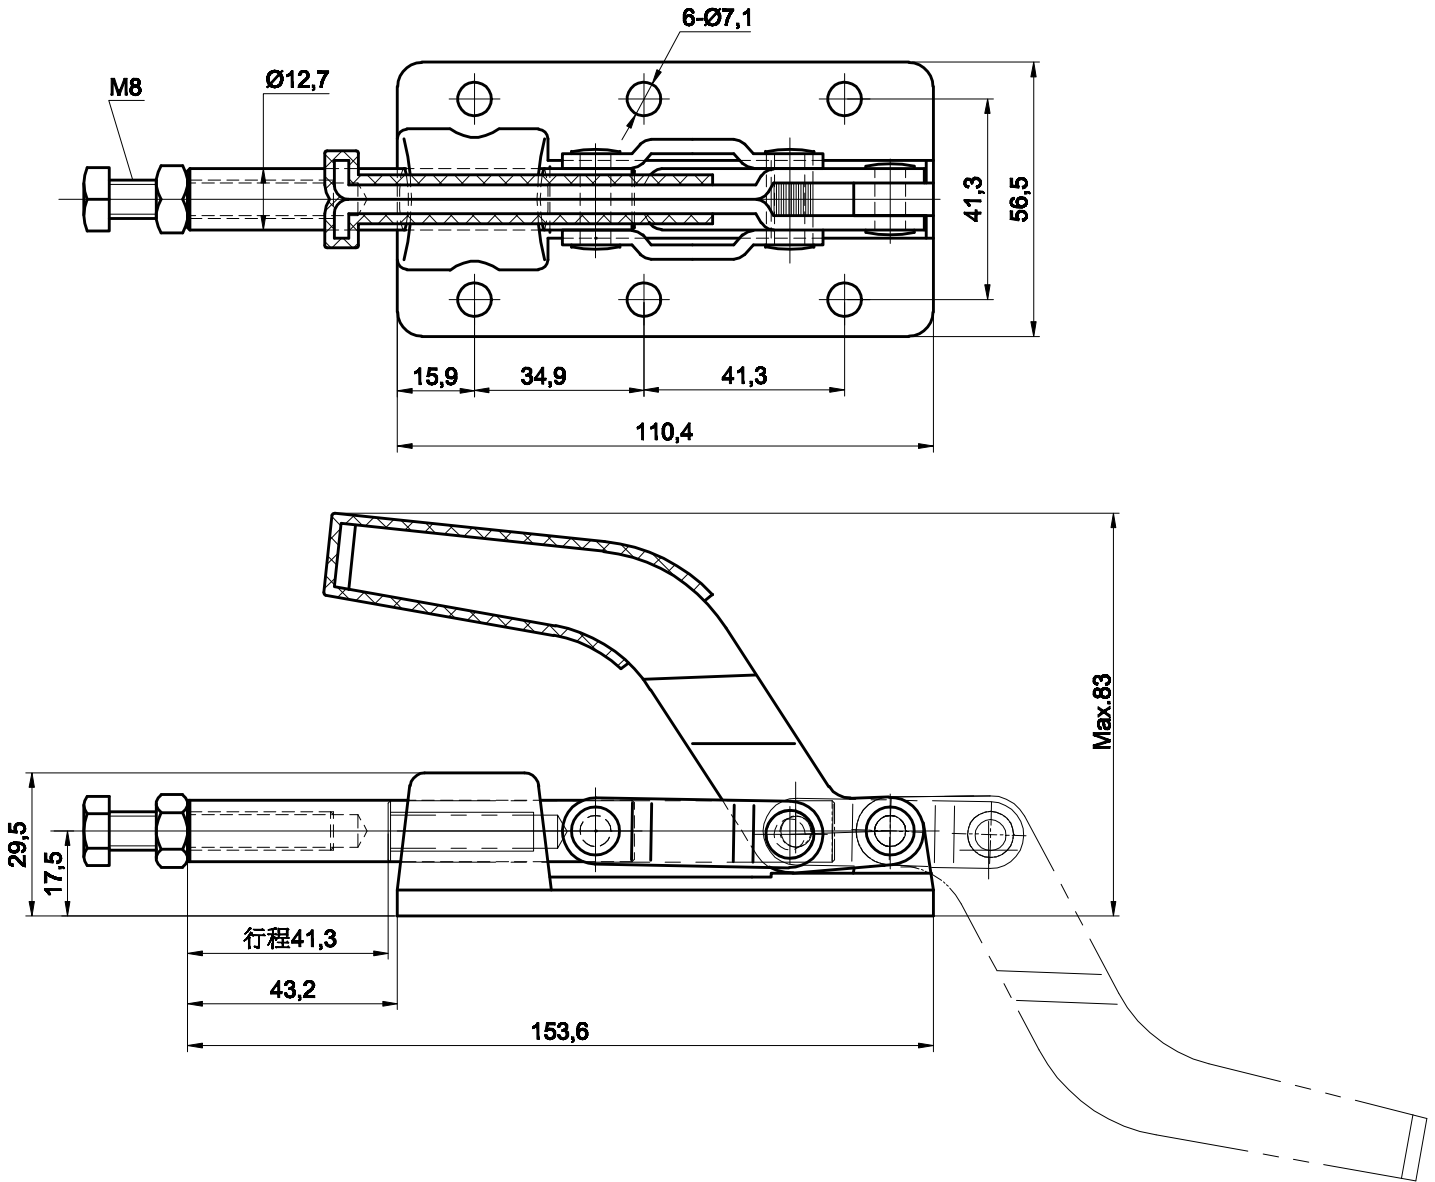

PART NUMBER: CH-30607M

HANDLE OPENS 180°  
PLUNGER STROKE 41.3mm  
SPINDLE SUPPLIED:CH-SA-085012