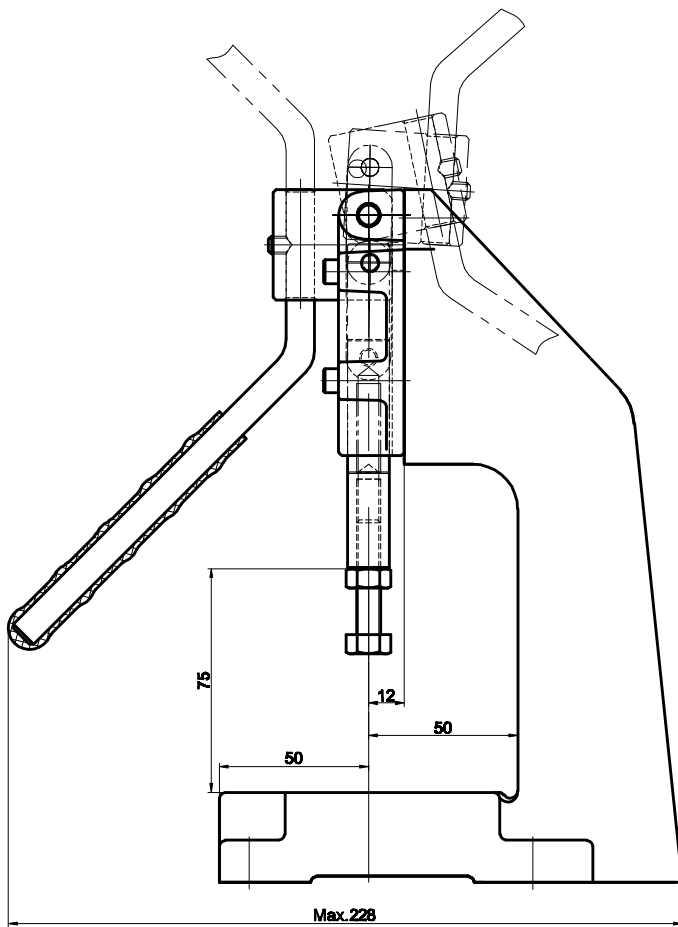

PART NUMBER: CH-30600PR

HANDLE OPENS 185°
PLUNGER STROKE 32mm
SPINDLE SUPPLIED:CH-SA-086512