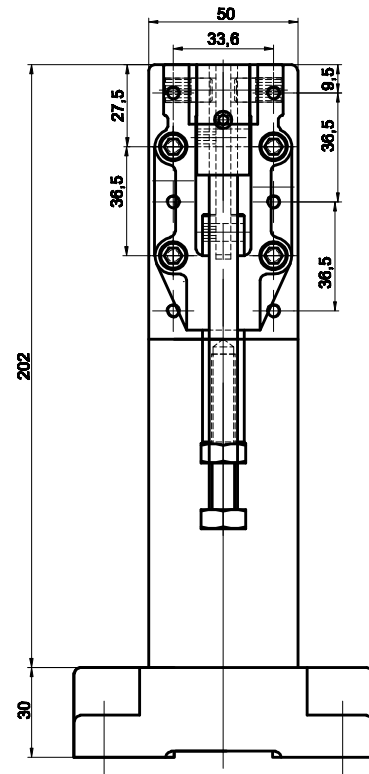

PART NUMBER: CH-30600PR

HANDLE OPENS 185°
PLUNGER STROKE 32mm
SPINDLE SUPPLIED:CH-SA-086512