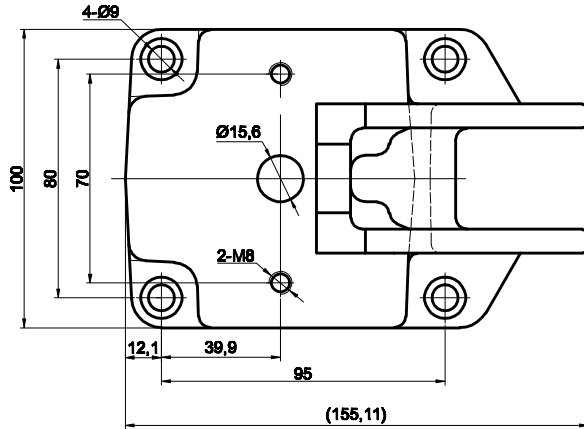

PART NUMBER: CH-30600PR

HANDLE OPENS 185°
PLUNGER STROKE 32mm
SPINDLE SUPPLIED:CH-SA-086512