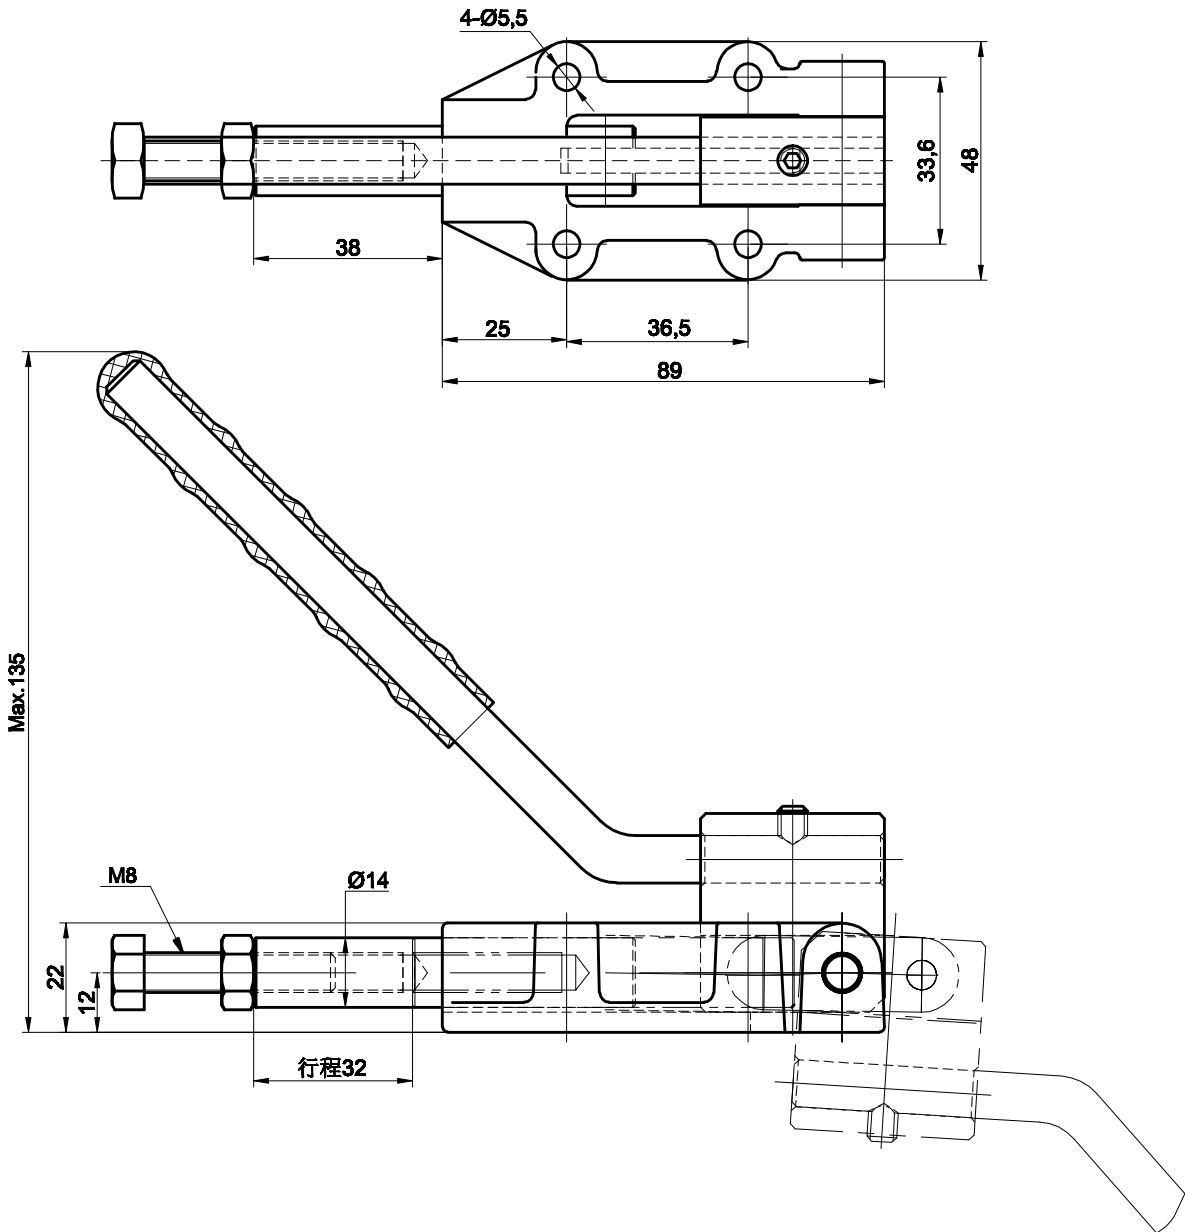

PART NUMBER: CH-30600HL

HANDLE OPENS 185°
PLUNGER STROKE 32mm
SPINDLE SUPPLIED:CH-SA-086512