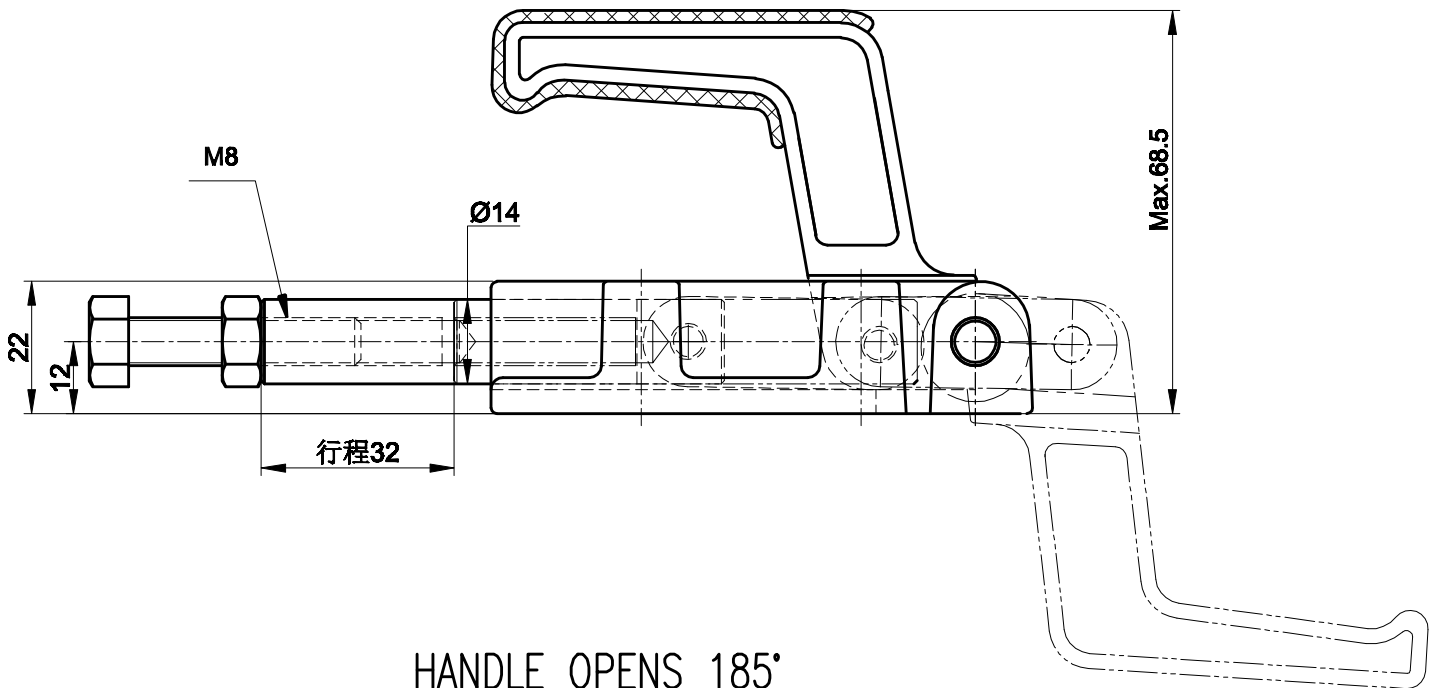

PART NUMBER: CH-30600

HANDLE OPENS 185°
PLUNGER STROKE 32mm
SPINDLE SUPPLIED:CH-SA-086512