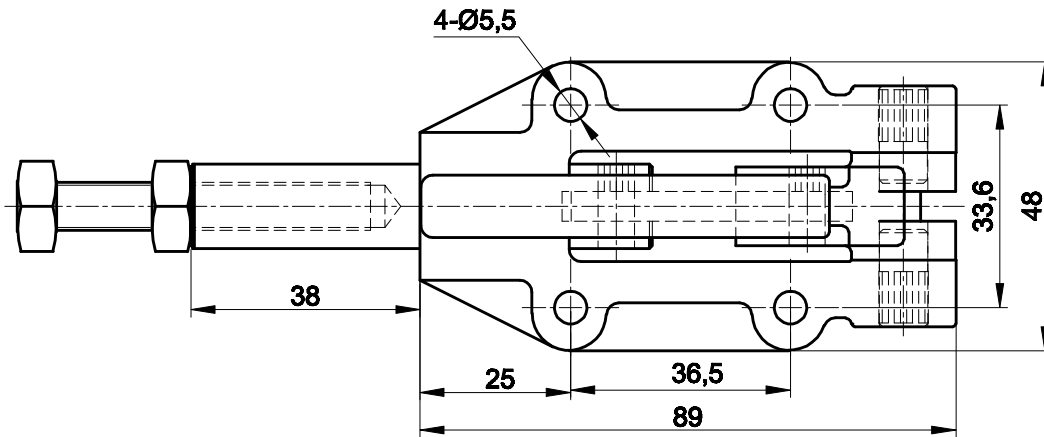

PART NUMBER: CH-30600

HANDLE OPENS 185°
PLUNGER STROKE 32mm
SPINDLE SUPPLIED:CH-SA-086512