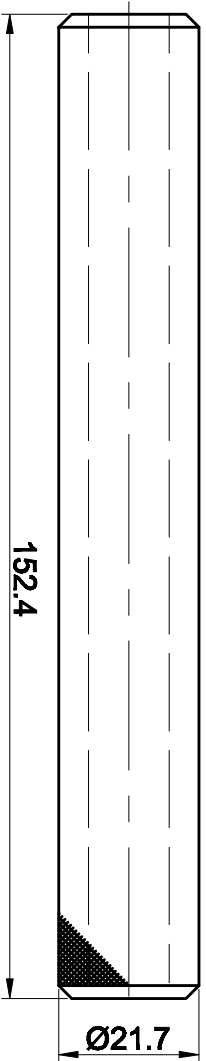

PART NUMBER: CH-30511M

HANDLE OPENS 105°
PLUNGER STROKE 49mm
SPINDLES SUPPLIED:CH-SA-125017