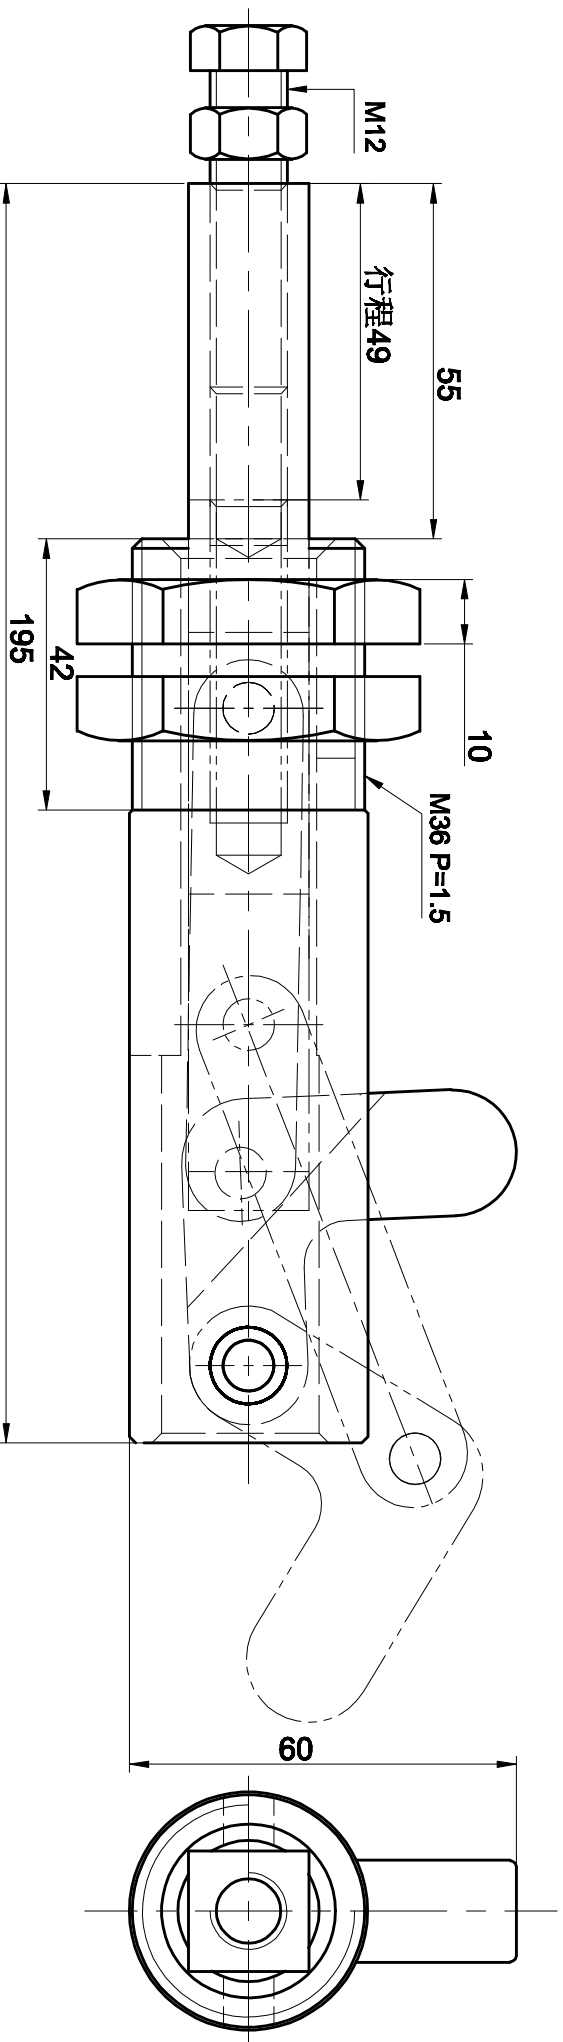

PART NUMBER: CH-30511M

HANDLE OPENS 105°
PLUNGER STROKE 49mm
SPINDLES SUPPLIED:CH-SA-125017