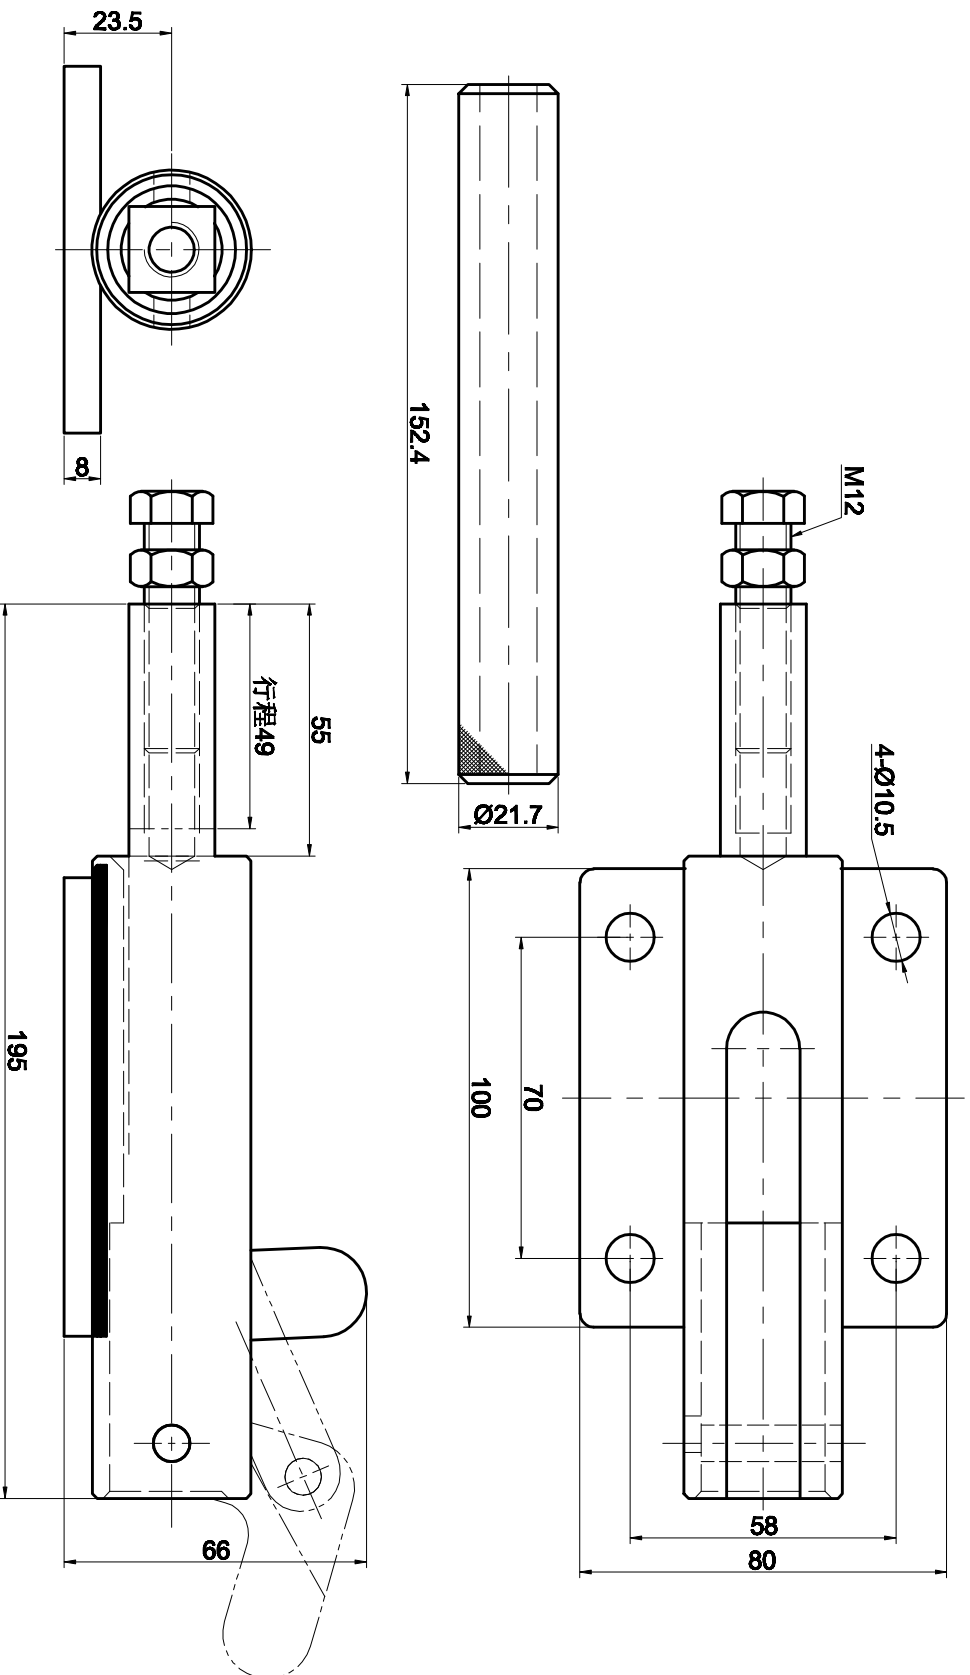

PART NUMBER: CH-30510M

HANDLE OPENS 105°
PLUNGER STROKE 49mm
SPINDLES SUPPLIED:CH-SA-125017