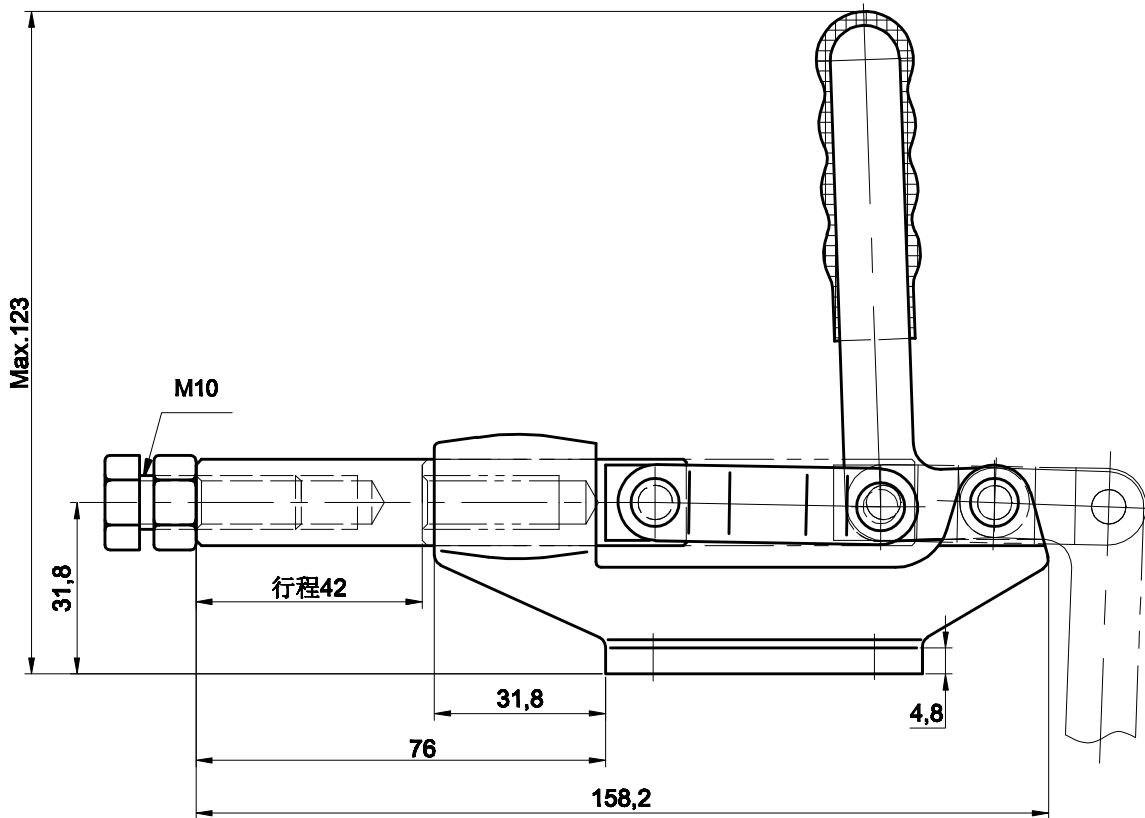

PART NUMBER: CH-305-EM

HANDLE OPENS 180°  
PLUNGER STROKE 42mm  
SPINDLE SUPPLIED:CH-SA-105015