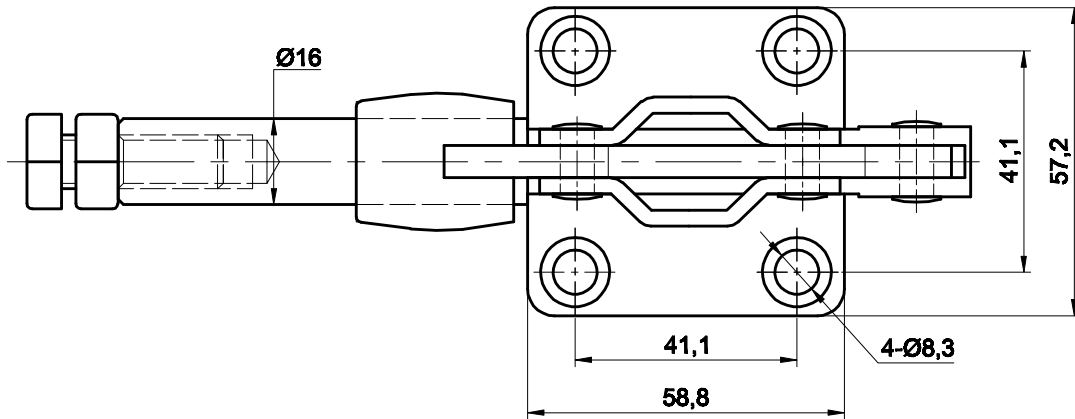

PART NUMBER: CH-305-EM

HANDLE OPENS 180°  
PLUNGER STROKE 42mm  
SPINDLE SUPPLIED:CH-SA-105015