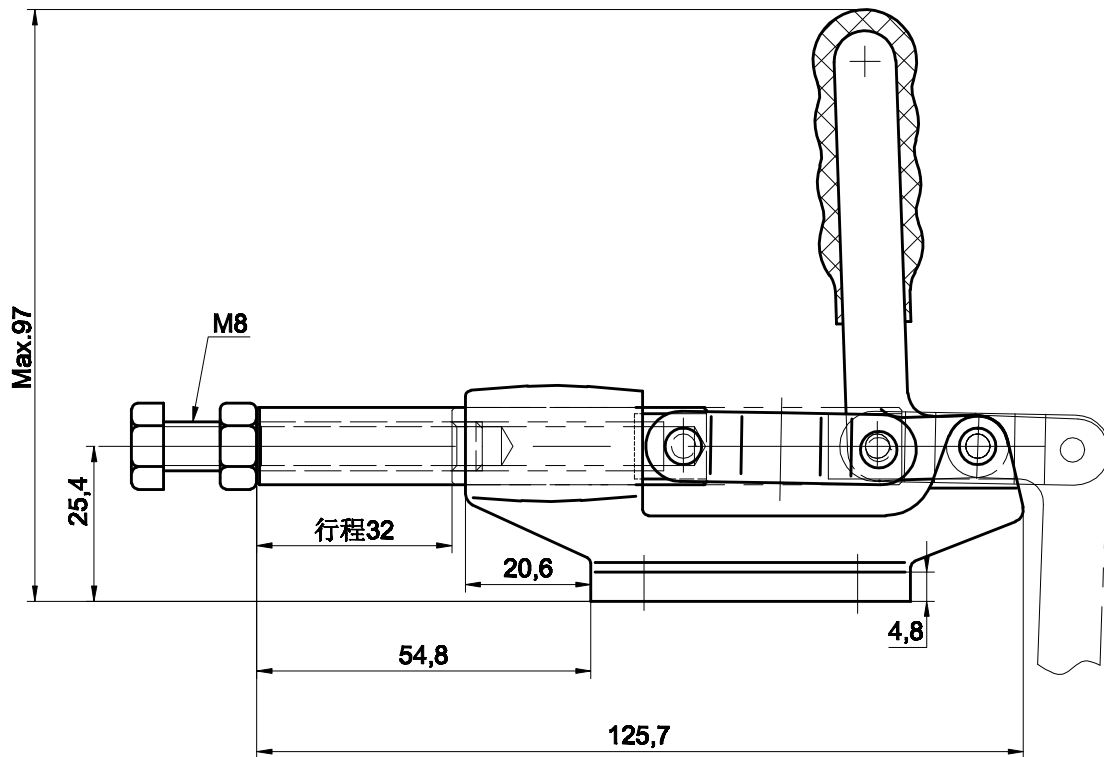

PART NUMBER: CH-305-CM

HANDLE OPENS 180°
PLUNGER STROKE 32mm
SPINDLE SUPPLIED:CH-SA-085012