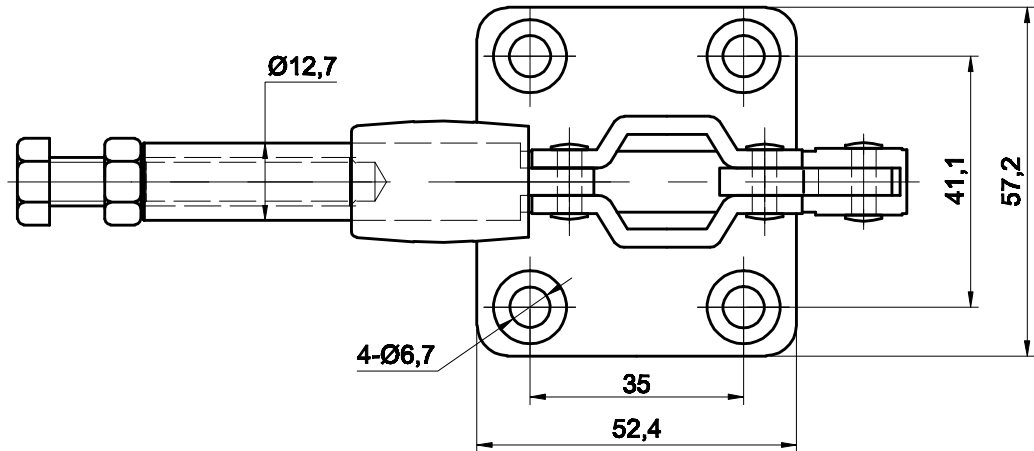

PART NUMBER: CH-305-CM

HANDLE OPENS 180°
PLUNGER STROKE 32mm
SPINDLE SUPPLIED:CH-SA-085012