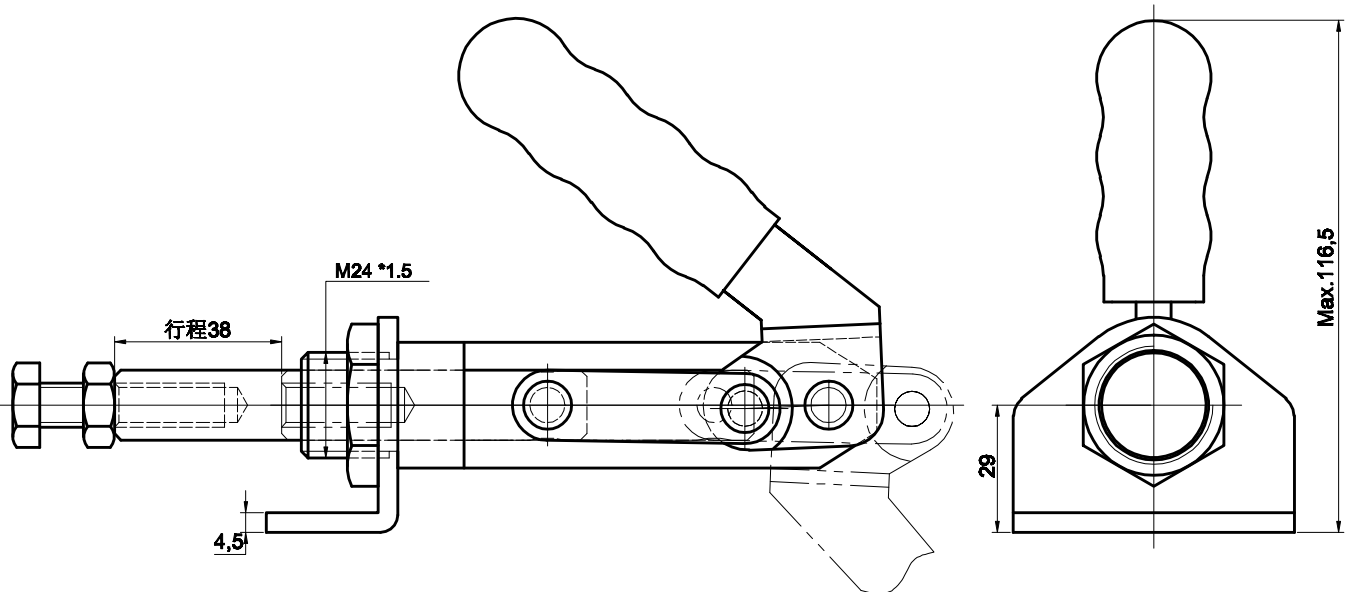

PART NUMBER: CH-30450

HANDLE OPENS 185°
PLUNGER STROKE 38mm
SPINDLE SUPPLIED:CH-SA-103015