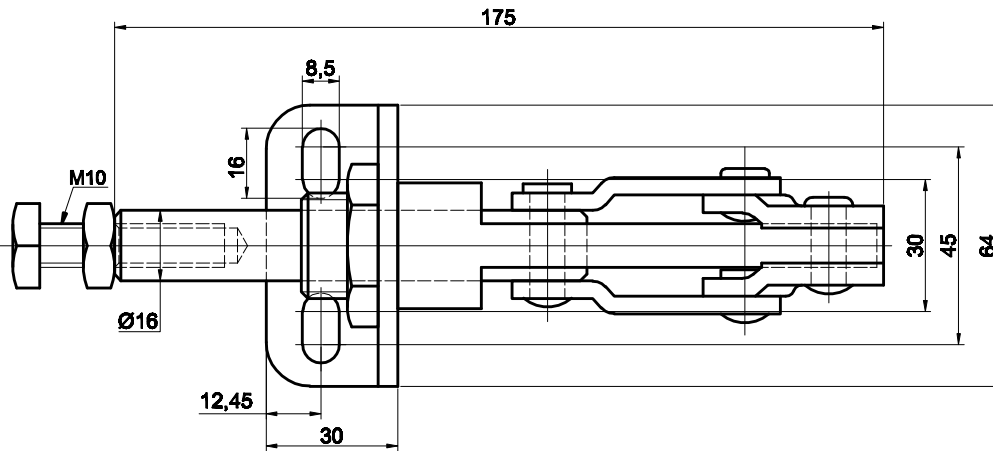

PART NUMBER: CH-30450

HANDLE OPENS 185°
PLUNGER STROKE 38mm
SPINDLE SUPPLIED:CH-SA-103015