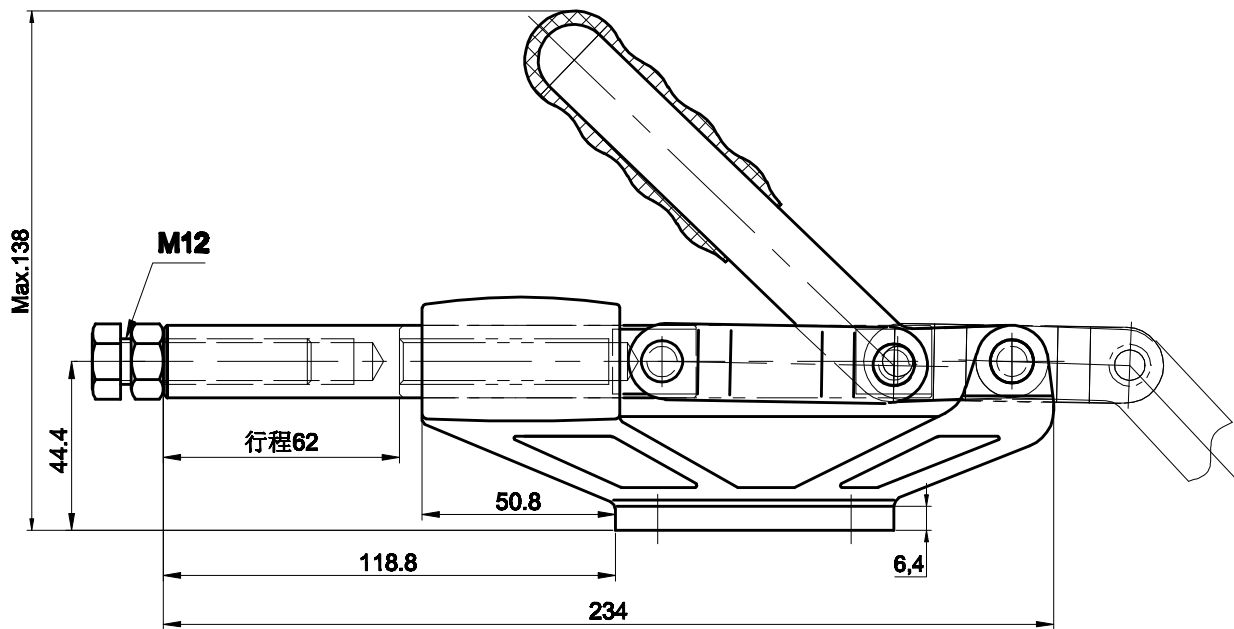

PART NUMBER: CH-304-HM

HANDLE OPENS 180°
PLUNGER STROKE 62mm
SPINDLE SUPPLIED:CH-SA-125017