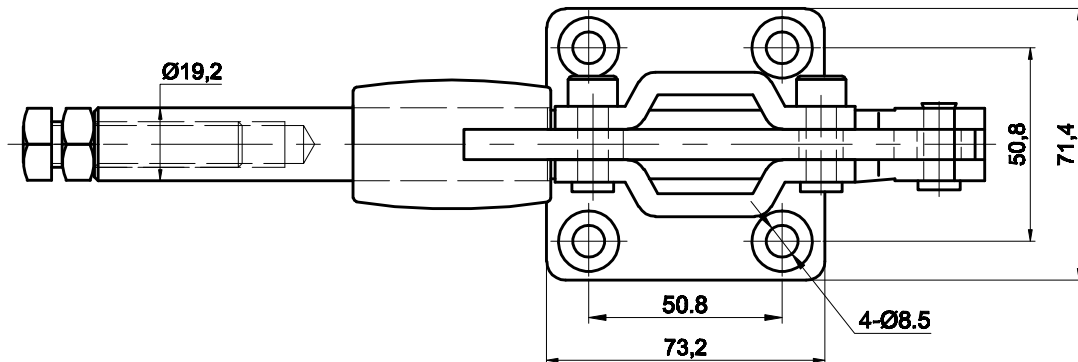

PART NUMBER: CH-304-HM

HANDLE OPENS 180°
PLUNGER STROKE 62mm
SPINDLE SUPPLIED:CH-SA-125017