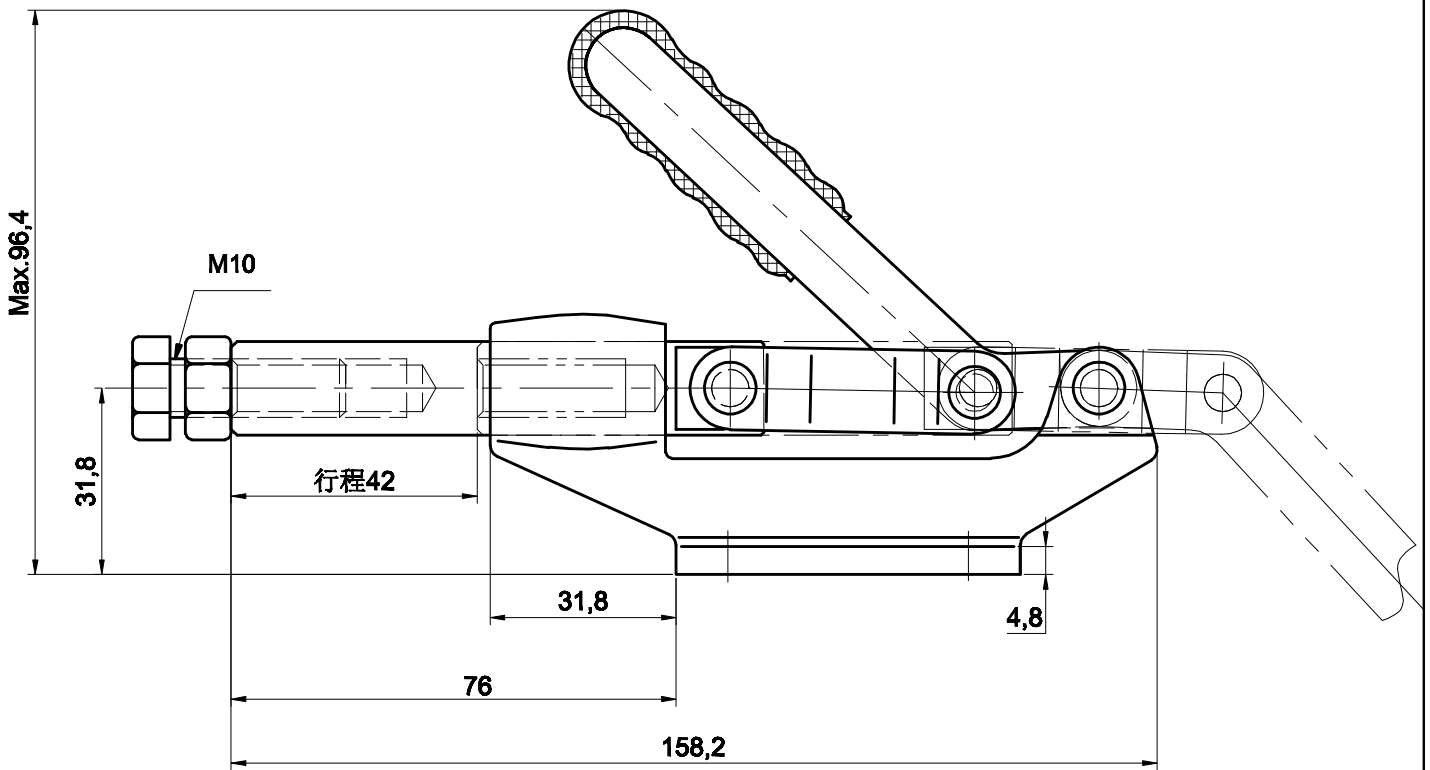

PART NUMBER: CH-304-EM

HANDLE OPENS 180°
PLUNGER STROKE 42mm
SPINDLE SUPPLIED: CH-SA-105015