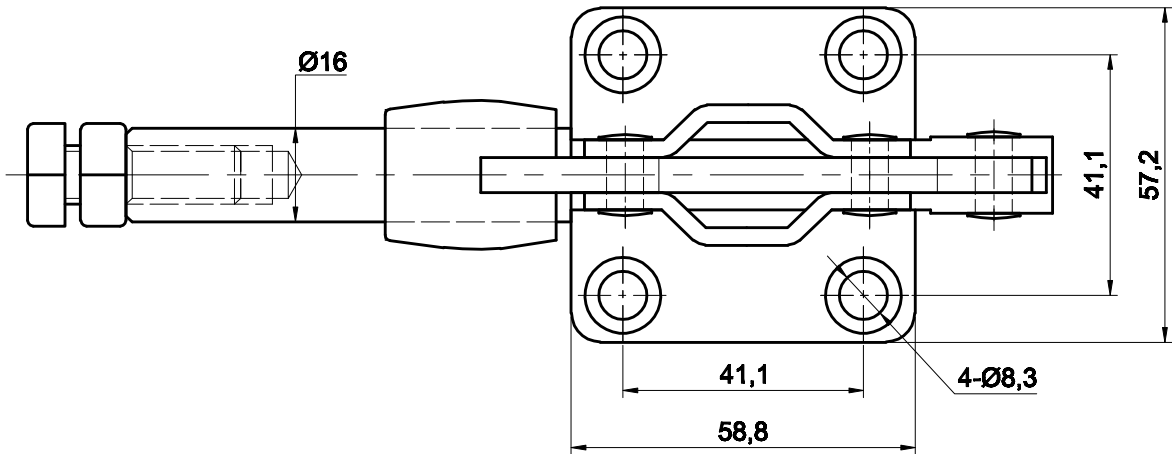

PART NUMBER: CH-304-EM

HANDLE OPENS 180°
PLUNGER STROKE 42mm
SPINDLE SUPPLIED: CH-SA-105015