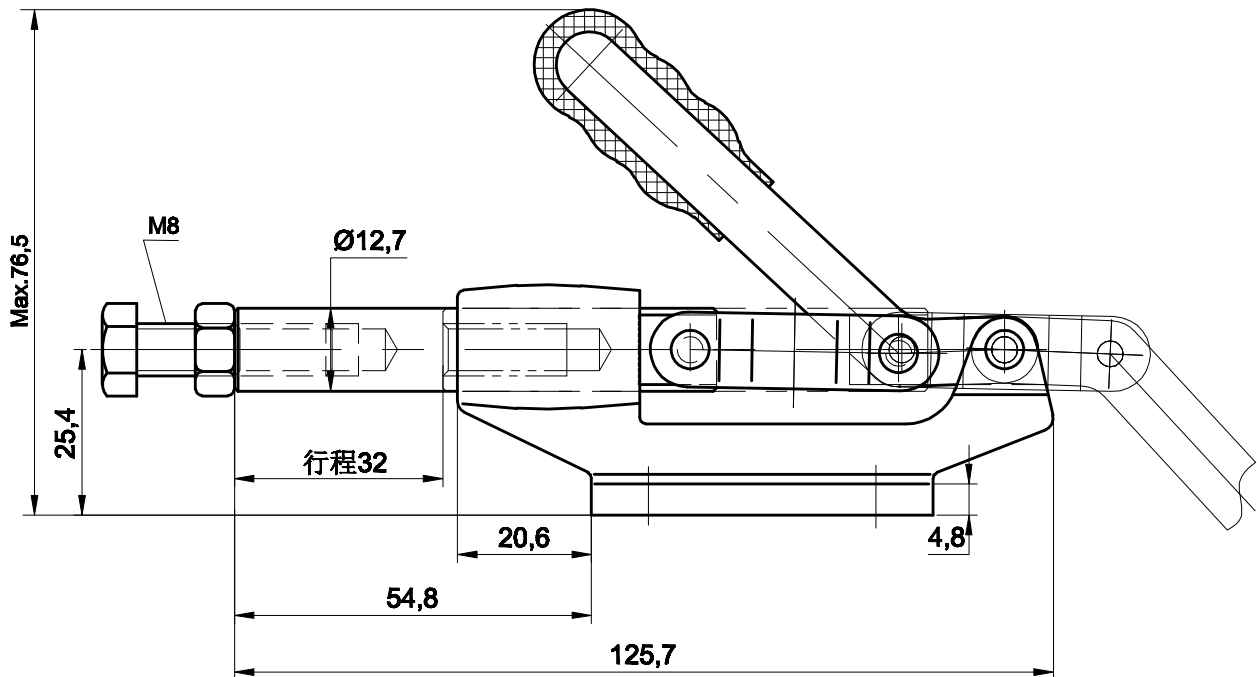

PART NUMBER: CH-304-CM

PLUNGER STROKE 32mm

SPINDLE SUPPLIED:CH-SA-085012