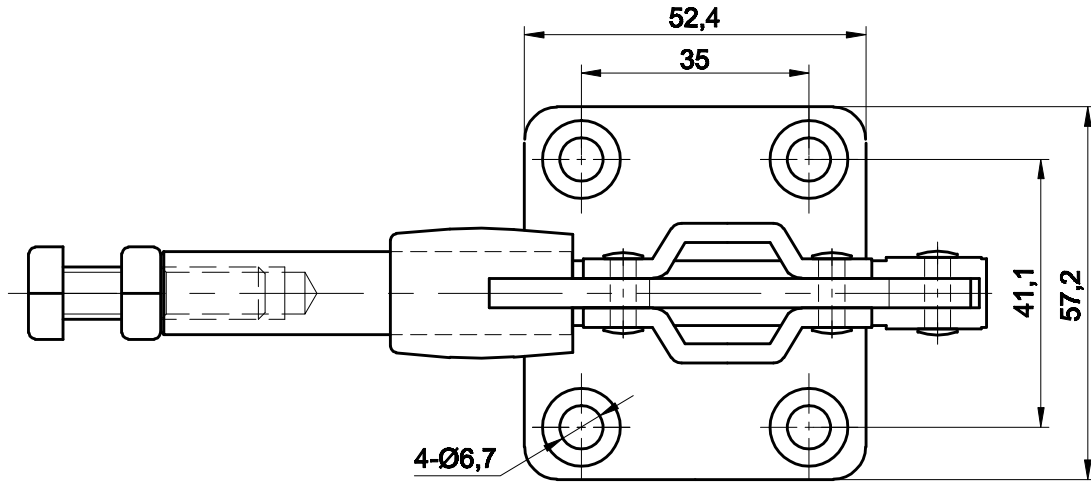

PART NUMBER: CH-304-CM

PLUNGER STROKE 32mm

SPINDLE SUPPLIED:CH-SA-085012