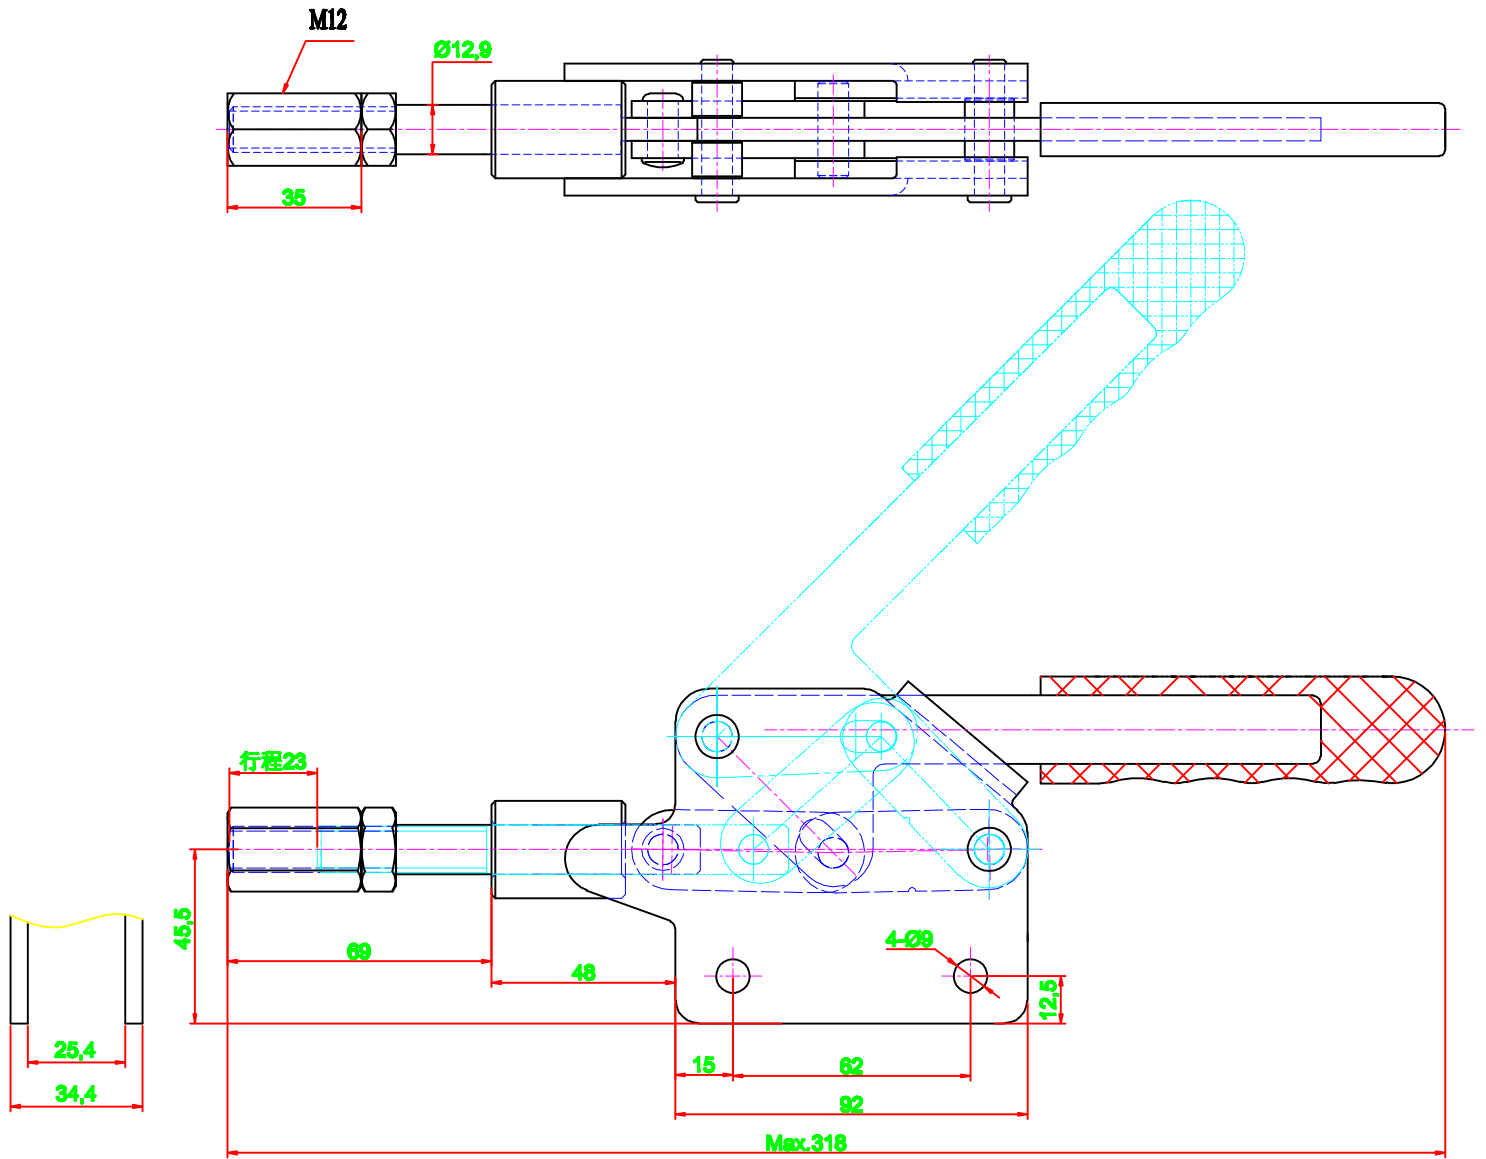

PART NUMBER: CH-30292M

HANDLE OPENS 45°  
PLUNGER STROKE 23mm