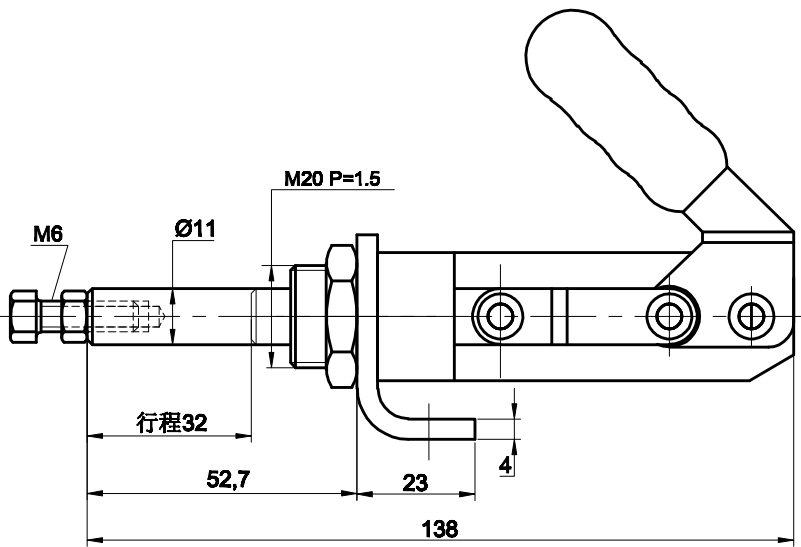

PART NUMBER: CH-30250

HANDLE OPENS 190°  
PLUNGER STROKE 32mm  
SPINDLE SUPPLIED:CH-SA-062010