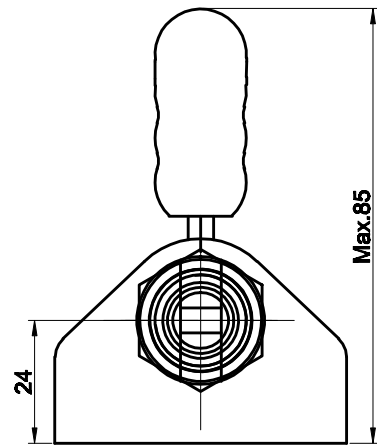

PART NUMBER: CH-30250

HANDLE OPENS 190°  
PLUNGER STROKE 32mm  
SPINDLE SUPPLIED:CH-SA-062010