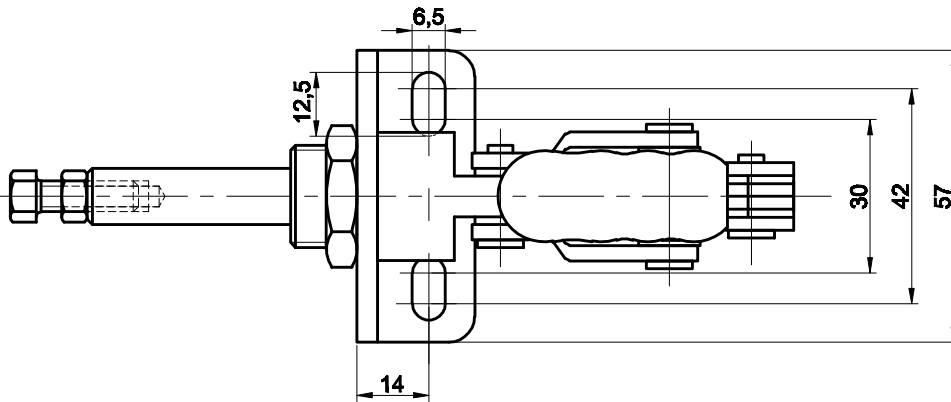

PART NUMBER: CH-30250

HANDLE OPENS 190°  
PLUNGER STROKE 32mm  
SPINDLE SUPPLIED:CH-SA-062010