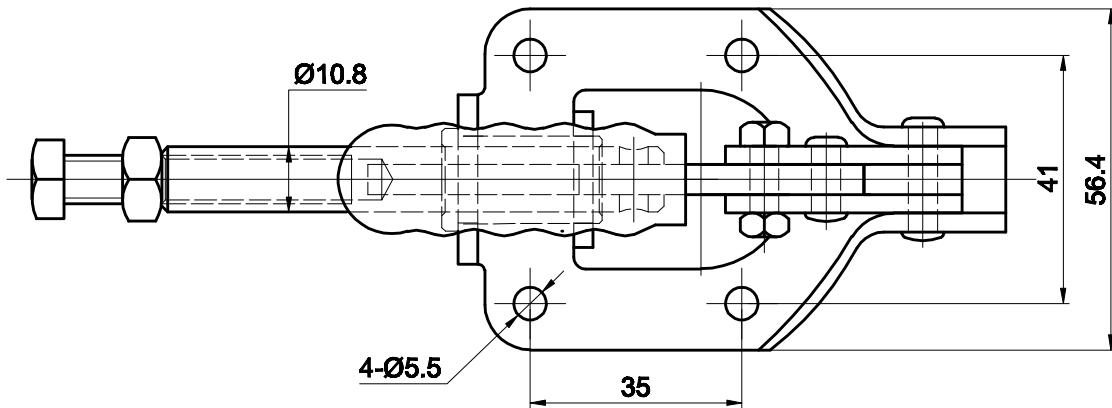

PART NUMBER: CH-302-FM

HANDLE OPENS 180°
PLUNGER STROKE 32mm
SPINDLE SUPPLIED:CH-SA-085012