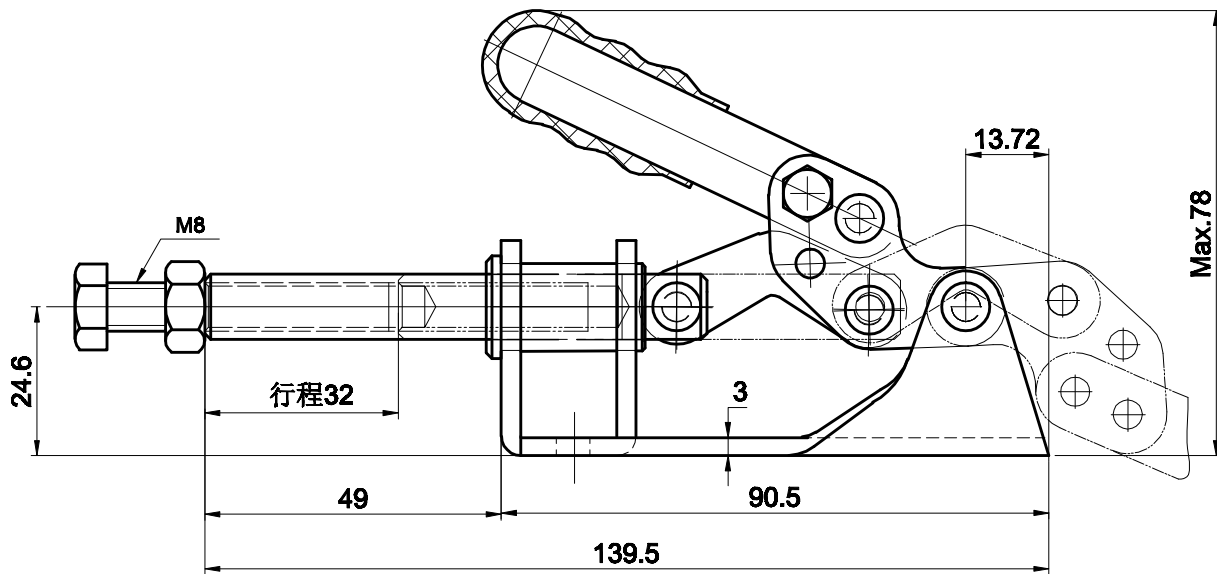

PART NUMBER: CH-302-FM

HANDLE OPENS 180°
PLUNGER STROKE 32mm
SPINDLE SUPPLIED:CH-SA-085012