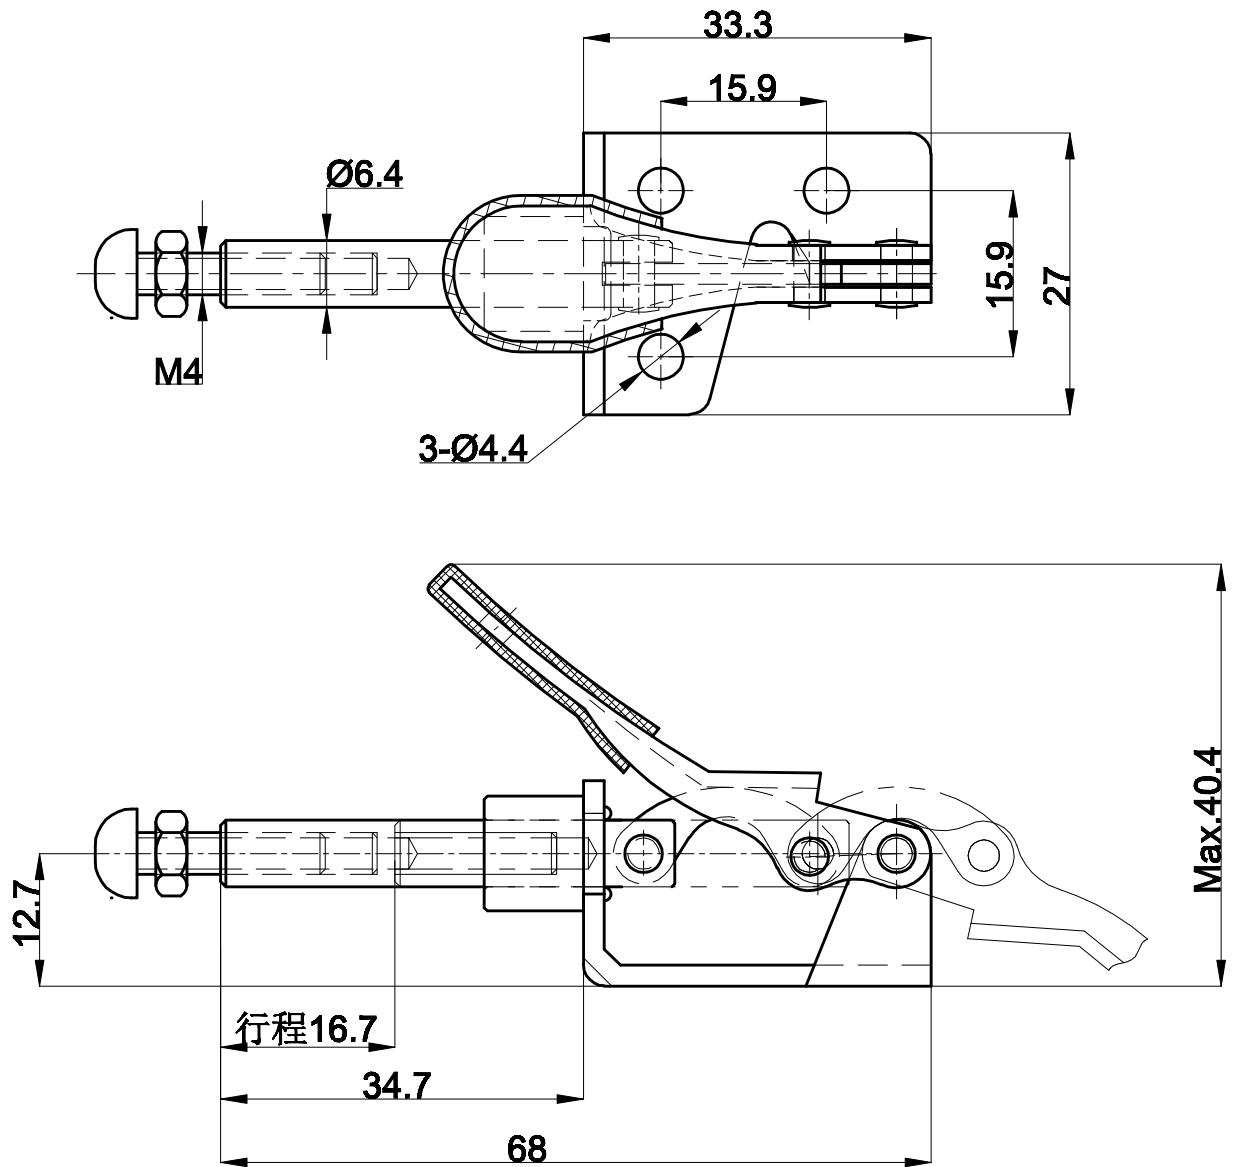

PART NUMBER: CH-301-AM

HANDLE OPENS 185°

PLUNGER STROKE 16.7mm

SPINDLE SUPPLIED: CH-SA-042007(NYLON)