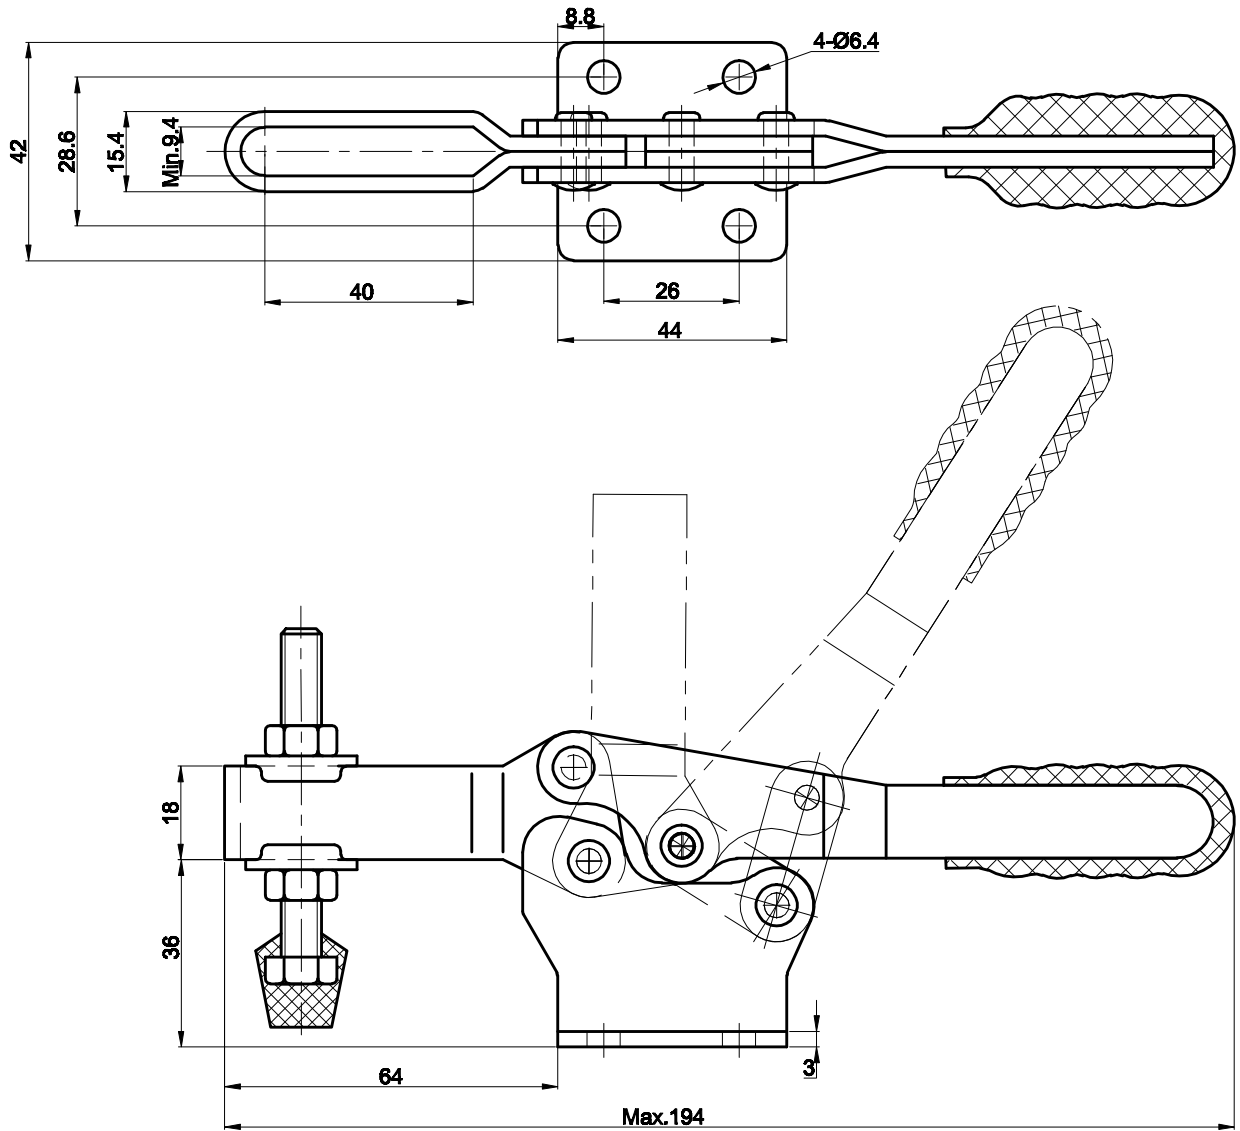

PART NUMBER: CH-2600

BAR OPENS:90°

HANDLE OPENS:58°

SPINDLE SUPPLIED:CH-FC-56300