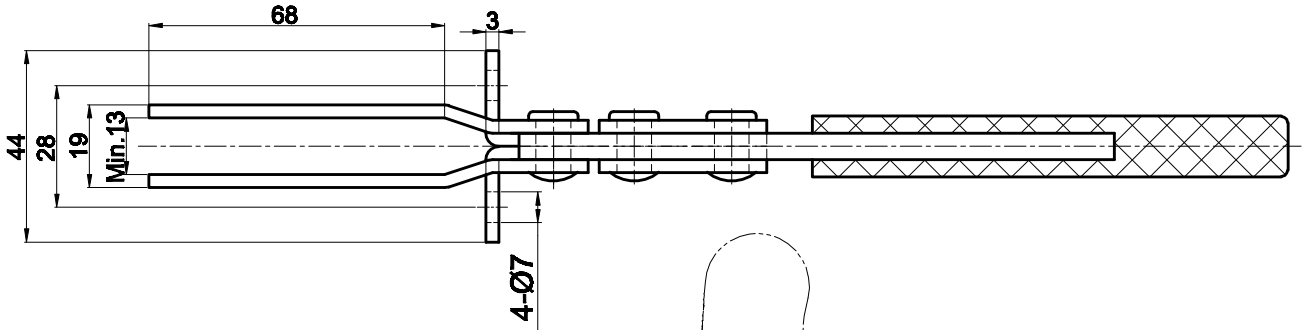

PART NUMBER: **CH-25383**

BAR OPENS:80°

HANDLE OPENS:80°

SPINDLE SUPPLIED:CH-SA-086512