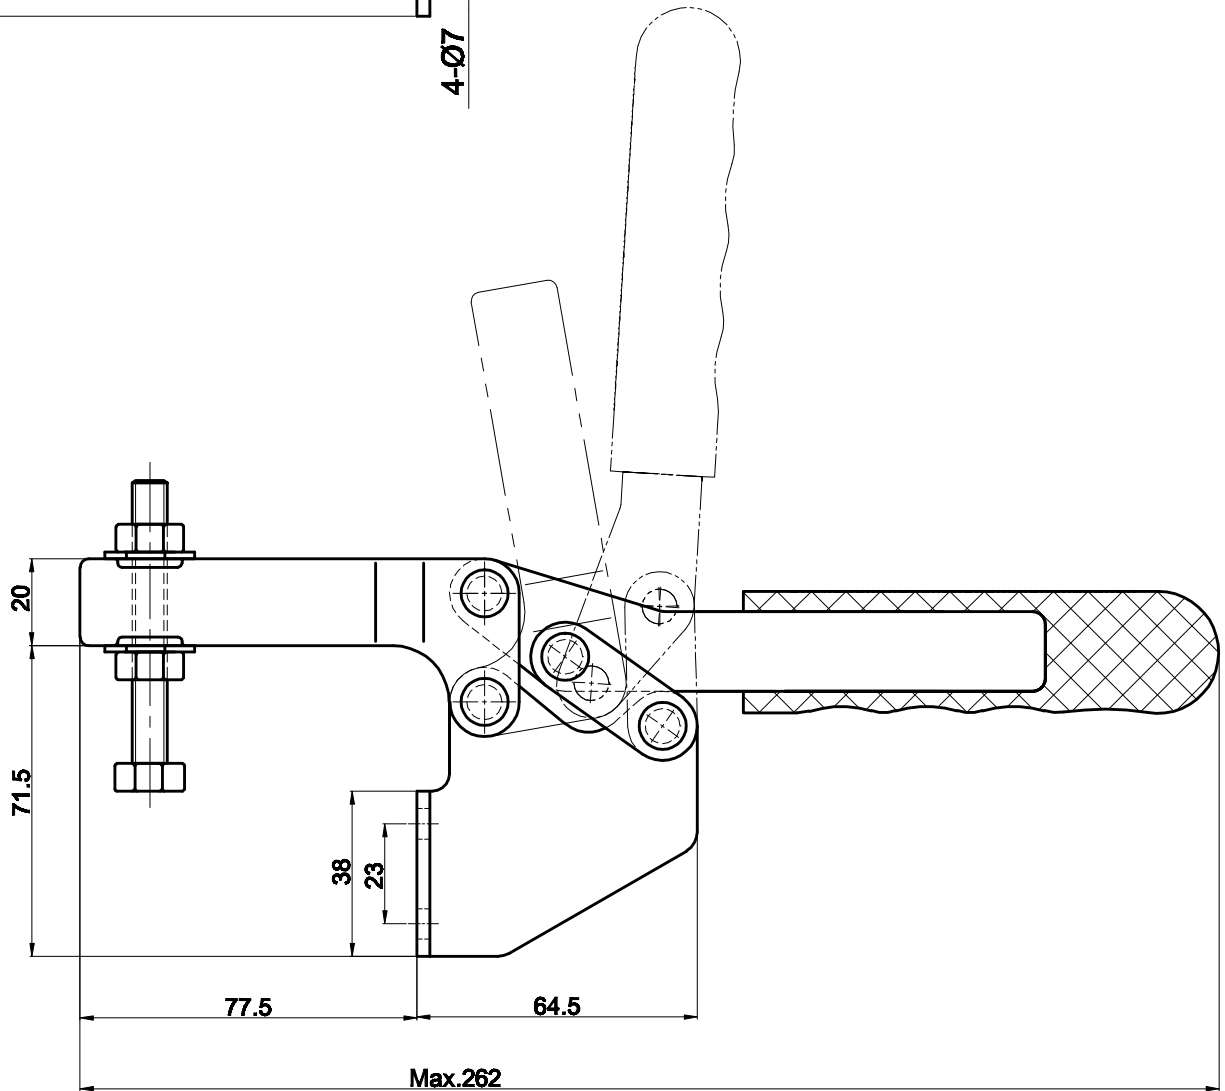

PART NUMBER: **CH-25383**

BAR OPENS:80°

HANDLE OPENS:80°

SPINDLE SUPPLIED:CH-SA-086512