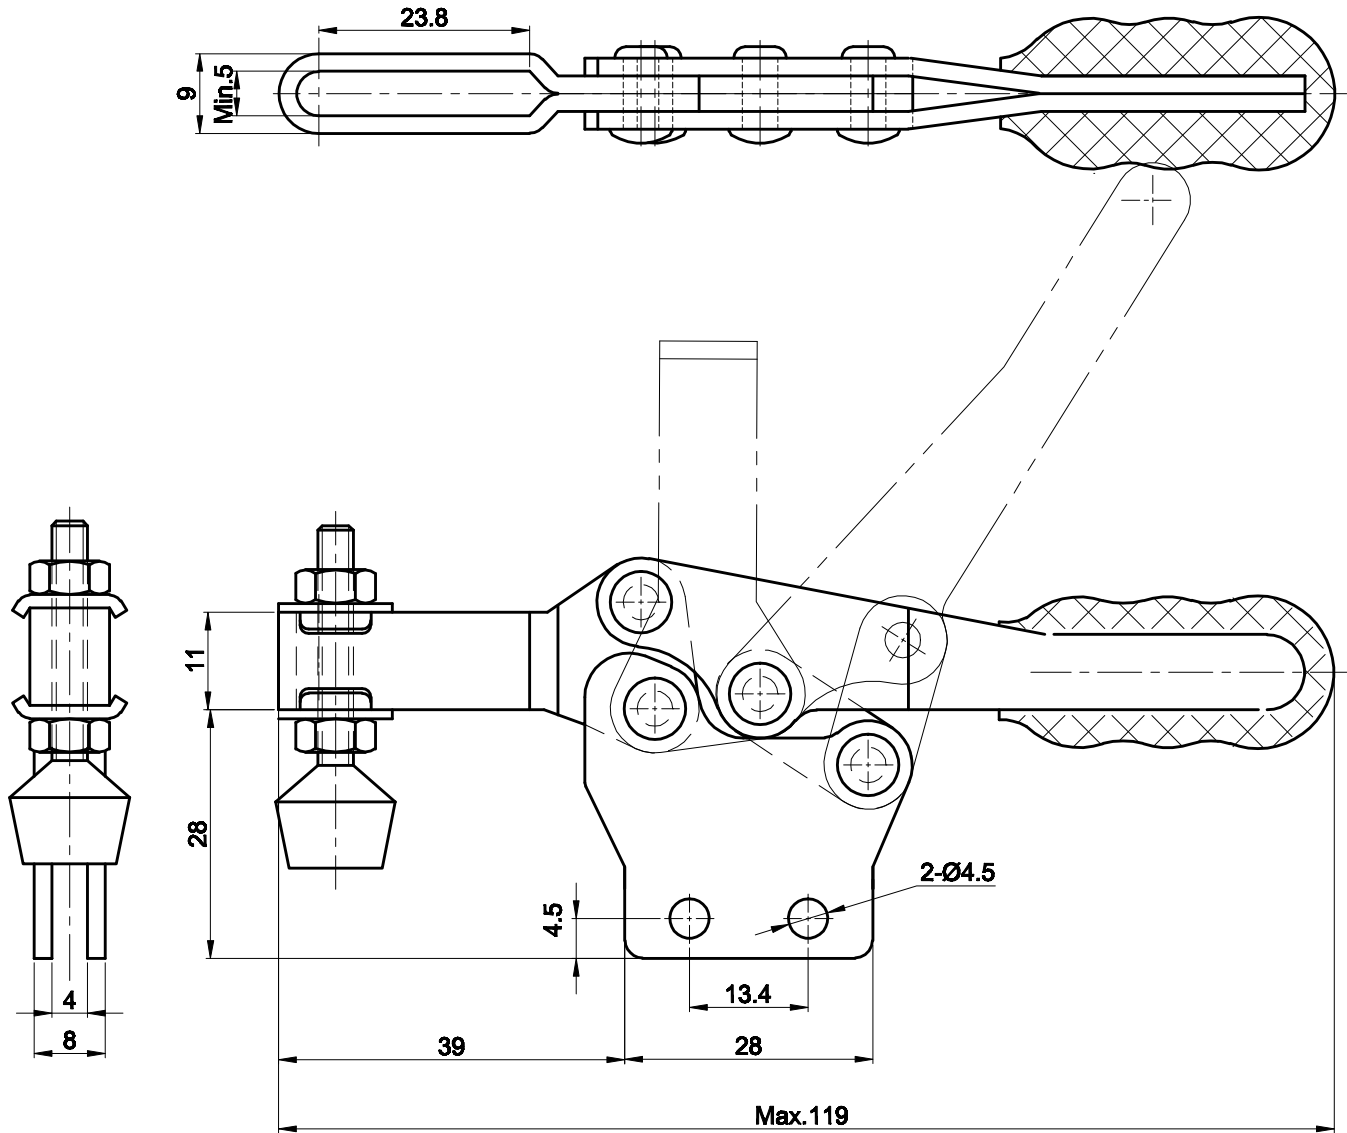

PART NUMBER: **CH-2301-B**

BAR OPENS:90°

HANDLE OPENS:58°

SPINDLE SUPPLIED:CH-FC-10138