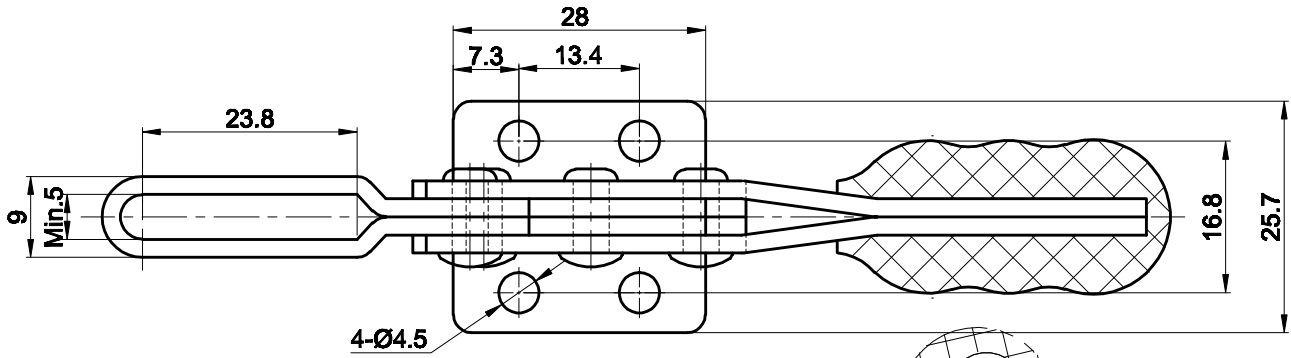

PART NUMBER: CH-2300

BAR OPENS:90°

HANDLE OPENS:58°

SPINDLE SUPPLIED:CH-FC-10138