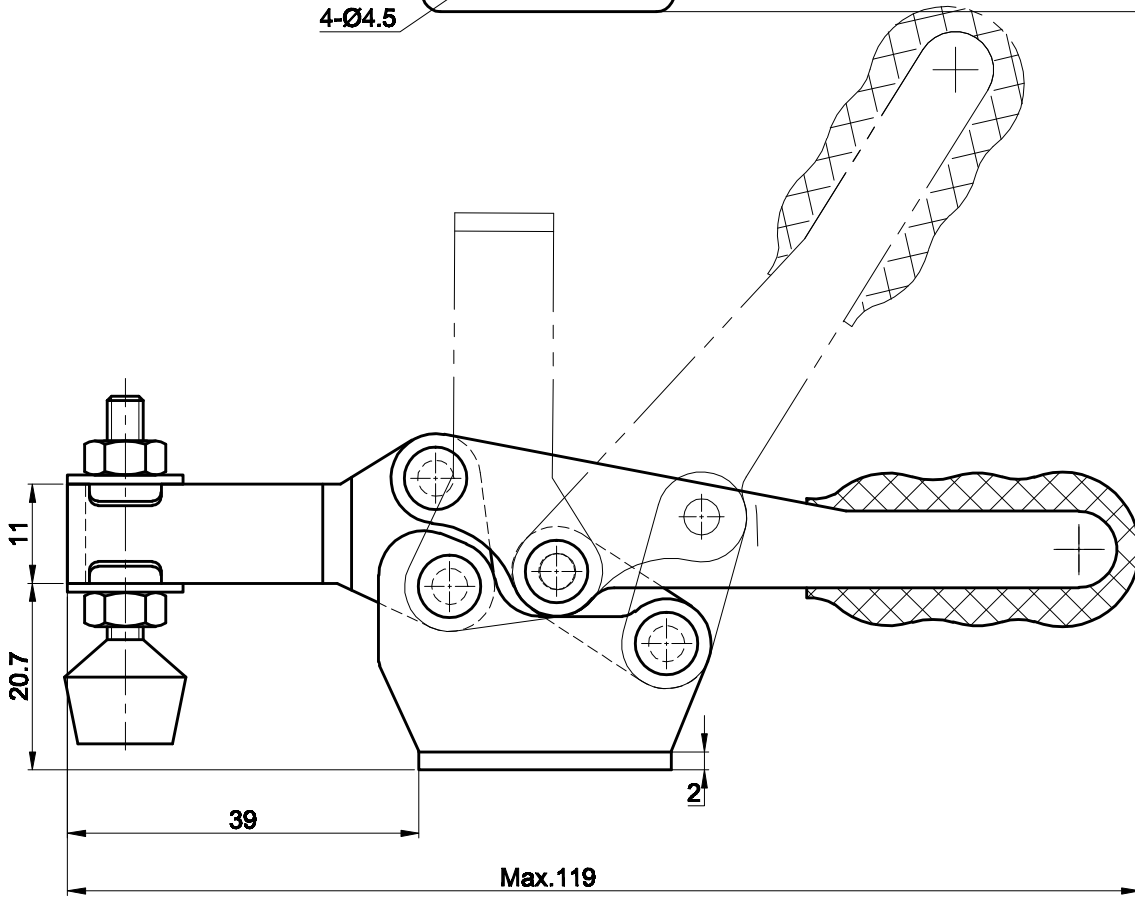

PART NUMBER: CH-2300

BAR OPENS:90°

HANDLE OPENS:58°

SPINDLE SUPPLIED:CH-FC-10138